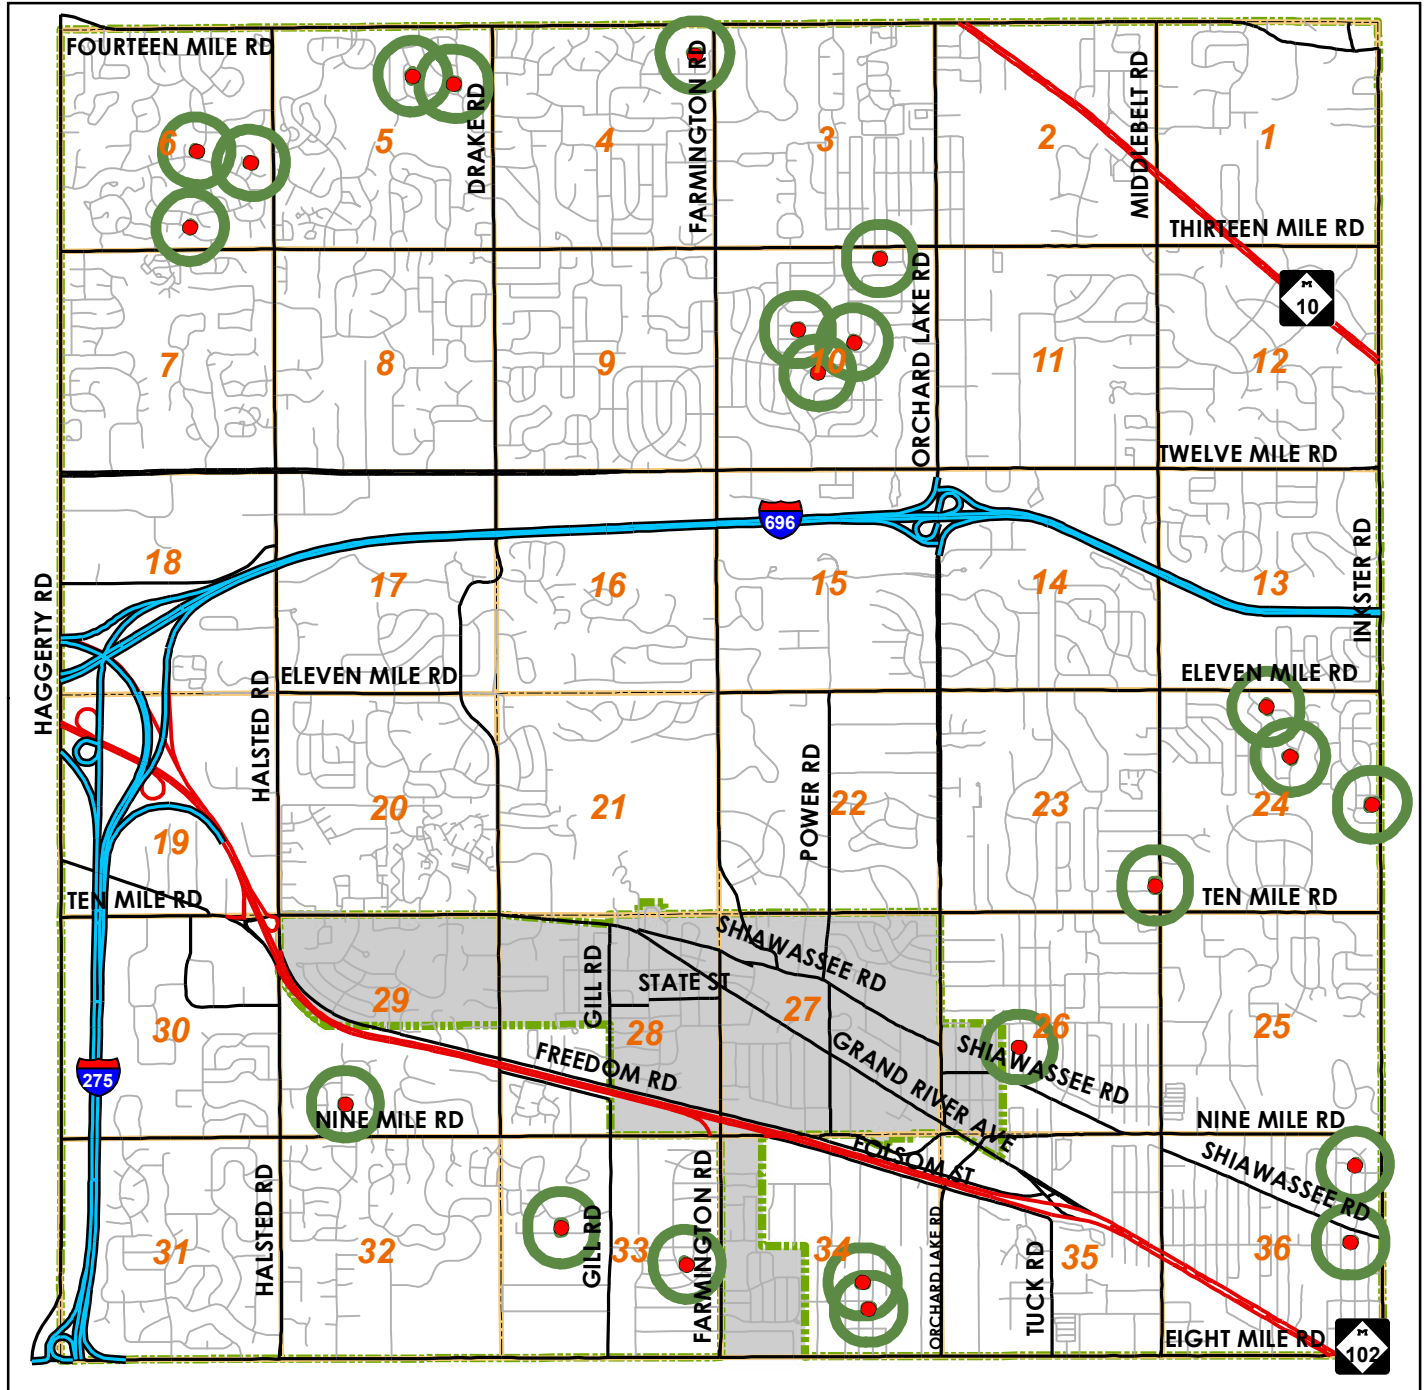

State-Licensed Day Care Homes

City of Farmington Hills, Michigan

October 2011

SOURCE: City of Farmington Hills GIS, 2011
Oakland County GIS, 2011

- State Licensed Day Care
- 750-Foot Buffer Zone
- **Base Map**
- Interstates
- State routes
- Major roads
- Minor roads
- Municipal boundaries

Chapter 34, Article III, Section 34-55(7) of the Farmington Hills City Code

e. The state licensed day care home shall not be located closer than seven hundred fifty (750') feet from another licensed day care home. The distance required above shall be measured from the respective point on each property line that is nearest to the other.