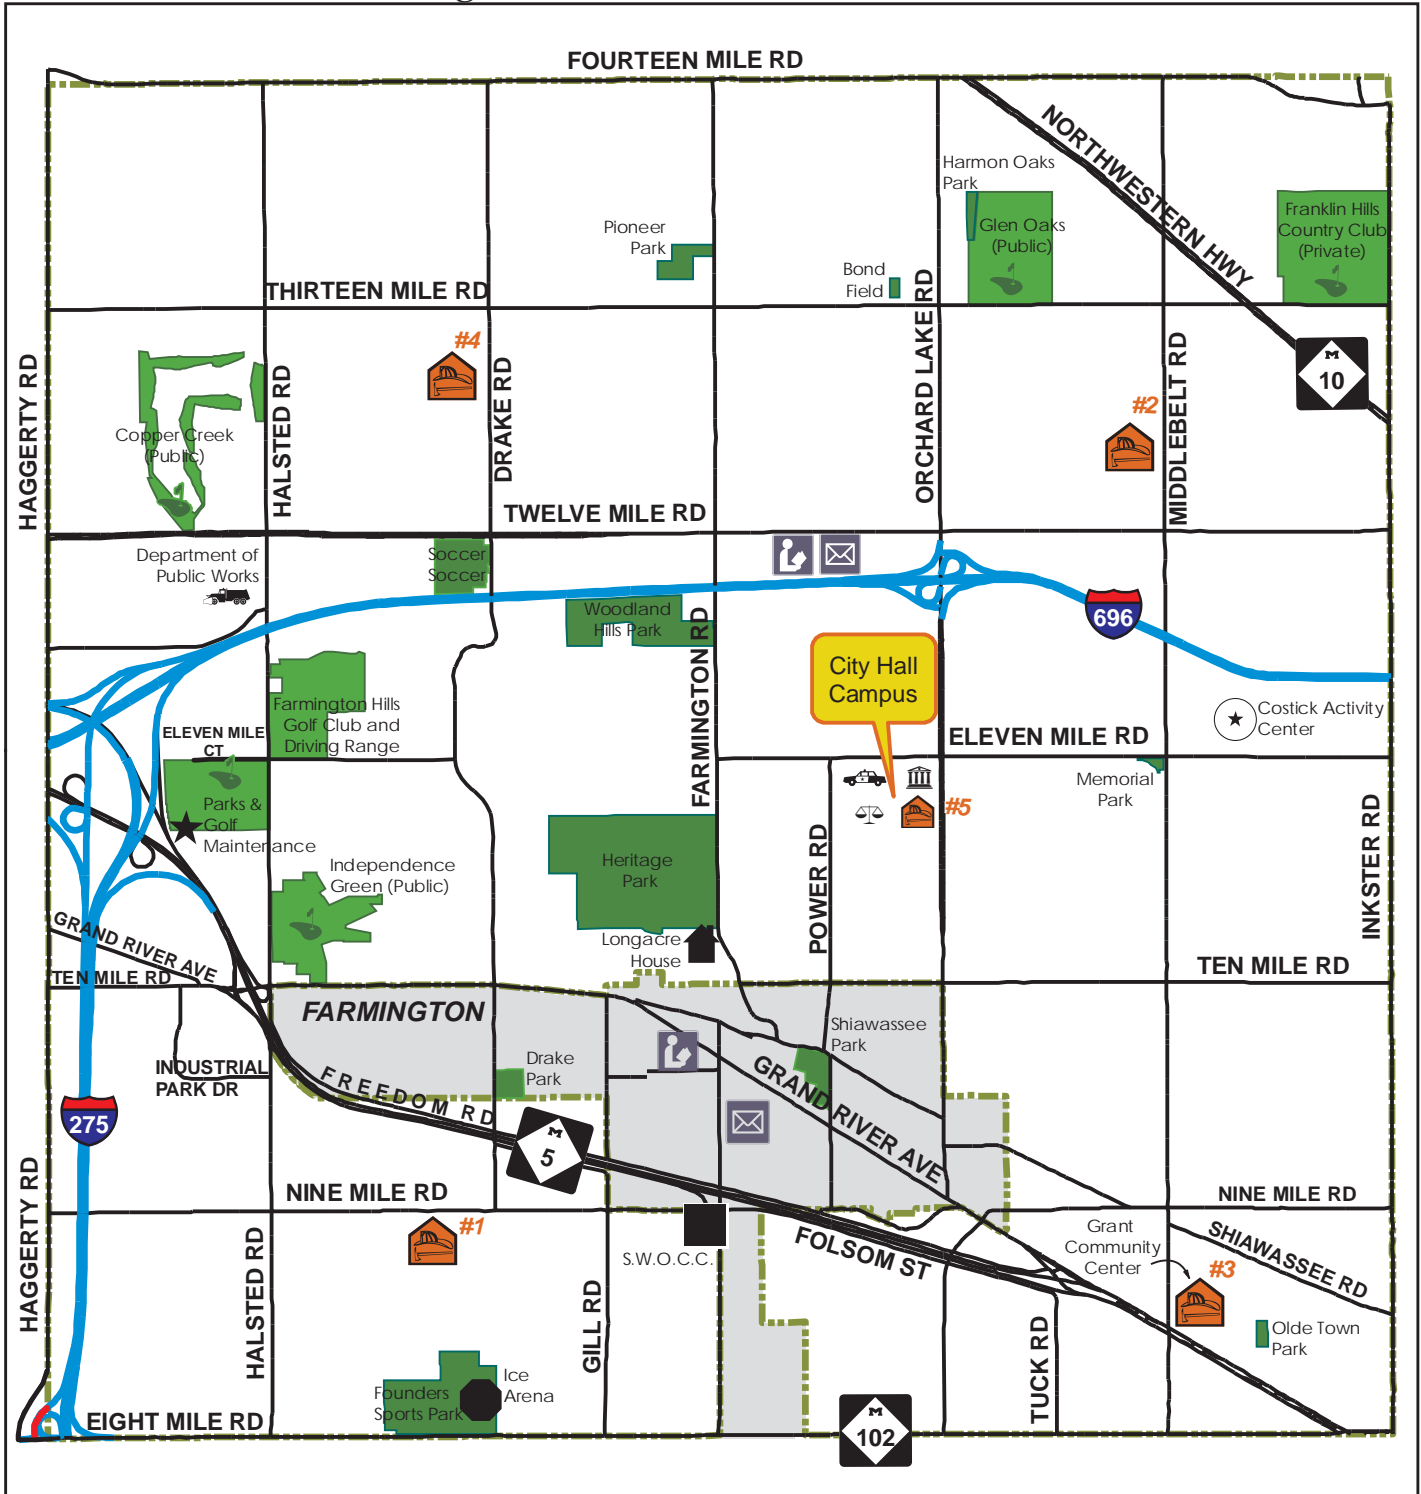

City of Farmington Hills

Click on a Map Symbol or

Legend Item for more Information

SOURCE: City of Farmington Hills GIS, 2009

	City Hall		William Costick Activity Center		S.W.O.C.C.		Golf Course
	Police Station		Department of Public Works		Library		Park
	Fire Station		Parks and Golf Maintenance		US Post Office		
	47th District Court		Ice arena				
			Longacre House				

DISCLAIMER: Although the information provided by this map is believed to be reliable, its accuracy is not warranted in any way. The City of Farmington Hills assumes no liability for any claims arising from the use of this map.