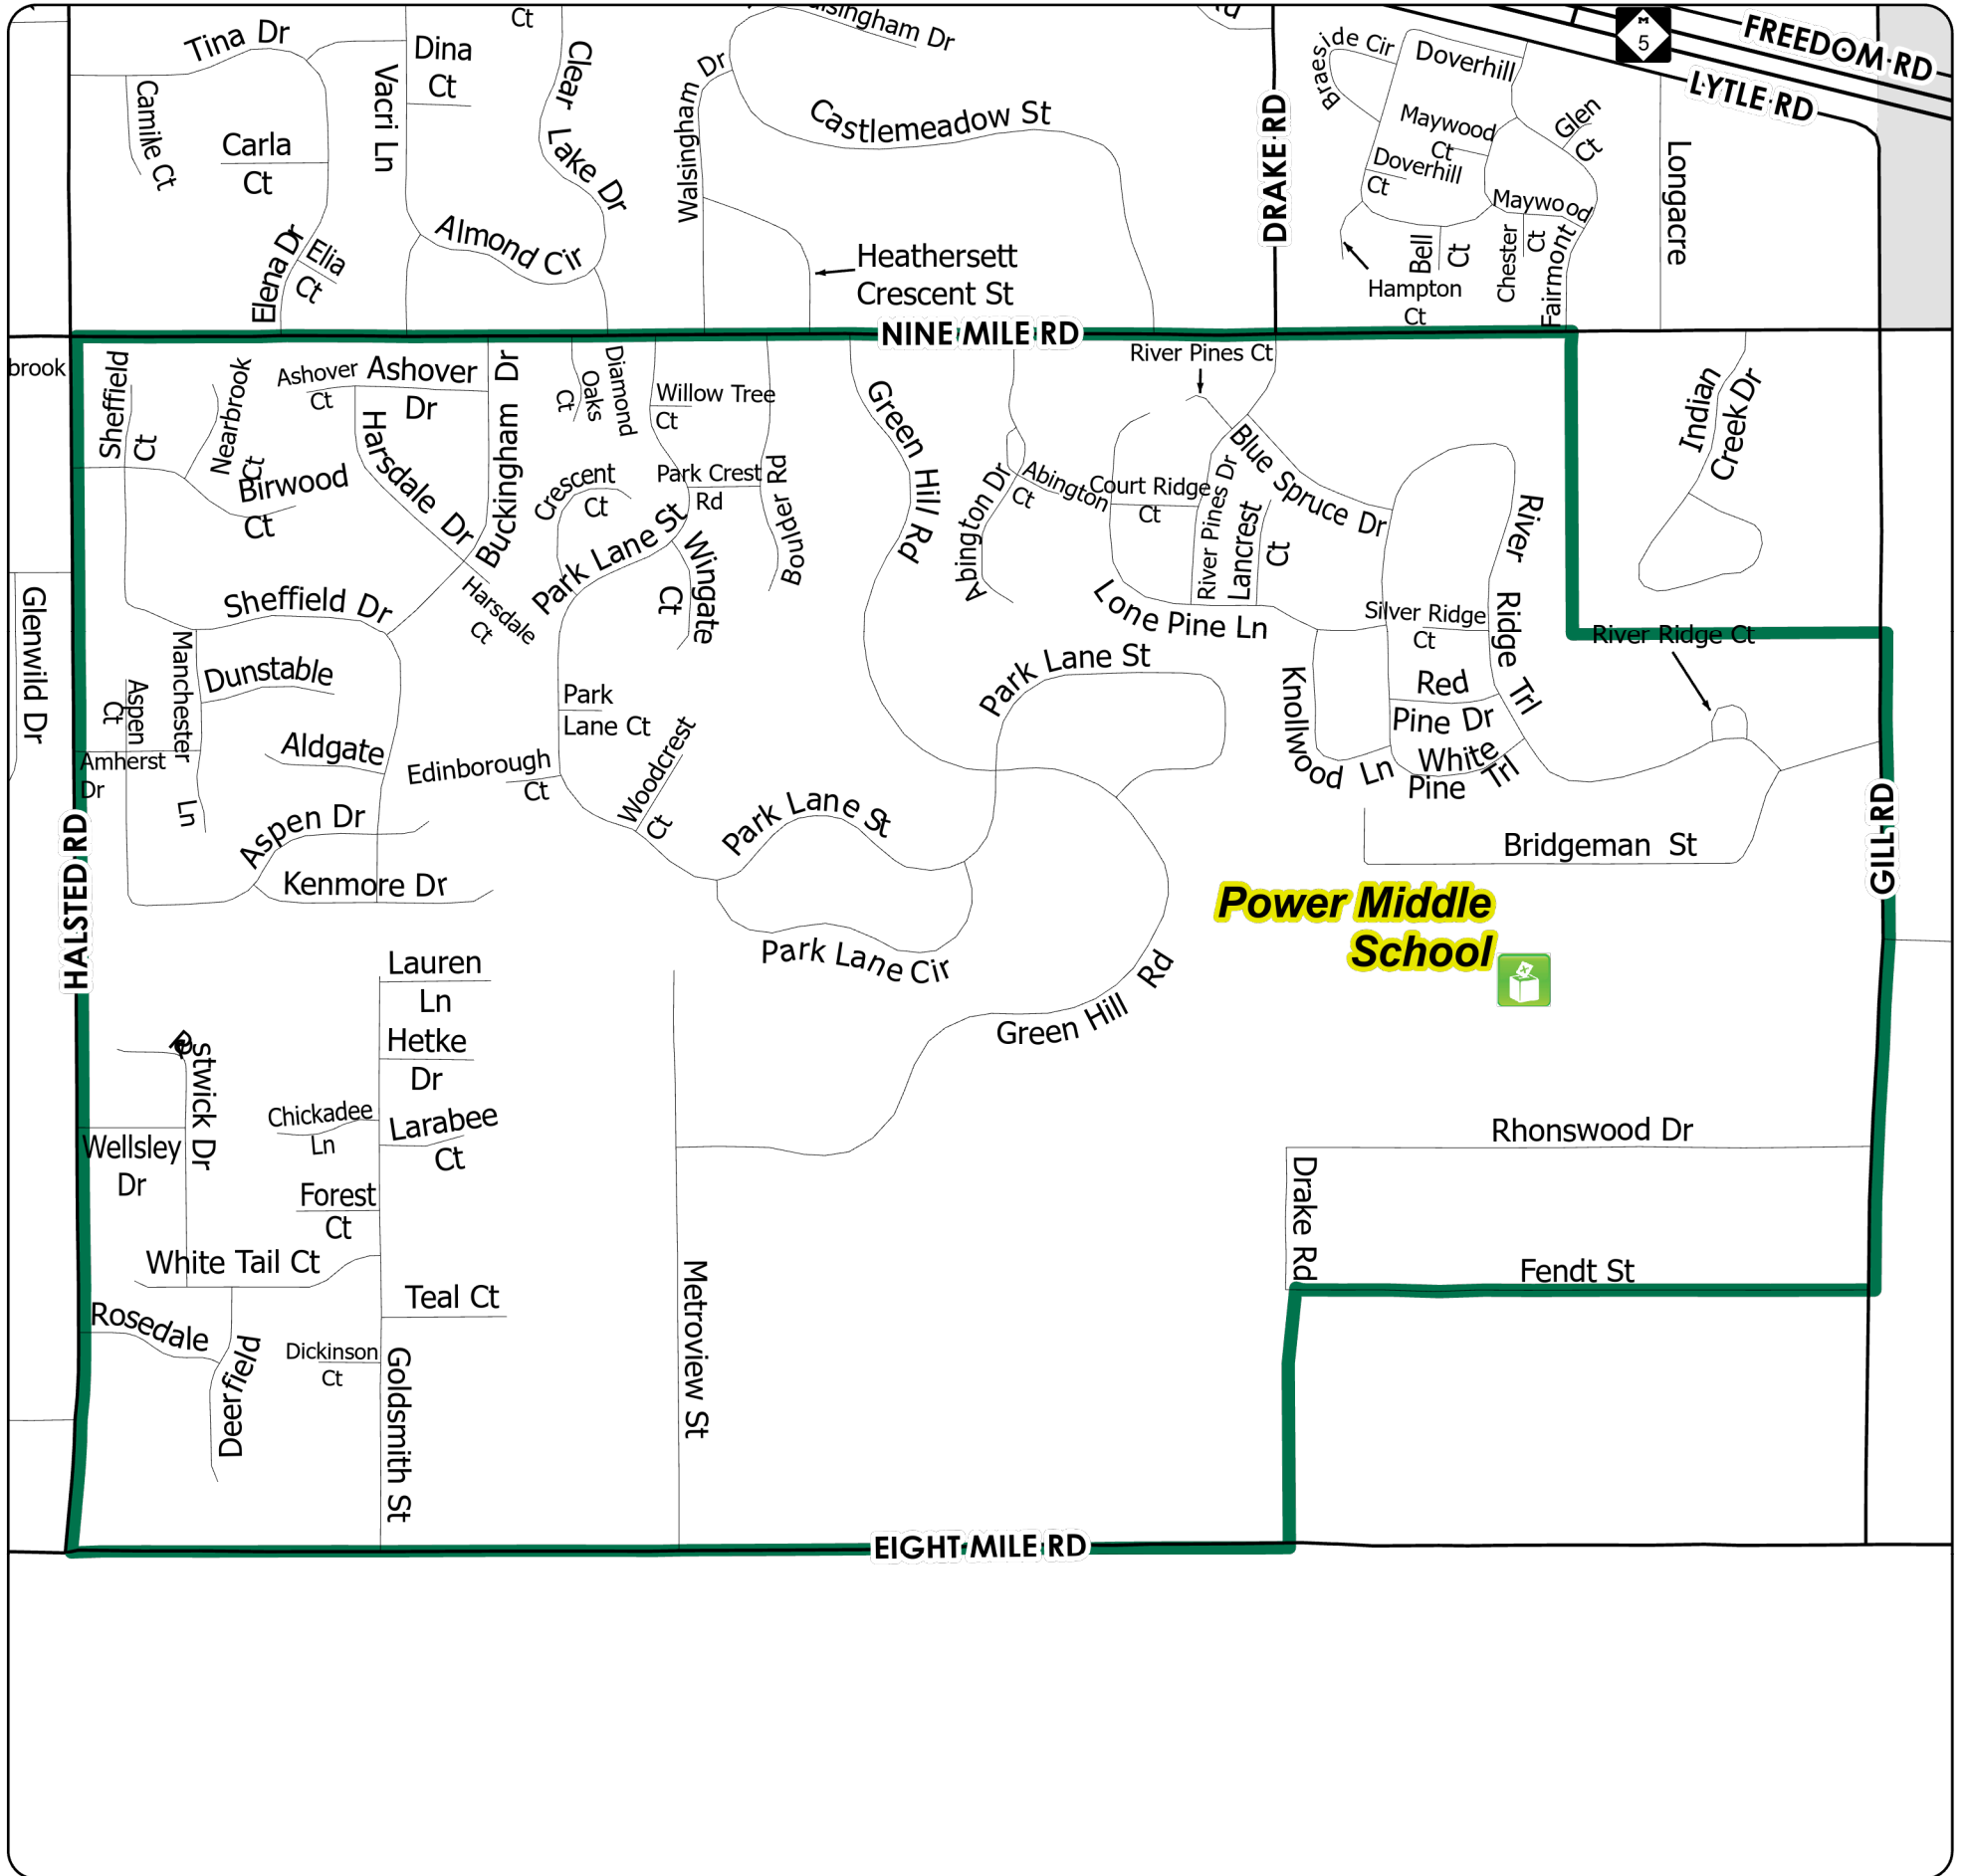

# Voting Precinct 24

## City of Farmington Hills, Michigan

### Map Legend

-  Voting Location
-  Voting Precinct Boundary

### Precinct Streets

W 9 MILE RD (Portion)	FENDT ST	PARKLANE ST
ABINGTON CT	FOREST CT	PRESTWICK
ABINGTON DR	GILL RD (Portion)	RED PINE DR
ALDGATE CT	GOLDSMITH ST	RHONSWOOD ST
ASHOVER DR	GRAND HAVEN CT	RIVER PINES DR
ASHOVER CT	GREEN HILL RD	RIVER PINES CT
ASPEN CT	HALSTED RD (Portion)	RIVER RIDGE TRL
ASPEN DR	HARSDALE CT	RIVER RIDGE CT
BIRWOOD CT	HARSDALE DR	ROSEDALE
BLUE SPRUCE DR	HETKE DR	SHEFFIELD DR
BOULDER DR	KENMORE DR	SHEFFIELD CT
BRIDGEMAN ST	KNOLLWOOD LN	SILVER RIDGE CT
BUCKINGHAM DR	LANCREST CT	TEAL CT
CHICKADEE CT	LARABEE CT	WELLSLEY DR
COURT RIDGE CT	LAUREN LN	WHITE PINE TRL
CRESCENT CT	LONE PINE LN	WHITE TAIL CT
DEERFIELD	MANCHESTER CT	WILLOW TREE CT
DIAMOND CT	MANCHESTER LN	WINGATE CT
DICKINSON CT	METROVIEW RD	WOODCREST CT
DRAKE RD	NEARBROOK CT	
DUNSTABLE CT	PARKLANE CT	
EDINBOROUGH CT	PARKLANE CIR	