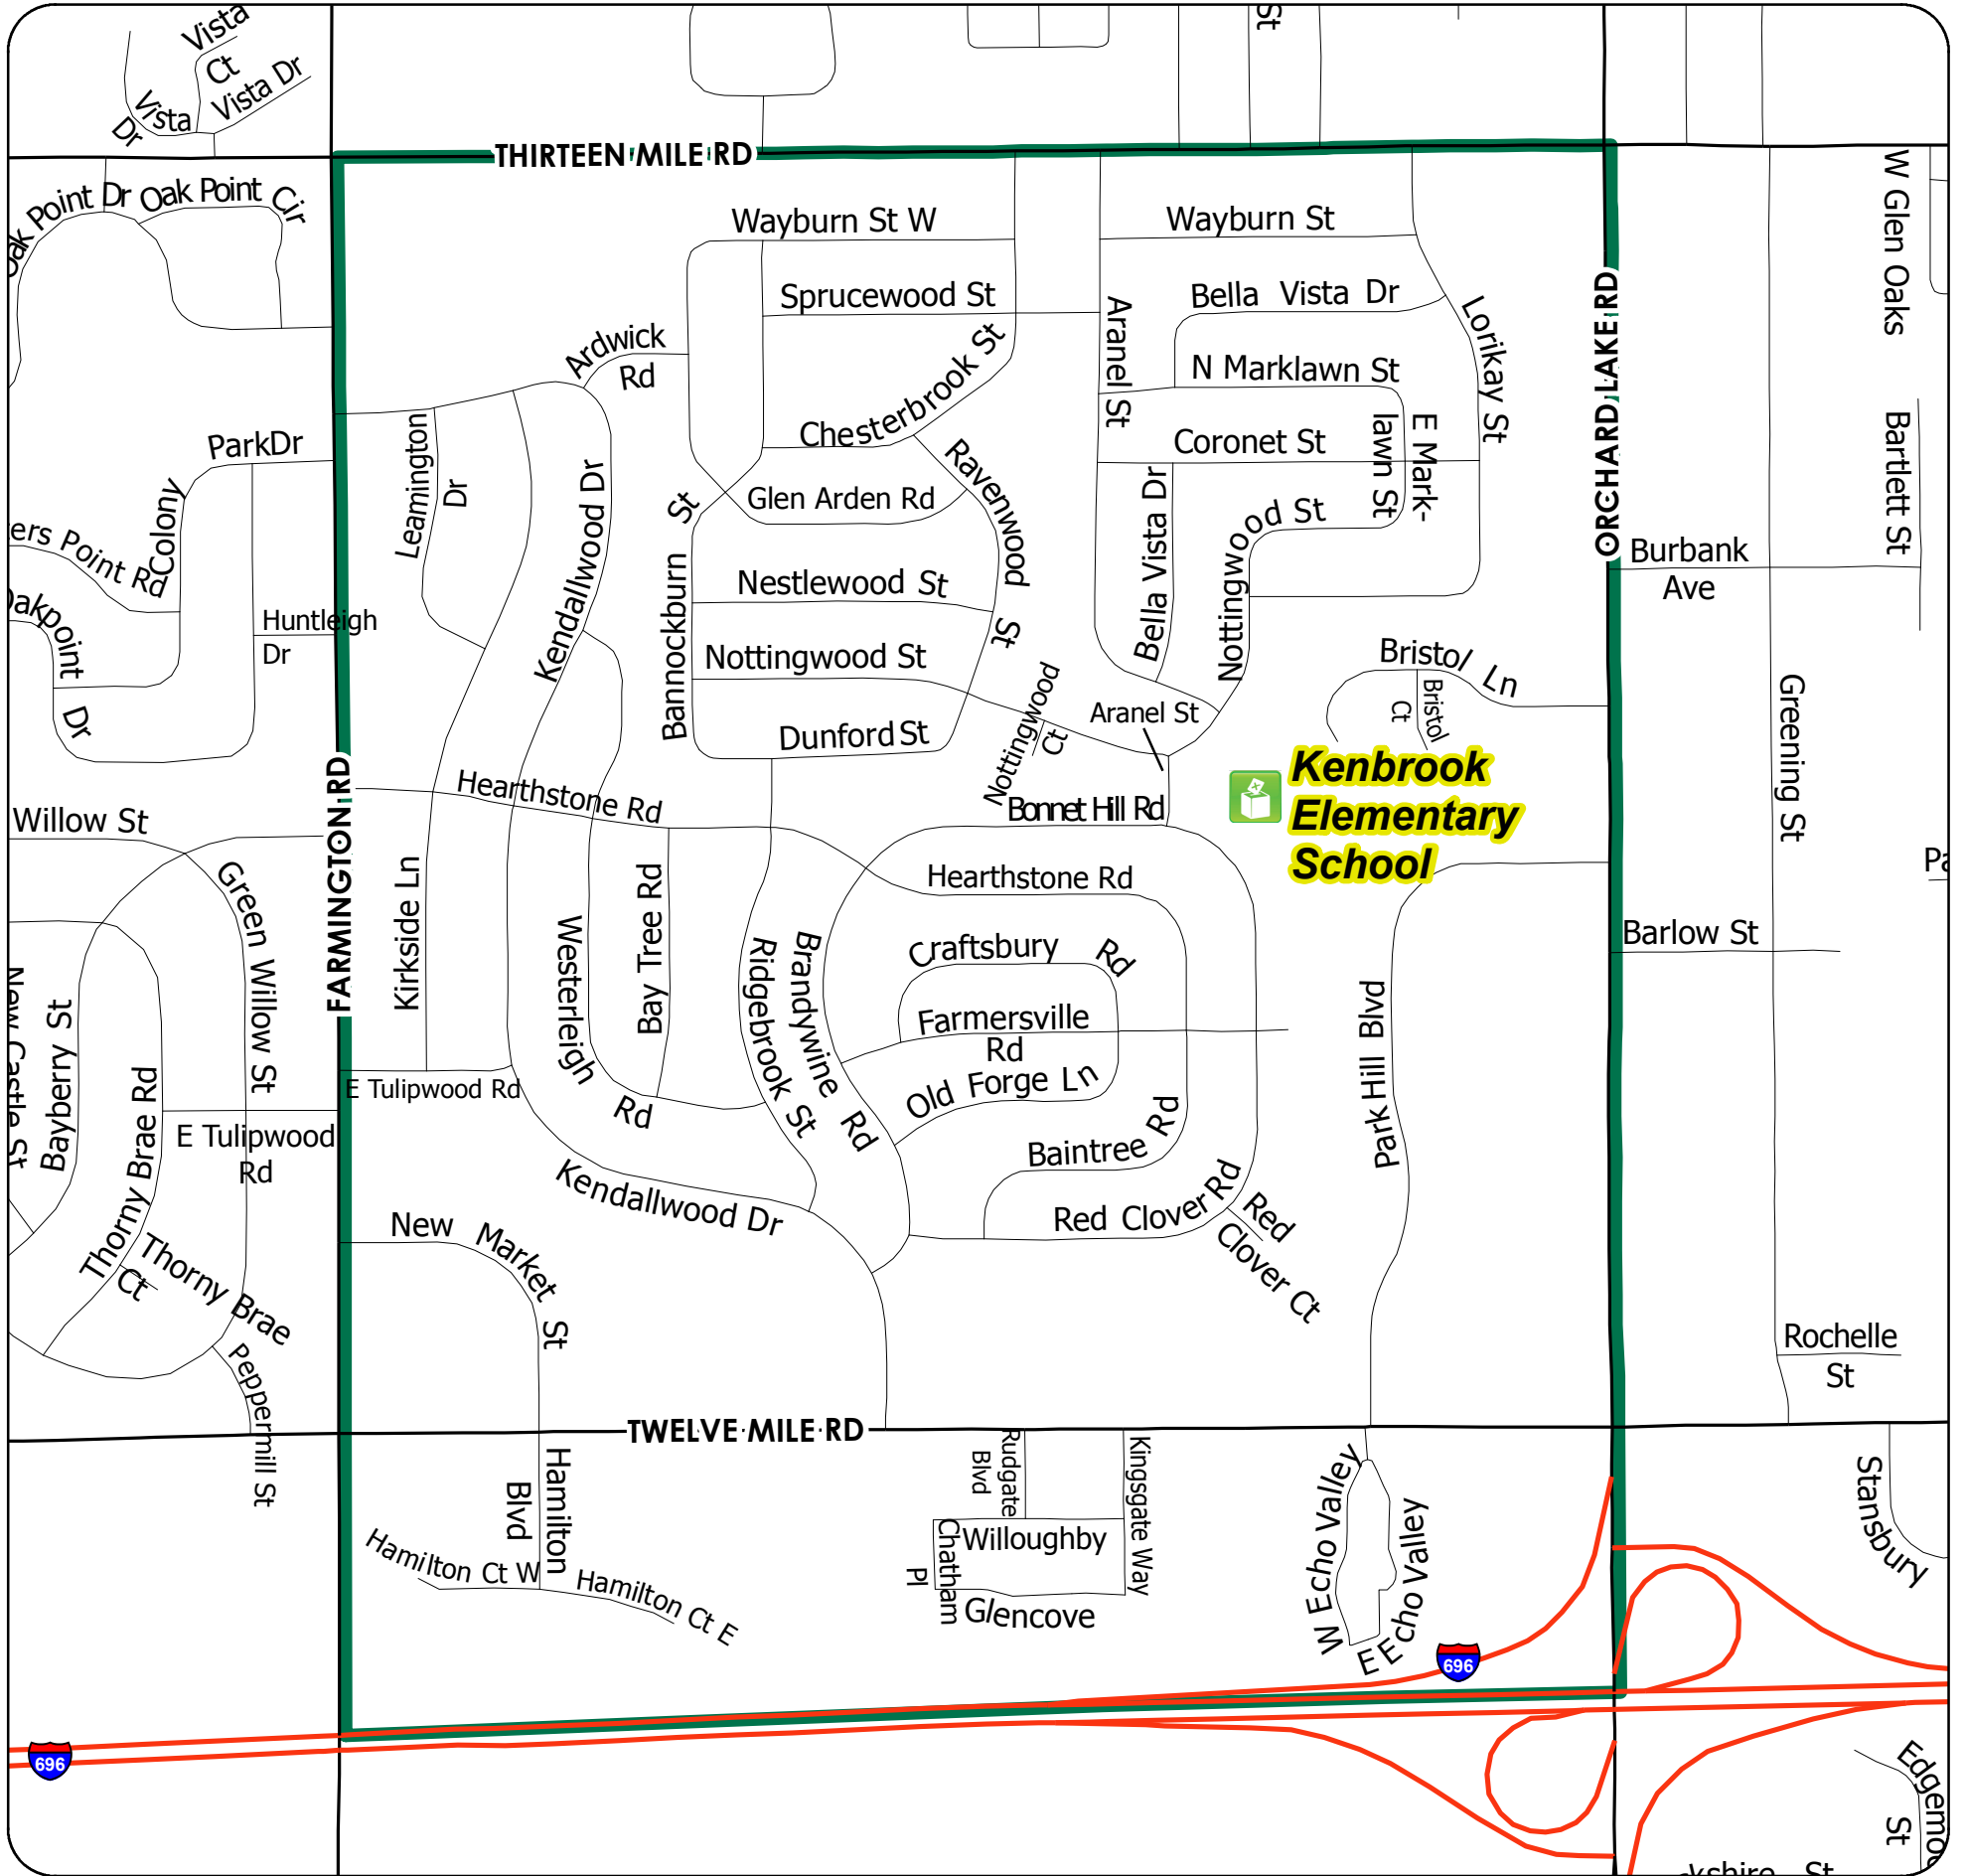

# Voting Precinct 10

## City of Farmington Hills, Michigan

### PRECINCT STREETS

- |                         |                           |
|-------------------------|---------------------------|
| W 12 MILE RD (Portion)  | KENDALLWOOD DR            |
| W 13 MILE RD (Portion)  | KINGSGATE WAY             |
| ARANEL ST               | KIRKSIDE LN               |
| ARDWICK RD              | LEAMINGTON DR             |
| BAINTREE RD             | LORIKAY ST                |
| BANNOCKBURN ST          | N MARKLAWN ST             |
| BAY TREE RD             | E MARKLAWN ST             |
| BELLA VISTA DR          | NESTLEWOOD ST             |
| BONNET HILL RD          | NEW MARKET RD             |
| BRANDYWINE RD           | NOTTINGWOOD CT            |
| BRISTOL CT              | NOTTINGWOOD ST            |
| BRISTOL LN              | OLD FORGE LN              |
| CHATHAM PL              | ORCHARD LAKE RD (Portion) |
| CHESTERBROOK ST         | PARKHILL ST               |
| CORONET DR              | RAVENWOOD ST              |
| CRAFTSBURY RD           | RED CLOVER CT             |
| DUNFORD ST              | RED CLOVER RD             |
| E ECHO VLY              | RIDGEBROOK RD             |
| W ECHO VLY              | RUDGATE BLVD              |
| FARMERSVILLE RD         | SPRUCEWOOD ST             |
| FARMINGTON RD (Portion) | TULIPWOOD RD              |
| GLEN CV                 | W WAYBURN ST              |
| GLENARDEN ST            | WAYBURN ST                |
| HAMILTON CT             | WESTERLEIGH RD            |
| HEARTHSTONE RD          | WILLOUGHBY RD             |

### PRECINCT MAP