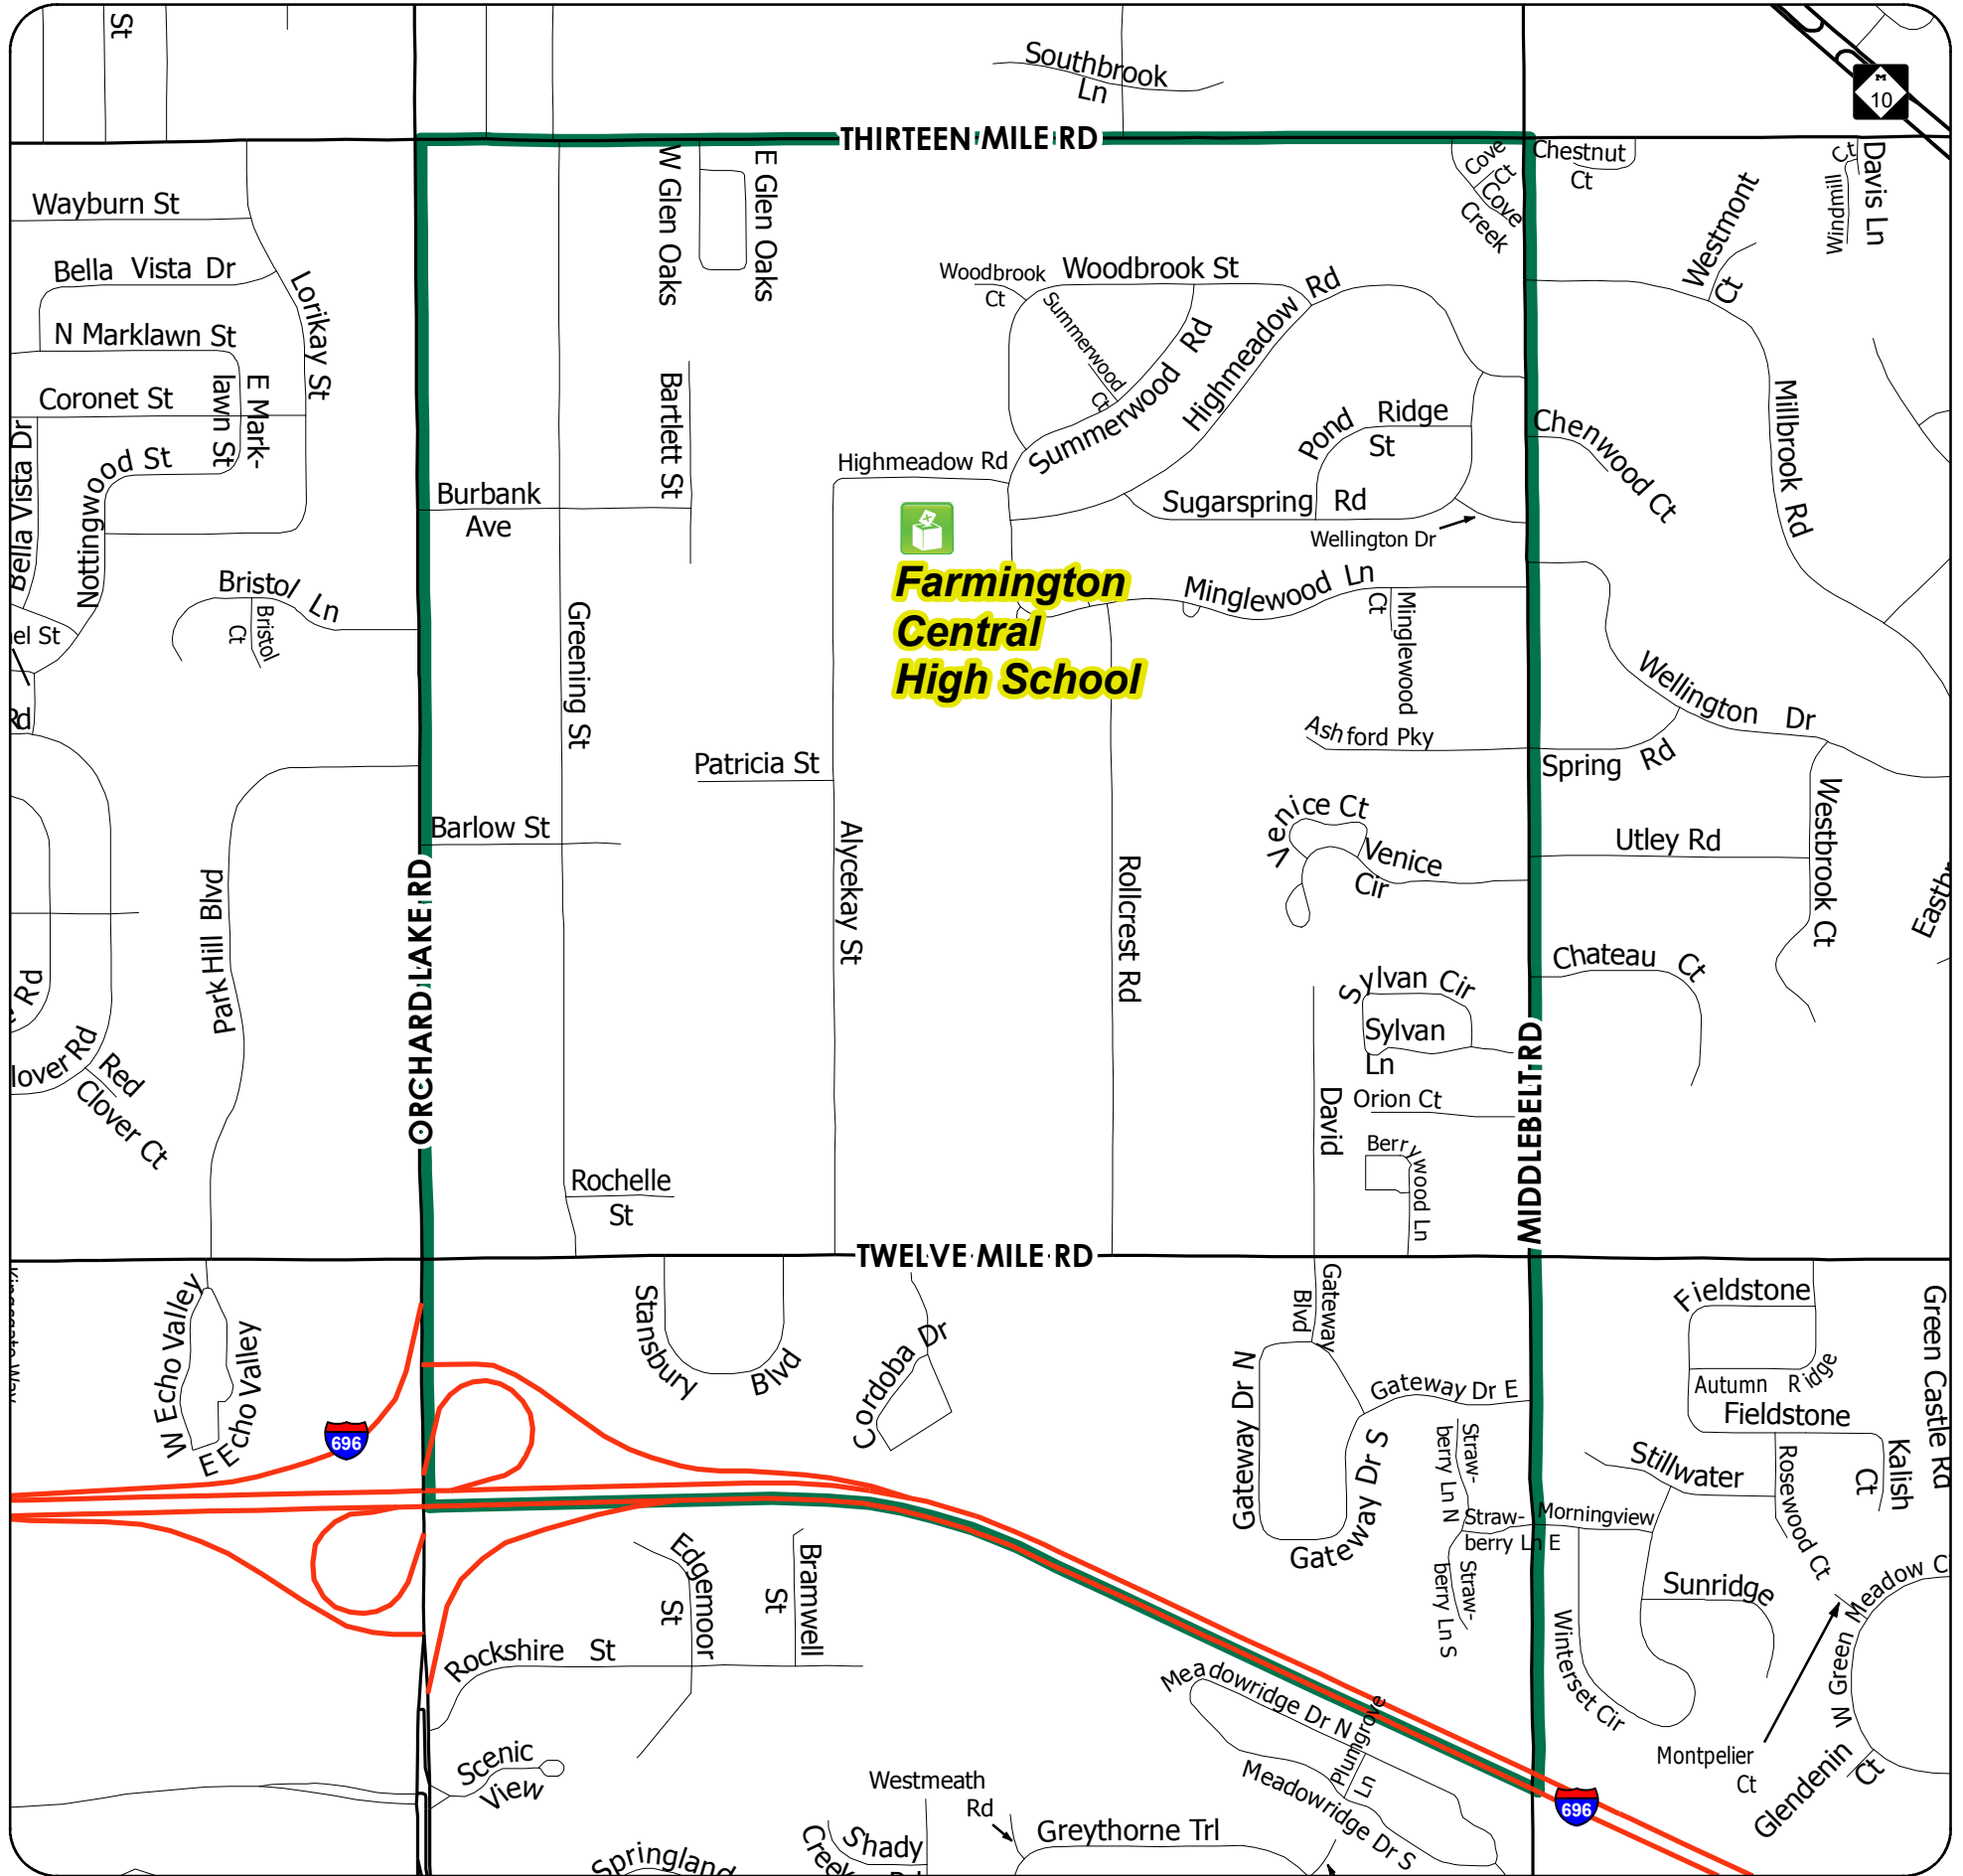

Voting Precinct 11

City of Farmington Hills, Michigan

PRECINCT STREETS

- | | |
|---------------------------|-----------------|
| W 12 MILE RD (Portion) | PATRICIA ST |
| W 13 MILE RD (Portion) | POND RIDGE RD |
| ALYCEKAY ST | ROCHELLE ST |
| ASHFORD PKWY | ROLLCREST RD |
| BARLOW ST | STANSBURY ST |
| BARTLETT ST | STRAWBERRY LN |
| BERRYWOOD LN | SUGAR SPRING RD |
| BURBANK ST | SUMMERWOOD RD |
| CORDOBA | SUMMERWOOD CT |
| COVE CREEK LN | SYLVAN LN |
| DAVID ST | VENICE CT |
| GATEWAY DR W | VENICE CIR |
| GATEWAY DR N | WELLINGTON ST |
| GATEWAY DR S | WOODBROOK CT |
| GATEWAY DR E | WOODBROOK ST |
| GATEWAY BLVD | |
| GLEN OAKS BLVD W | |
| GLEN OAKS BLVD E | |
| GREENING ST | |
| HIGHMEADOW RD | |
| MIDDLEBELT RD (Portion) | |
| MINGLEWOOD CT | |
| MINGLEWOOD LN | |
| ORCHARD LAKE RD (Portion) | |
| ORION CT | |

PRECINCT MAP

MAP LEGEND

- Voting Location
- Voting Precinct Boundary

DISCLAIMER: Although the information provided by this map is believed to be reliable, its accuracy is not warranted in any way. The City of Farmington Hills assumes no liability for any claims arising from the use of this map.