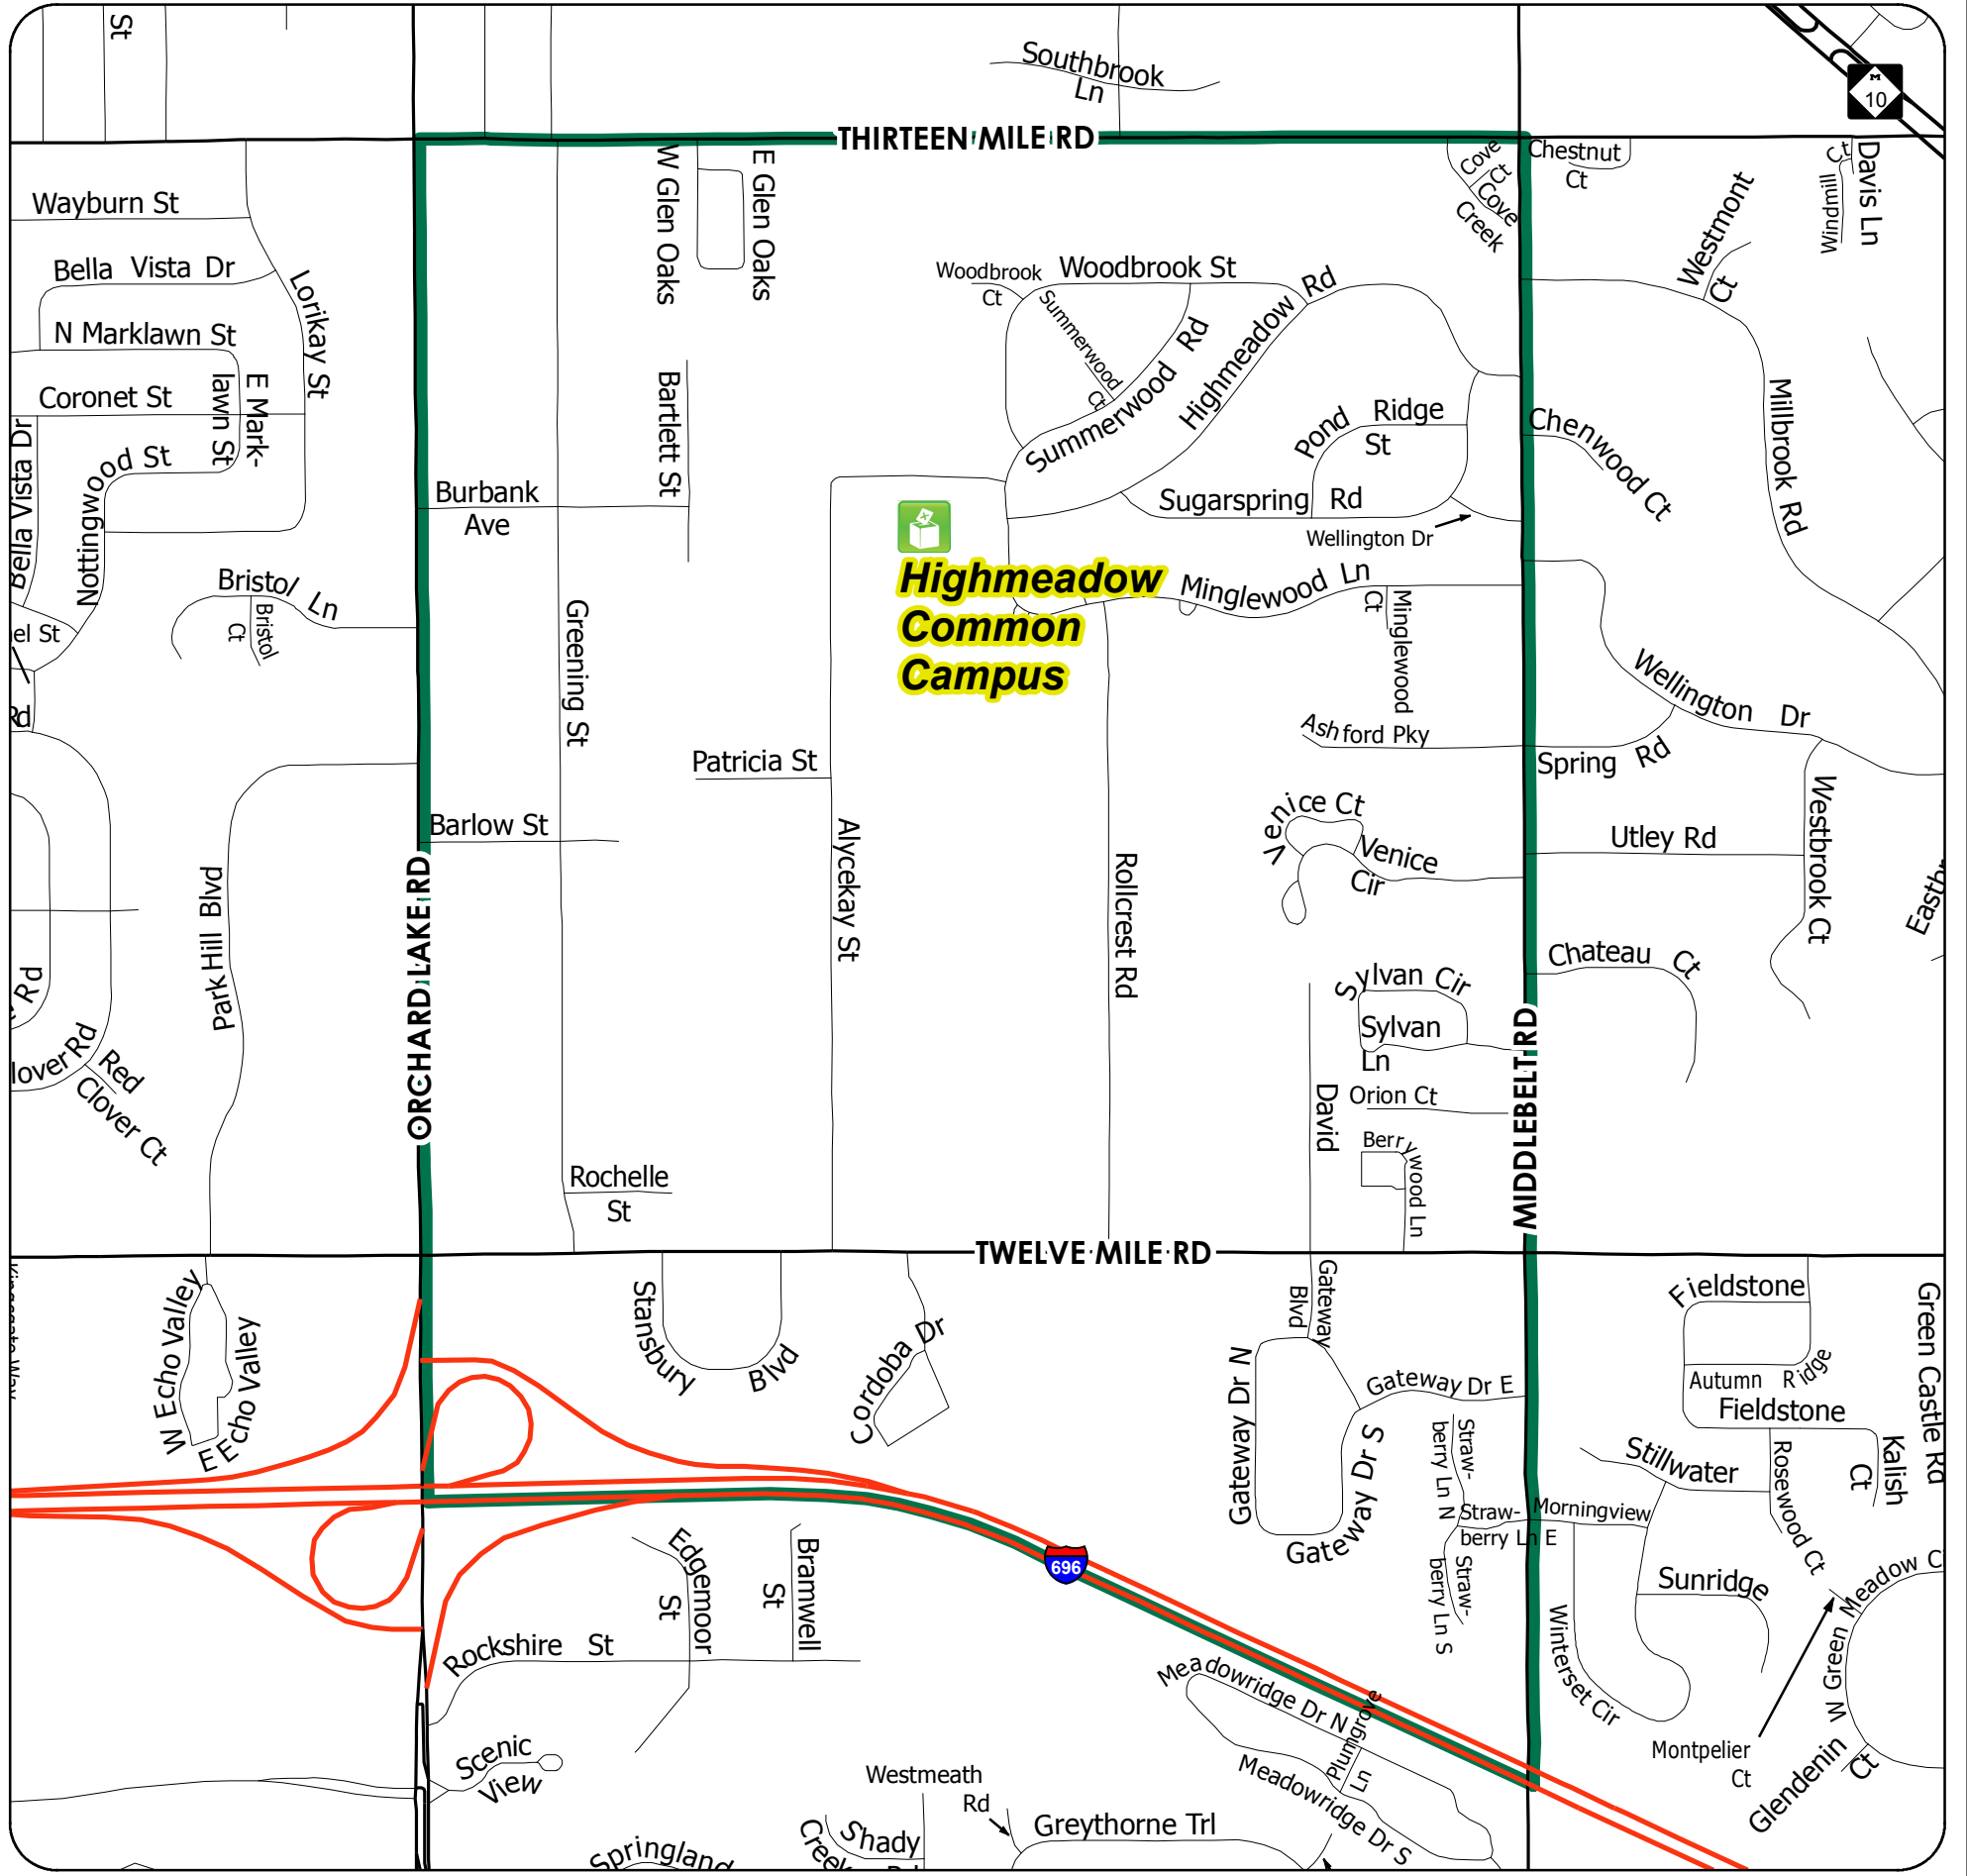

# Voting Precinct 11

## City of Farmington Hills, Michigan

### PRECINCT STREETS

- |                           |                 |
|---------------------------|-----------------|
| W 12 MILE RD (Portion)    | PATRICIA ST     |
| W 13 MILE RD (Portion)    | POND RIDGE RD   |
| ALYCEKAY ST               | ROCHELLE ST     |
| ASHFORD PKWY              | ROLLCREST RD    |
| BARLOW ST                 | STANSBURY ST    |
| BARTLETT ST               | STRAWBERRY LN   |
| BERRYWOOD LN              | SUGAR SPRING RD |
| BURBANK ST                | SUMMERWOOD RD   |
| CORDOBA                   | SUMMERWOOD CT   |
| COVE CREEK LN             | SYLVAN LN       |
| DAVID ST                  | VENICE CT       |
| GATEWAY DR W              | VENICE CIR      |
| GATEWAY DR N              | WELLINGTON ST   |
| GATEWAY DR S              | WOODBROOK CT    |
| GATEWAY DR E              | WOODBROOK ST    |
| GATEWAY BLVD              |                 |
| GLEN OAKS BLVD W          |                 |
| GLEN OAKS BLVD E          |                 |
| GREENING ST               |                 |
| HIGHMEADOW RD             |                 |
| MIDDLEBELT RD (Portion)   |                 |
| MINGLEWOOD CT             |                 |
| MINGLEWOOD LN             |                 |
| ORCHARD LAKE RD (Portion) |                 |
| ORION CT                  |                 |

### PRECINCT MAP