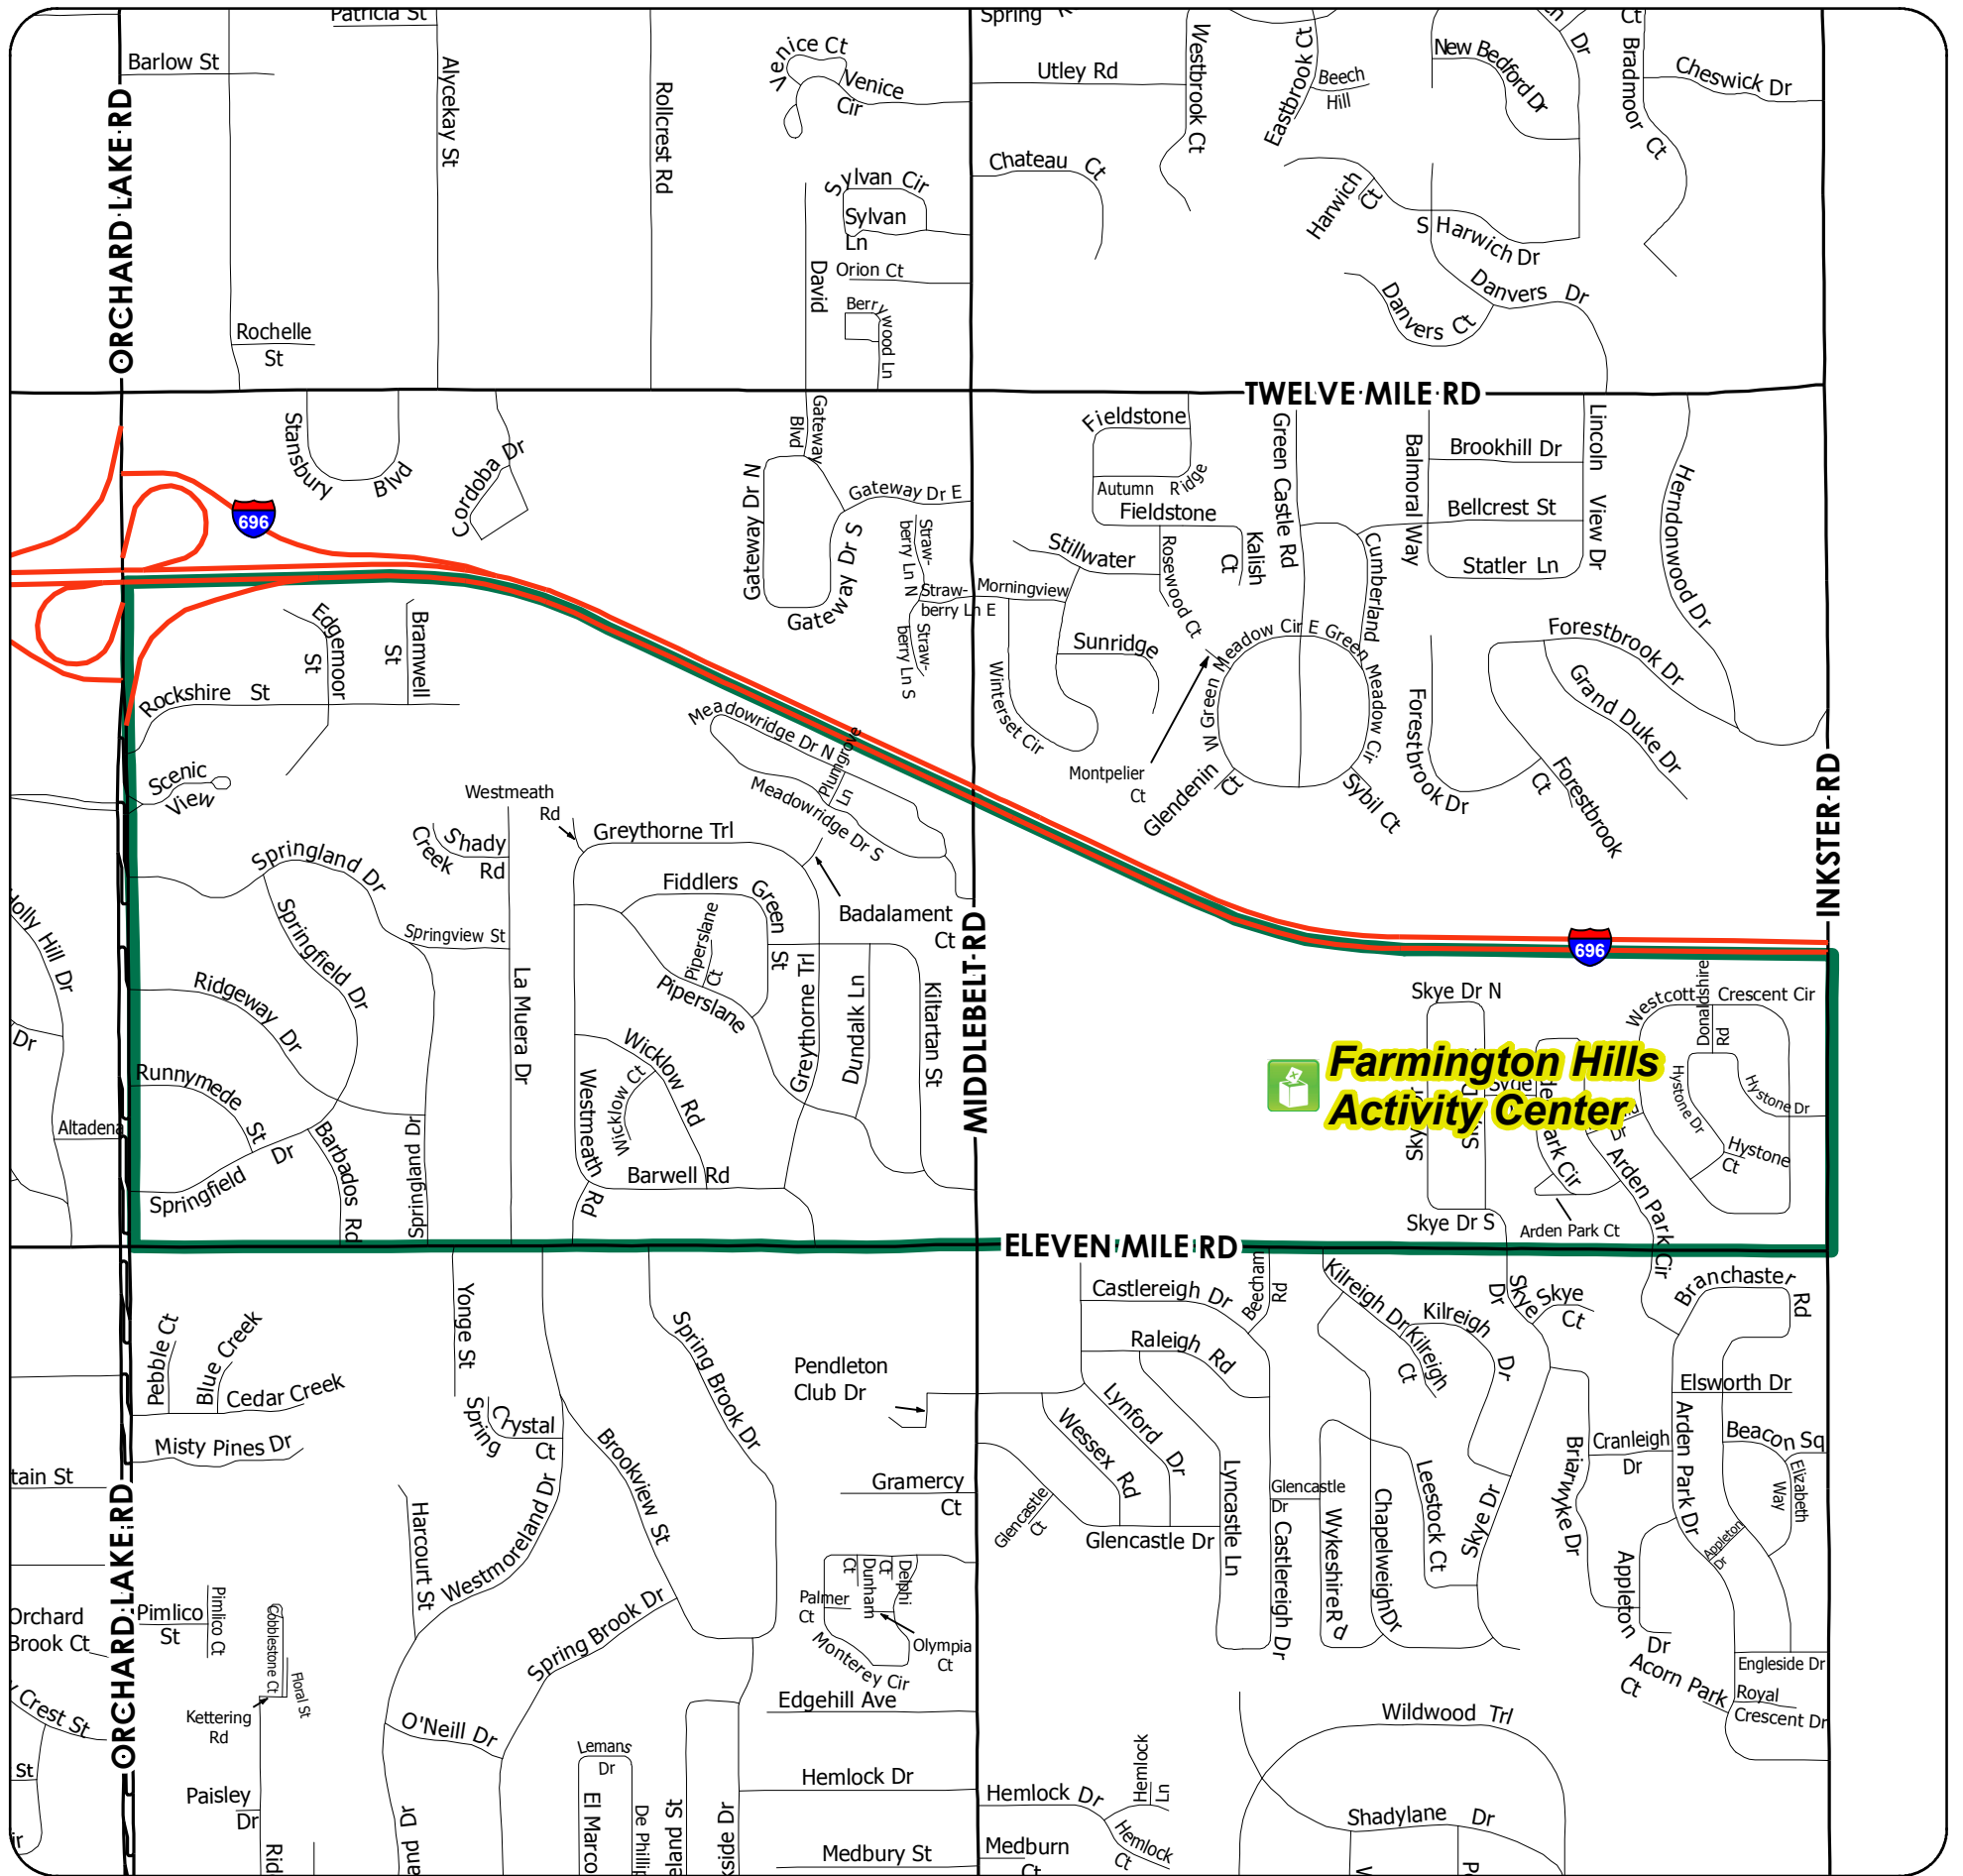

# Voting Precinct 13

## City of Farmington Hills, Michigan

### PRECINCT STREETS

- |                           |                       |
|---------------------------|-----------------------|
| W 11 MILE RD (Portion)    | RUNNYMEDE ST          |
| ARDEN PARK CIR            | SCENIC VIEW CIR       |
| ARDEN PARK CT             | SHADY CRK             |
| BADALAMENT CT             | W SKYE DR             |
| BARBADOS RD               | N SKYE DR             |
| BARWELL RD                | E SKYE DR             |
| BRAWELL ST                | S SKYE DR             |
| DUNDALK ST                | SPRINGFIELD DR        |
| EDGEMOOR ST               | SPRINGLAND ST         |
| FEILDSTONE                | SPRINGVIEW ST         |
| FIDDLERS GRN              | WESTCOTT CRESCENT CIR |
| GREYTHORNE TRL            | WESTMEATH ST          |
| HYSTONE DR                | WICKLOW CT            |
| HYSTONE CT                | WICKLOW RD            |
| INKSTER RD                |                       |
| KILTARTAN ST              |                       |
| LA MUERA ST               |                       |
| MEADOW RDG N              |                       |
| MEADOW RDG S              |                       |
| MIDDLEBELT RD (Portion)   |                       |
| ORCHARD LAKE RD (Portion) |                       |
| PIPERS LN                 |                       |
| PLUMGROVE LN              |                       |
| RIDGEWAY DR               |                       |
| ROCKSHIRE AVE             |                       |

### PRECINCT MAP