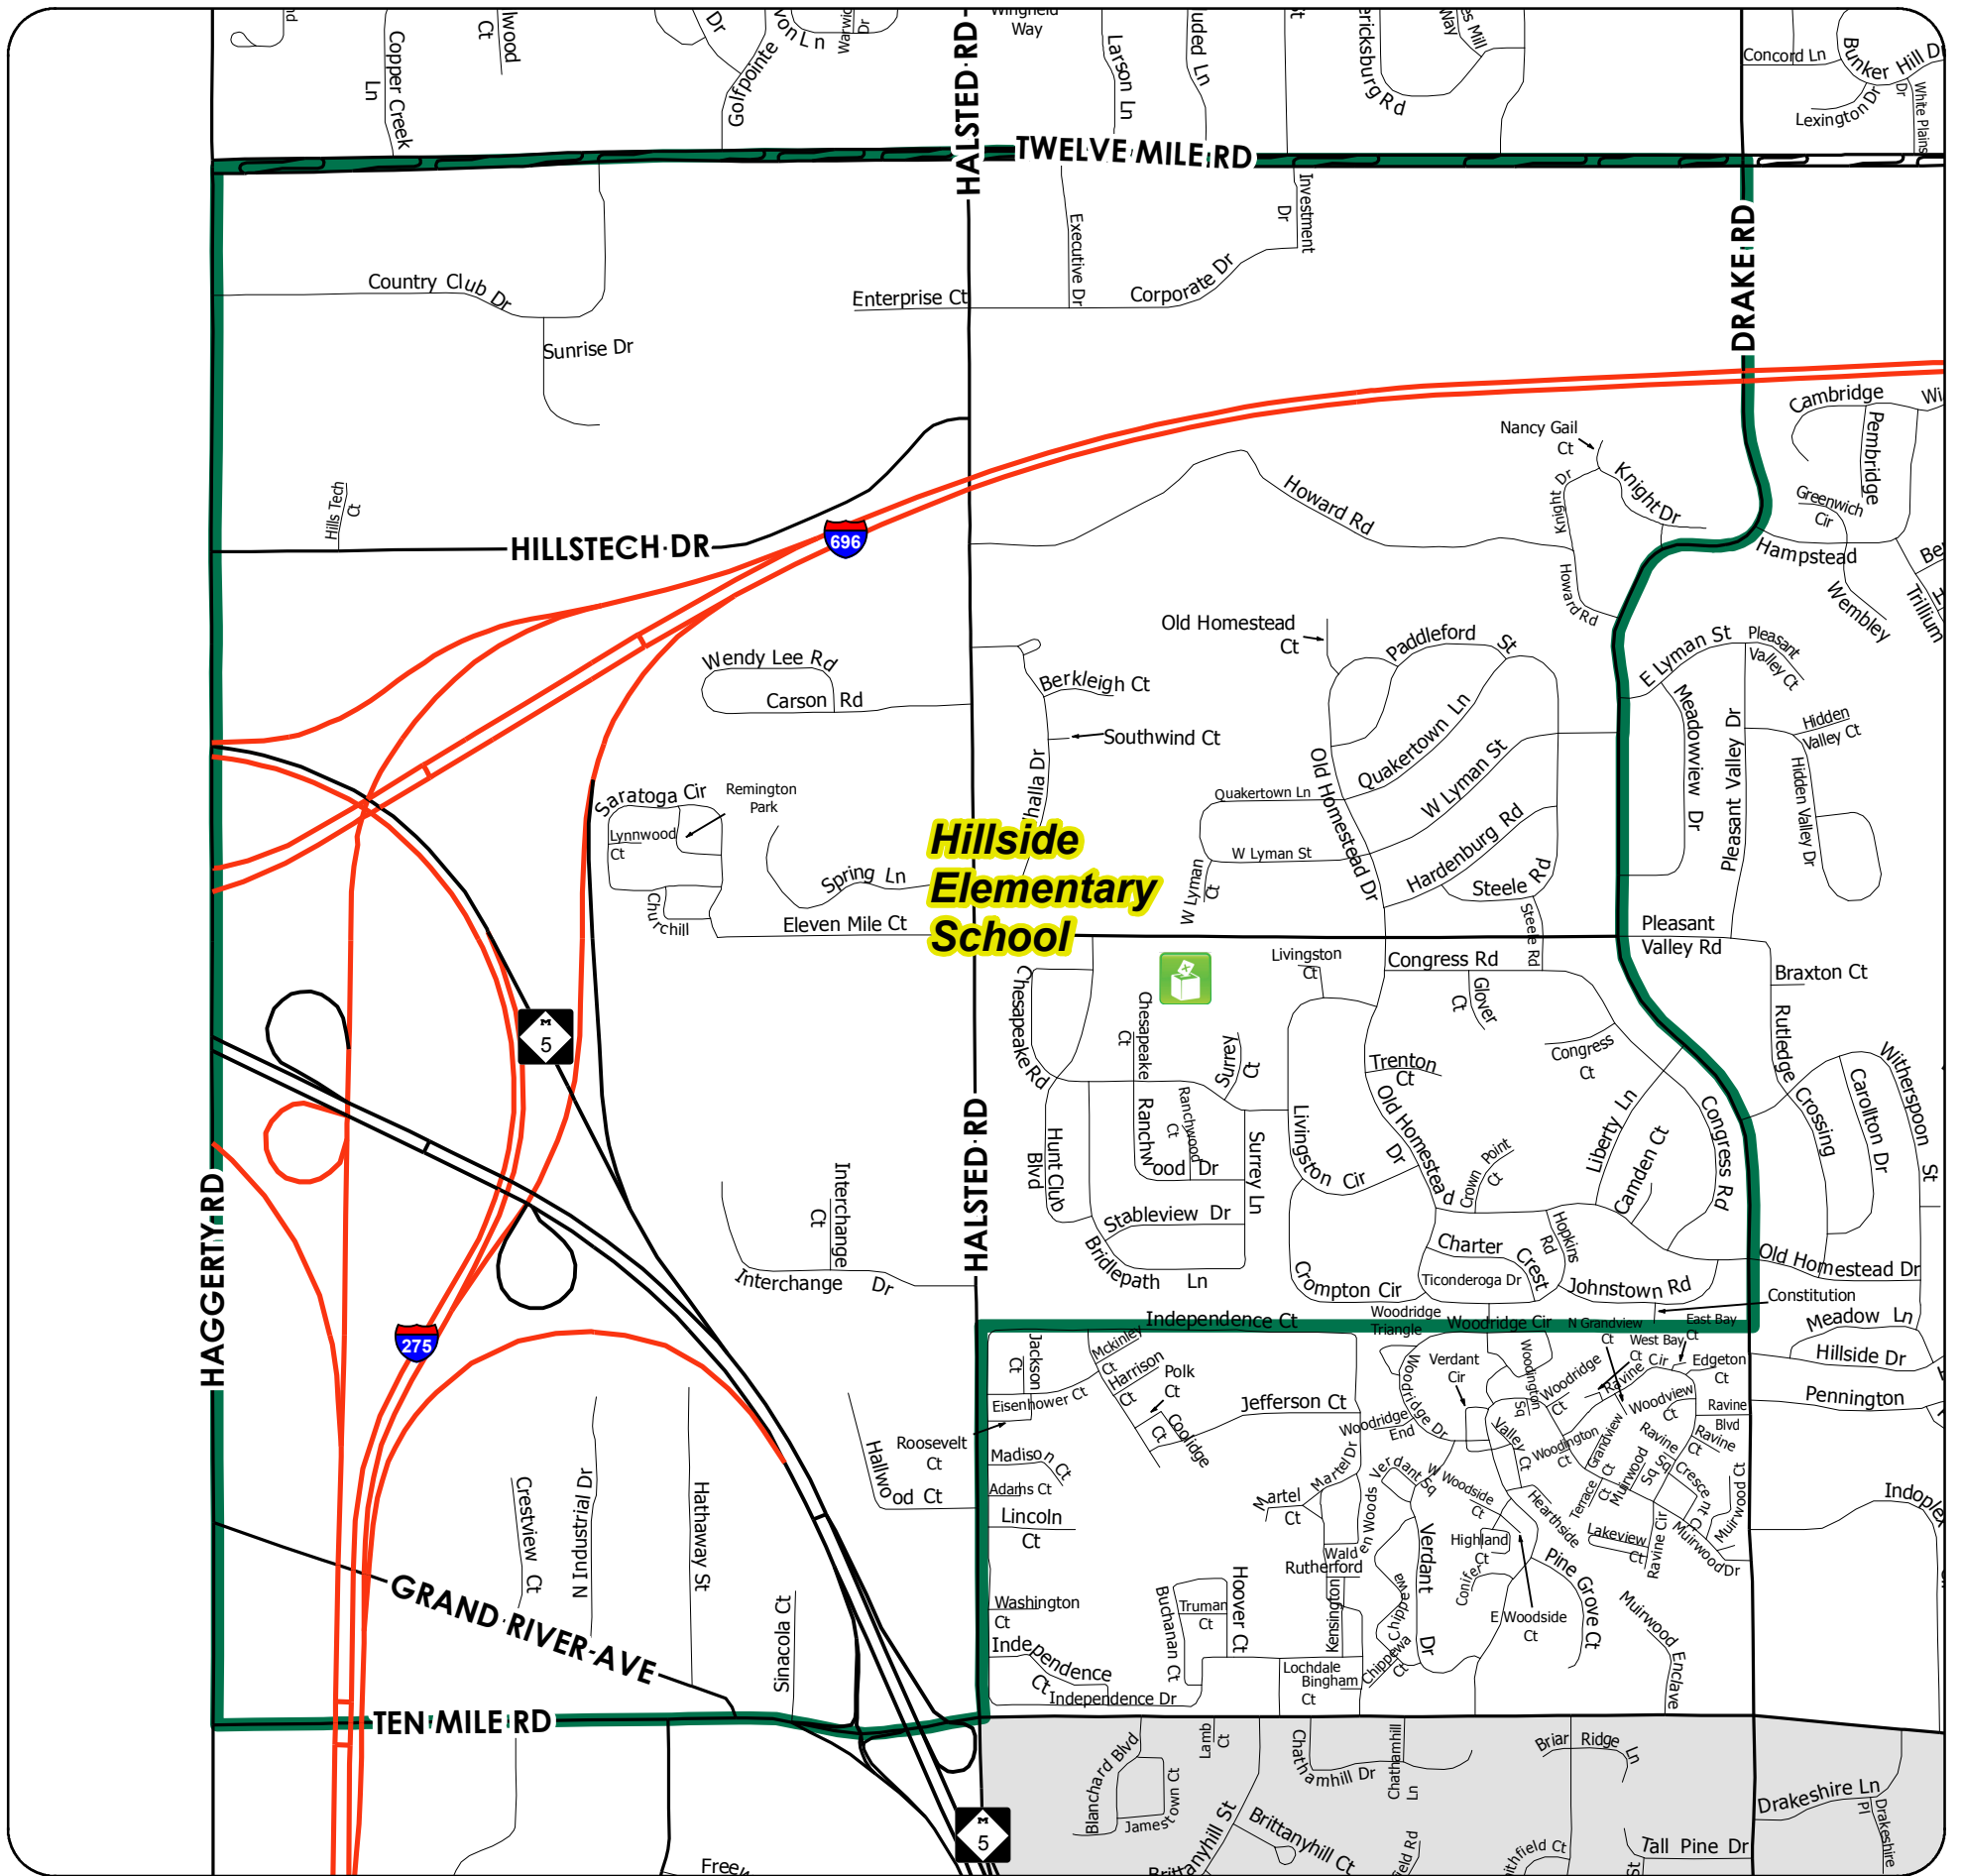

Voting Precinct 16

City of Farmington Hills, Michigan

PRECINCT STREETS

- | | | |
|---------------------------|------------------|---------------|
| W 11 MILE RD (Portion) | HILLS TECH DR | SOUTHWIND CT |
| W 12 MILE RD (Portion) | HILLS TECH CT | SPRING LN |
| BERKLEIGH CT | HOPKINS RD | STABLEVIEW DR |
| BRIDLE PATH LN | HOWARD RD | STEELE RD |
| CAMDEN CT | HUNT CLUB BLVD | SURREY CT |
| CARSON ST | N INDUSTRIAL DR | SURREY LN |
| CHARTER CREST RD | INTERCHANGE DR | TRENTON CT |
| CHESAPEAKE CT | INTERCHANGE CT | VALHALLA DR |
| CHESAPEAKE RD | JOHNSTOWN RD | WENDY LEE ST |
| CHURCHILL LN | KNIGHT DR | |
| CONGRESS CT | LIBERTY LN | |
| CONGRESS RD | LIVINGSTON CIR | |
| COUNTRY CLUB DR | LIVINGSTON CT | |
| CRESTVIEW CT | W LYMAN RD | |
| CROMPTON CIR | LYNWOOD CT | |
| CROWN POINT CT | NANCY GAIL CT | |
| DRAKE RD (Portion) | OLD HOMESTEAD CT | |
| ENTERPRISE CT | OLD HOMESTEAD DR | |
| GLOVER CT | PADDEFORD RD | |
| GRAND RIVER AVE (Portion) | QUAKERTOWN LN | |
| HAGGERTY RD (Portion) | RANCHWOOD CT | |
| HALLWOOD CT | RANCHWOOD DR | |
| HALSTED RD (Portion) | REMINGTON PARK | |
| HARDENBURG RD | SARATOGA CIR | |
| HATHAWAY ST | SINACOLA CT | |

PRECINCT MAP

MAP LEGEND

- Voting Location
- Voting Precinct Boundary

DISCLAIMER: Although the information provided by this map is believed to be reliable, its accuracy is not warranted in any way. The City of Farmington Hills assumes no liability for any claims arising from the use of this map.