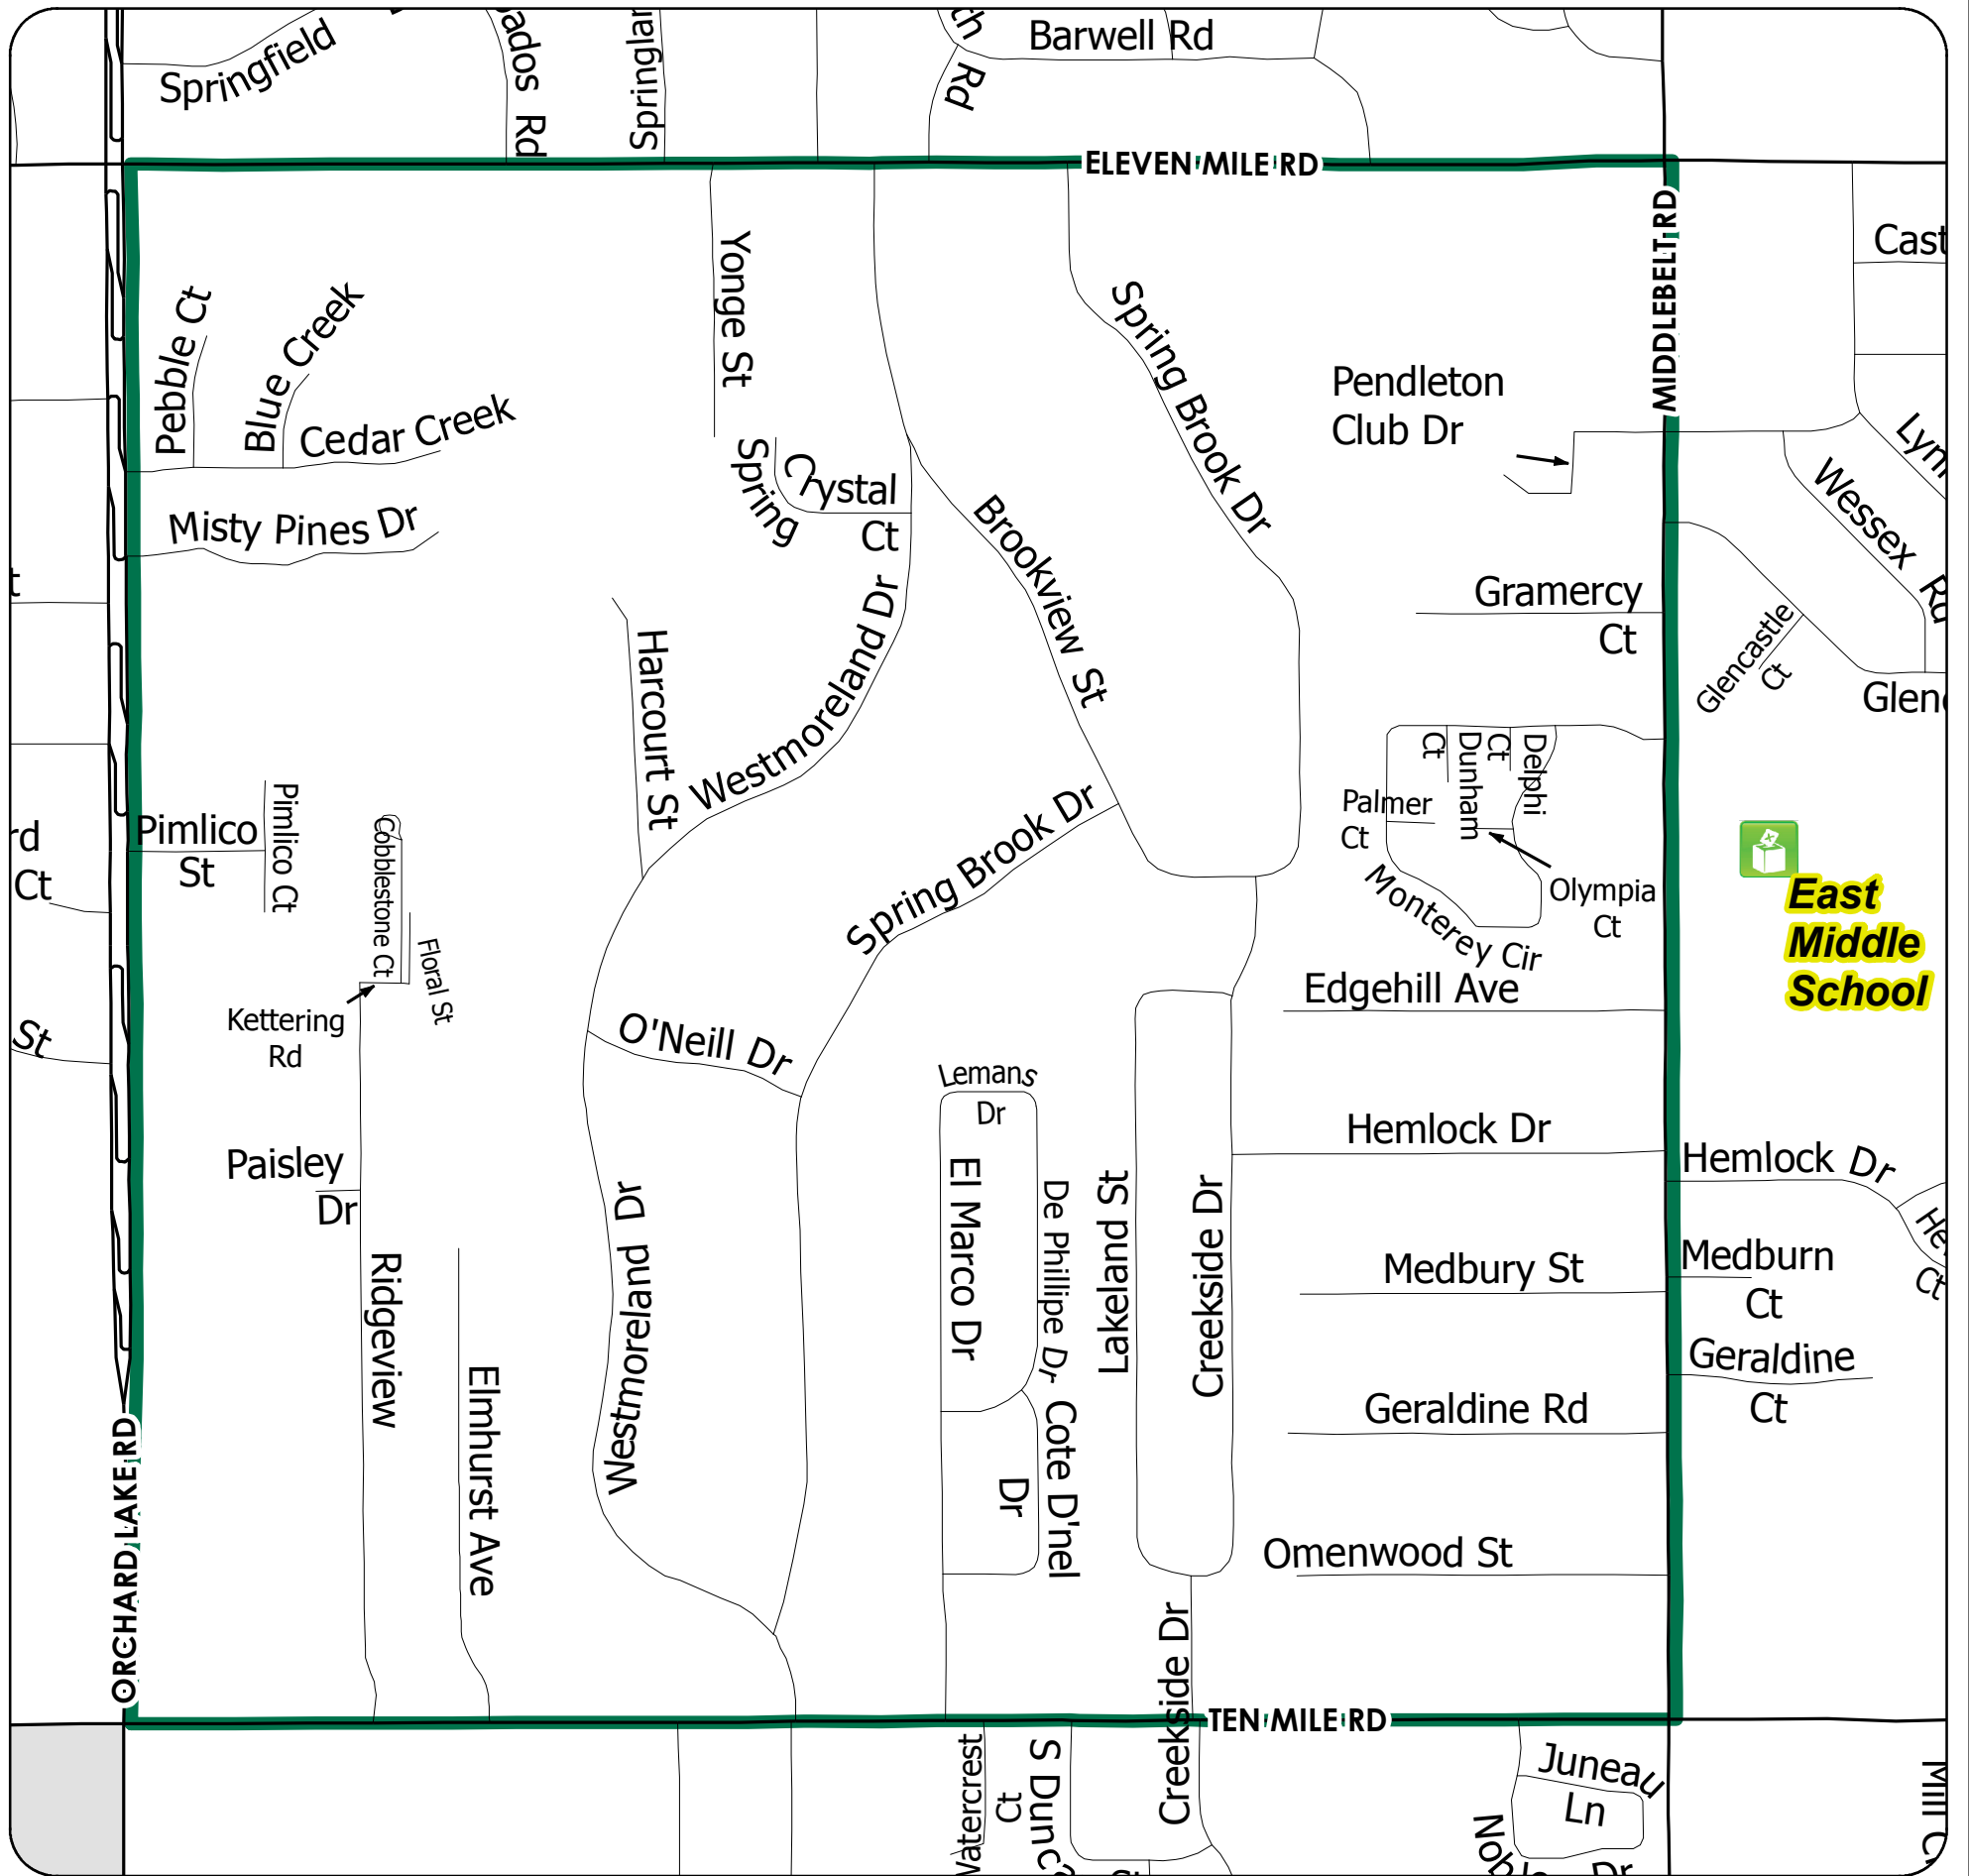

Voting Precinct 18

City of Farmington Hills, Michigan

PRECINCT STREETS

- | | |
|-------------------------|---------------------------|
| W 10 MILE RD (Portion) | MONTEREY CIR |
| W 11 MILE RD (Portion) | OLYMPIA CT |
| BLUE CREEK CT | OMENWOOD AVE |
| BROOKVIEW ST | ONEILL AVE |
| CEDAR CREEK DR | ORCHARD LAKE RD (Portion) |
| COBBLESTONE CT | PALMER CT |
| COTE D NEL DR | PEBBLE CT |
| CREEKSIDE DR | PENDLETON CLUB DR |
| CRYSTAL SPRINGS CT | PIMLICO CT |
| DE PHILLIPE DR | RIDGEVIEW DR |
| DELPHI CT | SPRINGBROOK DR |
| DUNHAM CT | WESTMORELAND DR |
| EDGEHILL AVE | YONGE ST |
| EL MARCO DR | |
| ELMHURST AVE | |
| FLORAL ST | |
| GERALDINE RD | |
| GRAMERCY CT | |
| HARCOURT ST | |
| HEMLOCK AVE | |
| LAKELAND ST | |
| LEMANS DR | |
| MEDBURY ST | |
| MIDDLEBELT RD (Portion) | |
| MISTY PINES DR | |

PRECINCT MAP

MAP LEGEND

- Voting Location
- Voting Precinct Boundary

DISCLAIMER: Although the information provided by this map is believed to be reliable, its accuracy is not warranted in any way. The City of Farmington Hills assumes no liability for any claims arising from the use of this map.