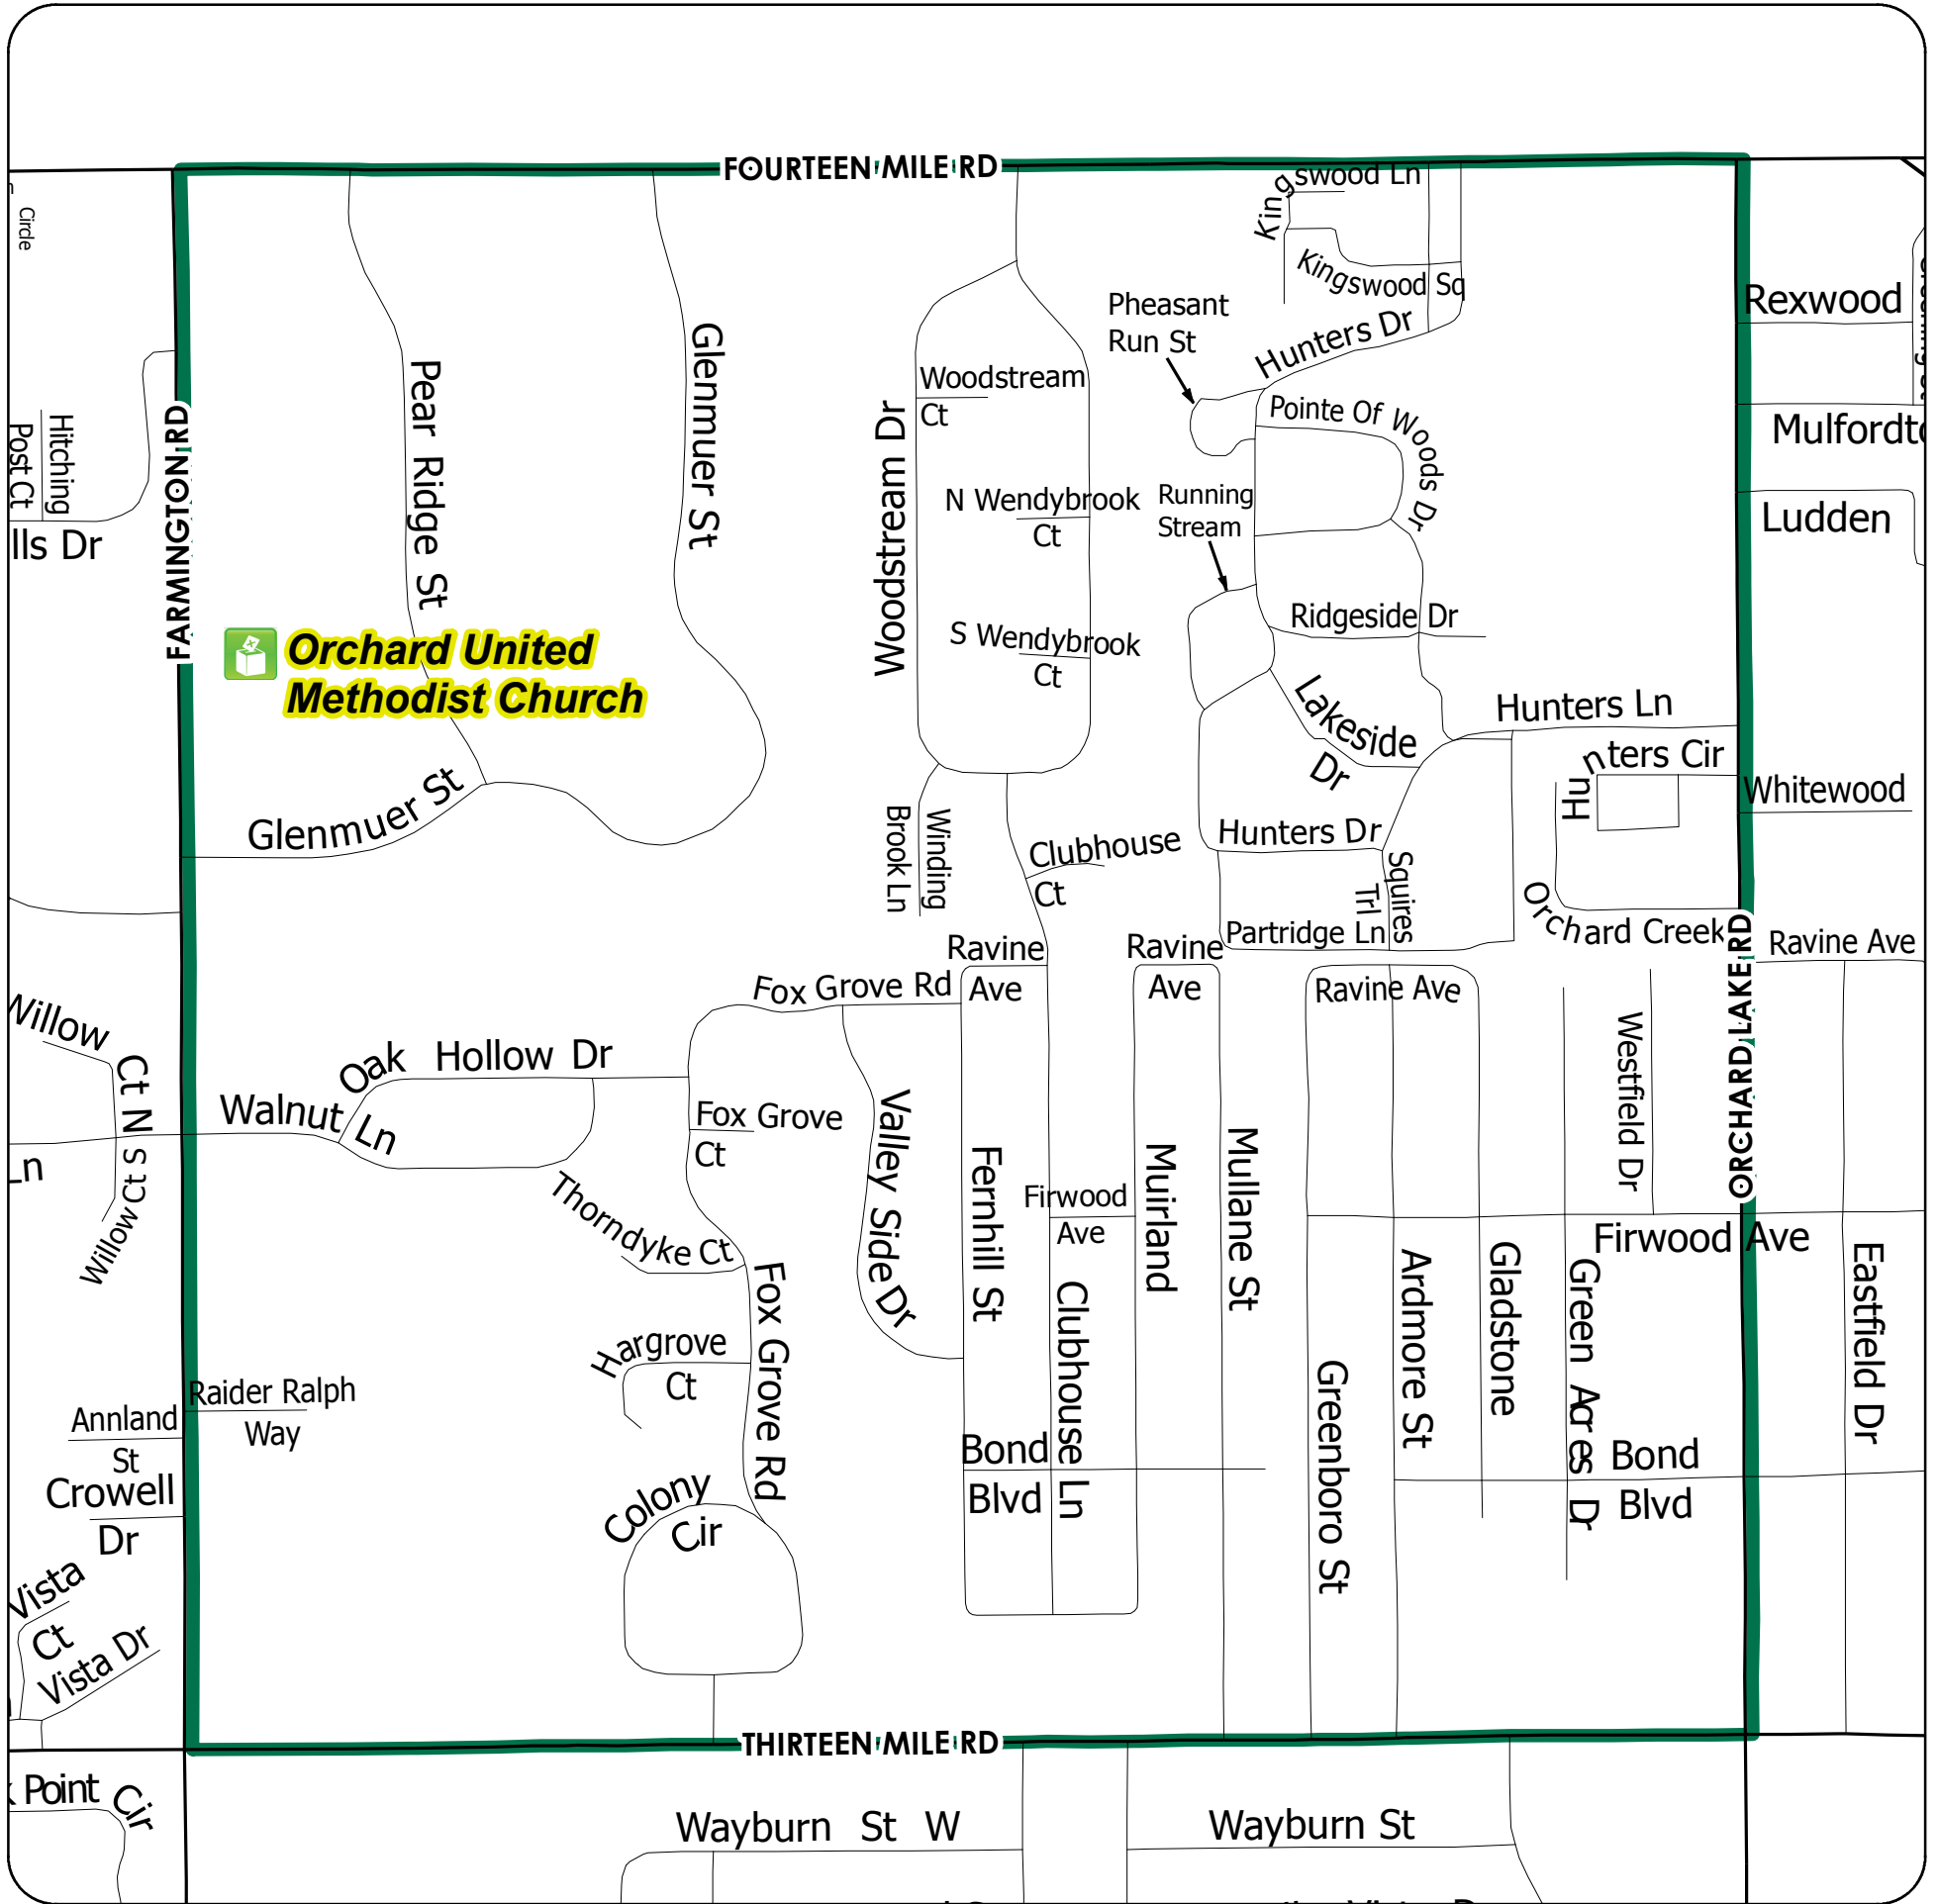

# Voting Precinct 2

## City of Farmington Hills, Michigan

### PRECINCT STREETS

- |                         |                           |
|-------------------------|---------------------------|
| W 13 MILE RD (Portion)  | OAK HOLLOW ST             |
| W 14 MILE RD (Portion)  | ORCHARD CRK               |
| ARDMORE DR              | ORCHARD LAKE RD (Portion) |
| BOND BLVD               | PARTRIDGE LN              |
| CLUB HOUSE LN           | PEAR RIDGE RD             |
| CLUB HOUSE CT           | PHEASANT RUN ST           |
| COLONY CIRCLE DR        | POINTE OF WOODS DR        |
| FARMINGTON RD (Portion) | RAVINE DR                 |
| FERNHILL DR             | RIDGESIDE DR              |
| FOX GROVE CT            | RUNNING STRM              |
| FOX GROVE RD            | SQUIRES TRL               |
| GLADSTONE ST            | THORNDYKE CT              |
| GLENMUER ST             | VALLEY SIDE DR            |
| GREEN ACRE              | WALNUT LN                 |
| GREEN ACRES             | N WENDYBROOK CT           |
| GREENBORO ST            | S WENDYBROOK CT           |
| HARGROVE CT             | WESTFIELD ST              |
| HUNTERS DR              | WINDINGBROOK LN           |
| HUNTERS LN              | WOODSTREAM CT             |
| HUNTERS CIRCLE DR       | WOODSTREAM DR             |
| KINGSWOOD SQ            |                           |
| LAKESIDE DR             |                           |
| MUIRLAND DR             |                           |
| MULLANE DR              |                           |

### PRECINCT MAP