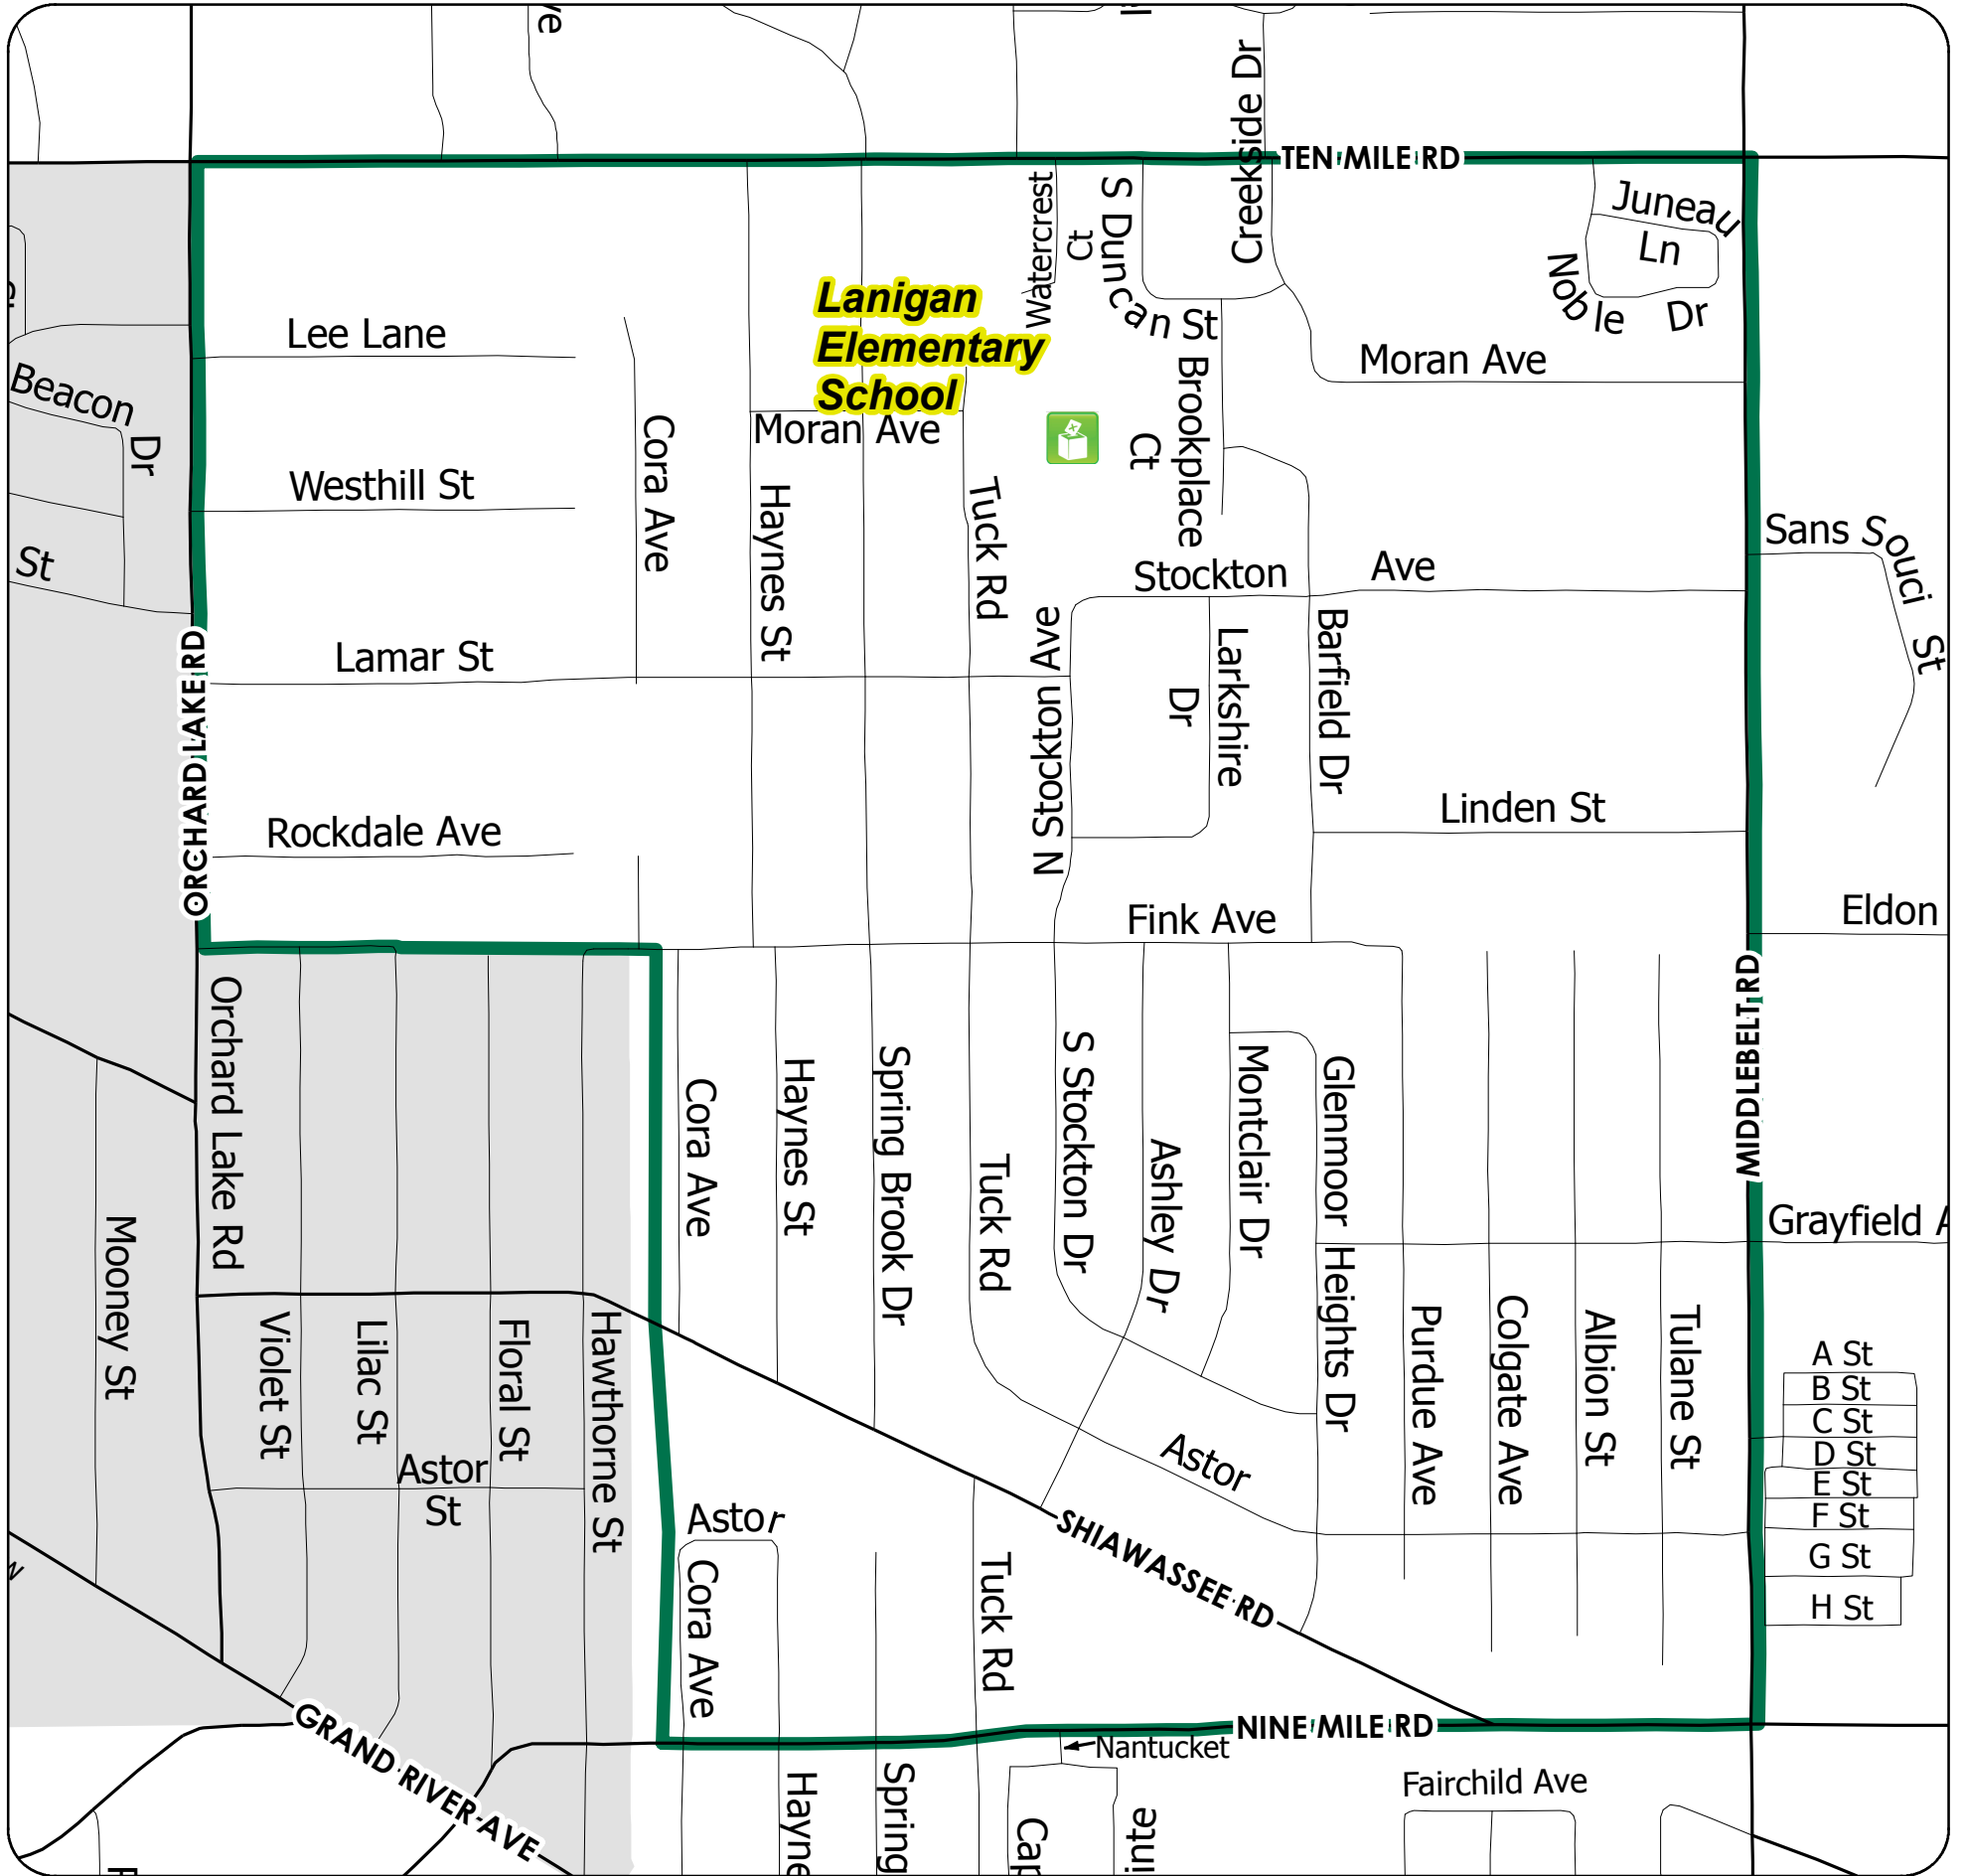

Voting Precinct 21

City of Farmington Hills, Michigan

PRECINCT STREETS

- | | |
|---------------------------|-----------------|
| W 9 MILE RD (Portion) | PURDUE AVE |
| W 10 MILE RD (Portion) | PURDUE ST |
| ALBION AVE | ROCKDALE AVE |
| ASHLEY ST | SHIAWASSEE ST |
| ASTOR ST | SPRINGBROOK AVE |
| BARFIELD ST | SPRINGBROOK DR |
| BROOKPLACE CT | N STOCKTON AVE |
| COLGATE ST | S STOCKTON DR |
| CORA AVE | STOCKTON AVE |
| CREEKSIDE DR | TUCK RD |
| S DUNCAN CIR | TULANE AVE |
| FINK AVE | WATERCREST CT |
| GLENMOOR HTS | WESTHILL ST |
| HAYNES AVE | |
| HAYNES ST | |
| JUNEAU LN | |
| LAMAR ST | |
| LARKSHIRE ST | |
| LEELANE ST | |
| LINDEN ST | |
| MIDDLEBELT RD (Portion) | |
| MONTCLAIR ST | |
| MORAN ST | |
| NOBLE DR | |
| ORCHARD LAKE RD (Portion) | |