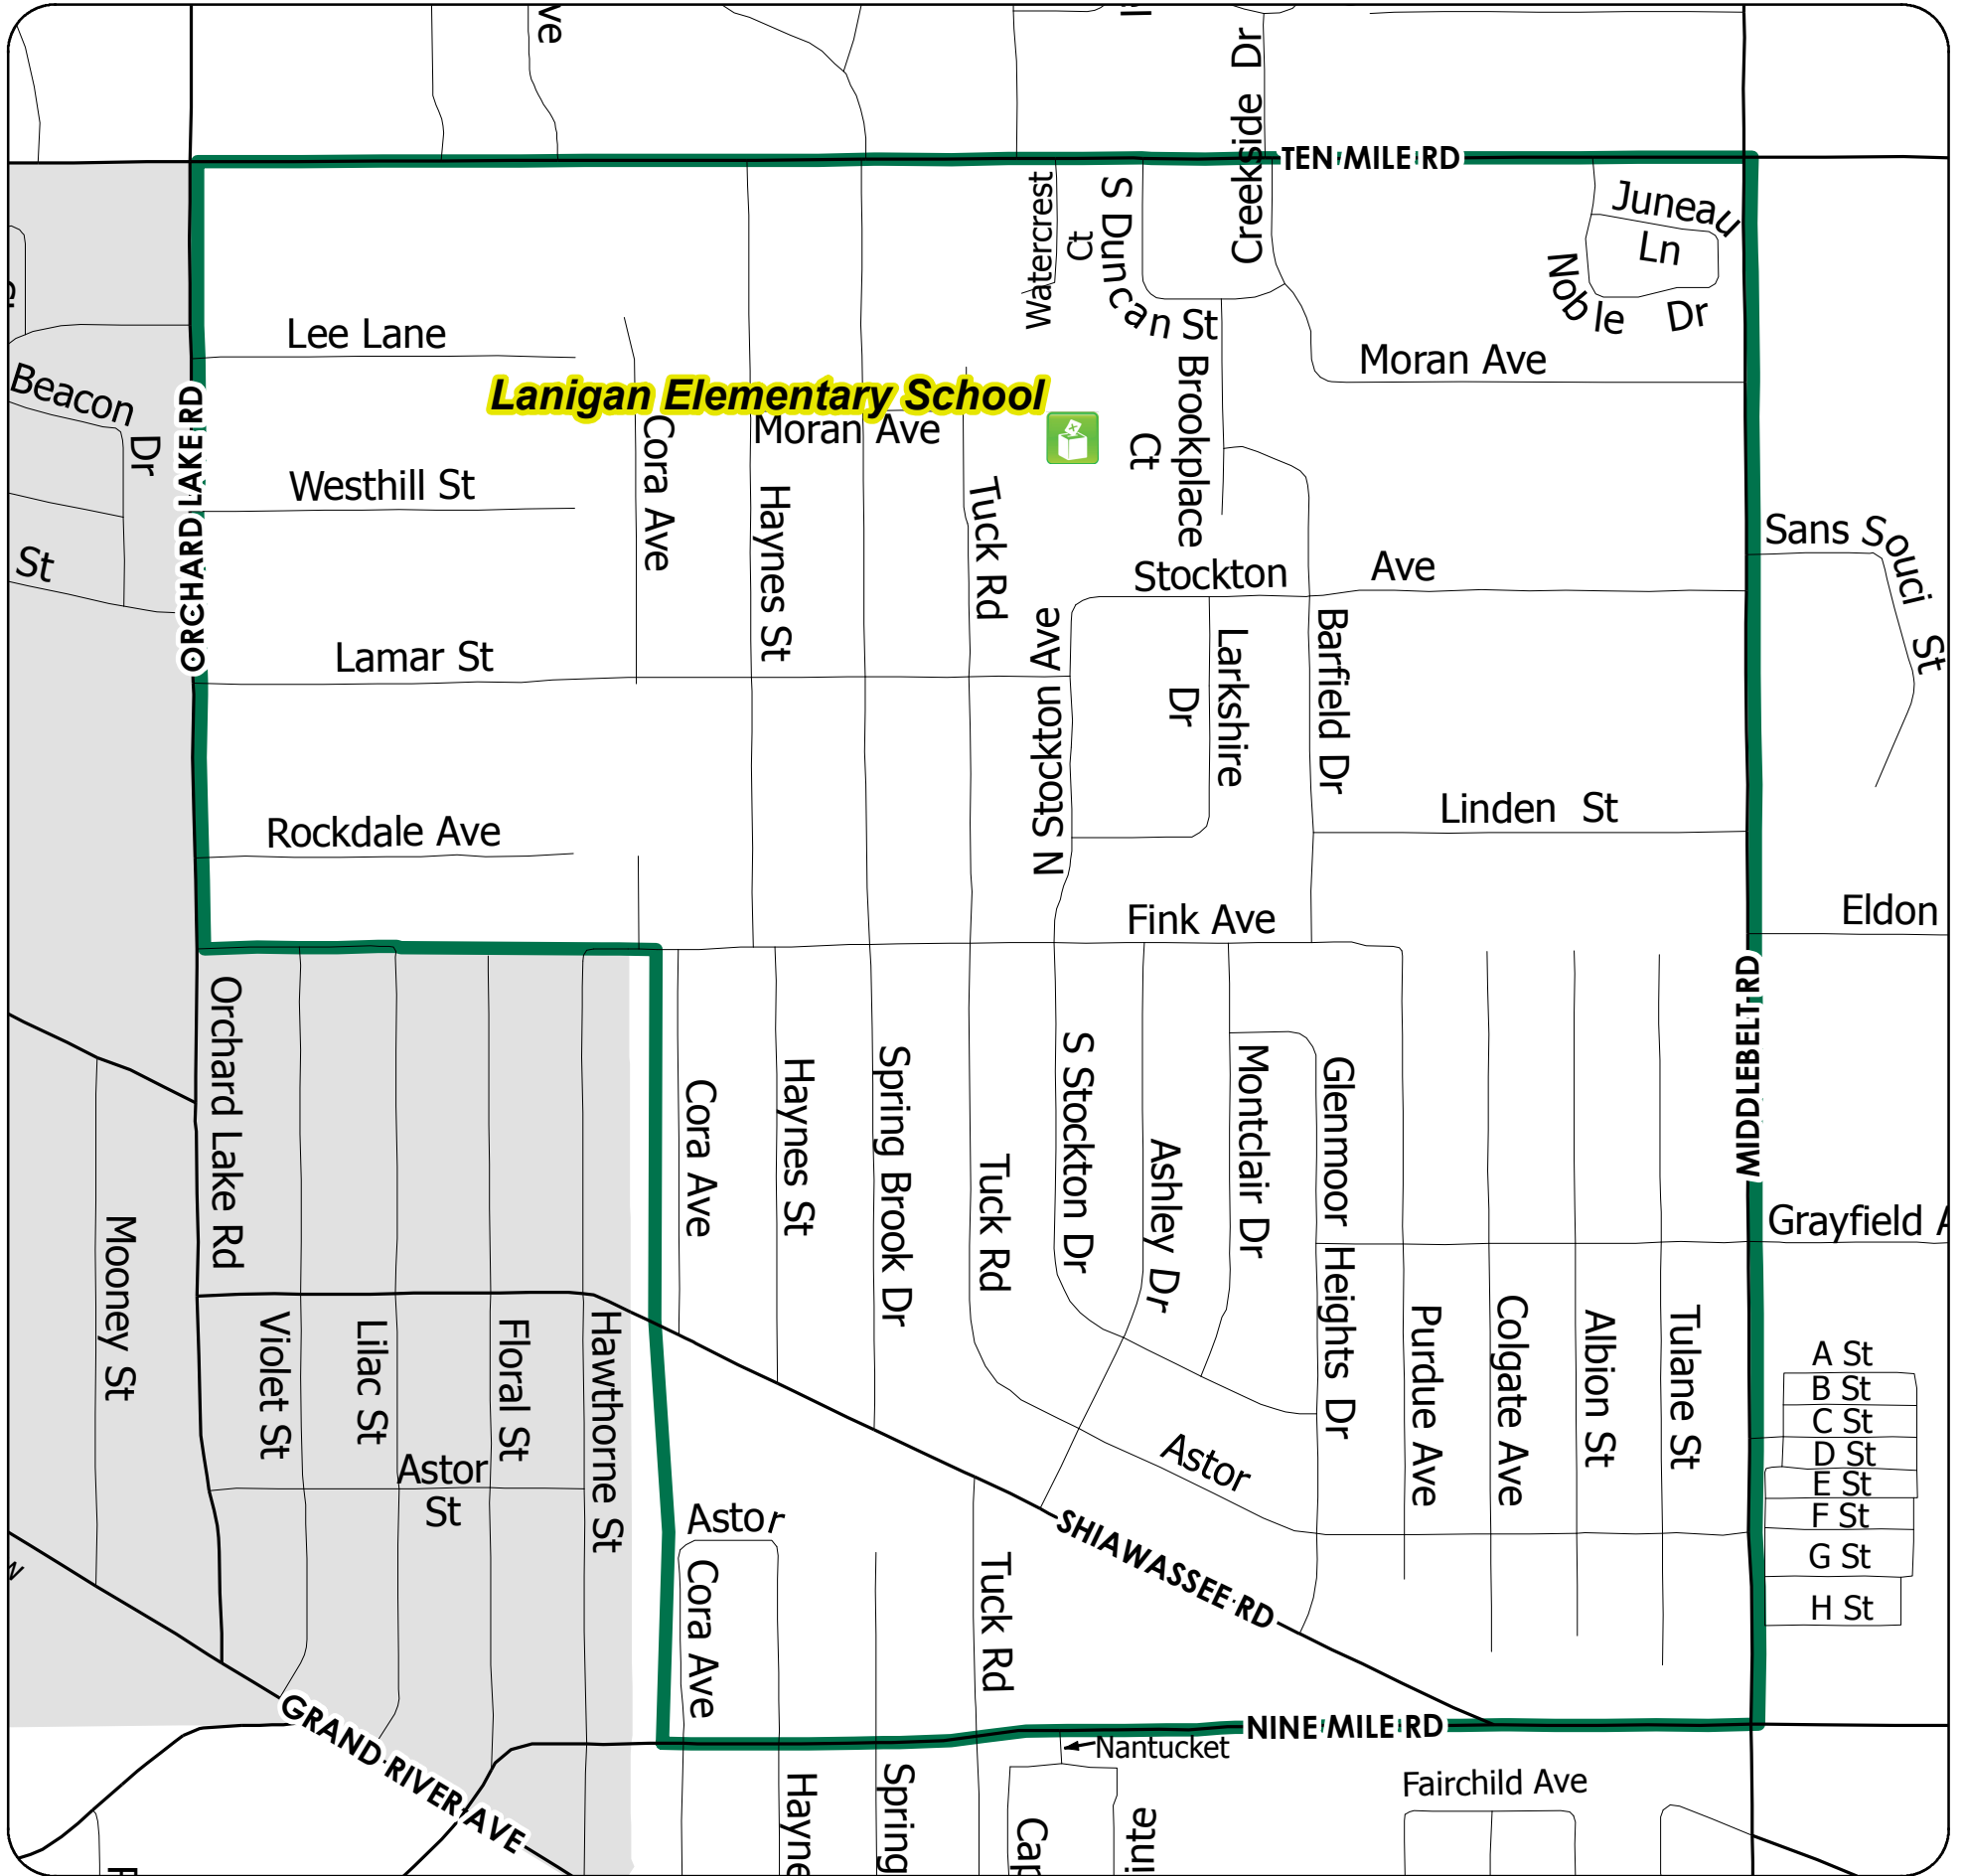

Voting Precinct 21

City of Farmington Hills, Michigan

PRECINCT STREETS

- | | |
|---------------------------|-----------------|
| W 9 MILE RD (Portion) | PURDUE AVE |
| W 10 MILE RD (Portion) | PURDUE ST |
| ALBION AVE | ROCKDALE AVE |
| ASHLEY ST | SHIAWASSEE ST |
| ASTOR ST | SPRINGBROOK AVE |
| BARFIELD ST | SPRINGBROOK DR |
| BROOKPLACE CT | N STOCKTON AVE |
| COLGATE ST | S STOCKTON DR |
| CORA AVE | STOCKTON AVE |
| CREEKSIDE DR | TUCK RD |
| S DUNCAN CIR | TULANE AVE |
| FINK AVE | WATERCREST CT |
| GLENMOOR HTS | WESTHILL ST |
| HAYNES AVE | |
| HAYNES ST | |
| JUNEAU LN | |
| LAMAR ST | |
| LARKSHIRE ST | |
| LEELANE ST | |
| LINDEN ST | |
| MIDDLEBELT RD (Portion) | |
| MONTCLAIR ST | |
| MORAN ST | |
| NOBLE DR | |
| ORCHARD LAKE RD (Portion) | |

PRECINCT MAP

MAP LEGEND

- Voting Location
- Voting Precinct Boundary

DISCLAIMER: Although the information provided by this map is believed to be reliable, its accuracy is not warranted in any way. The City of Farmington Hills assumes no liability for any claims arising from the use of this map.