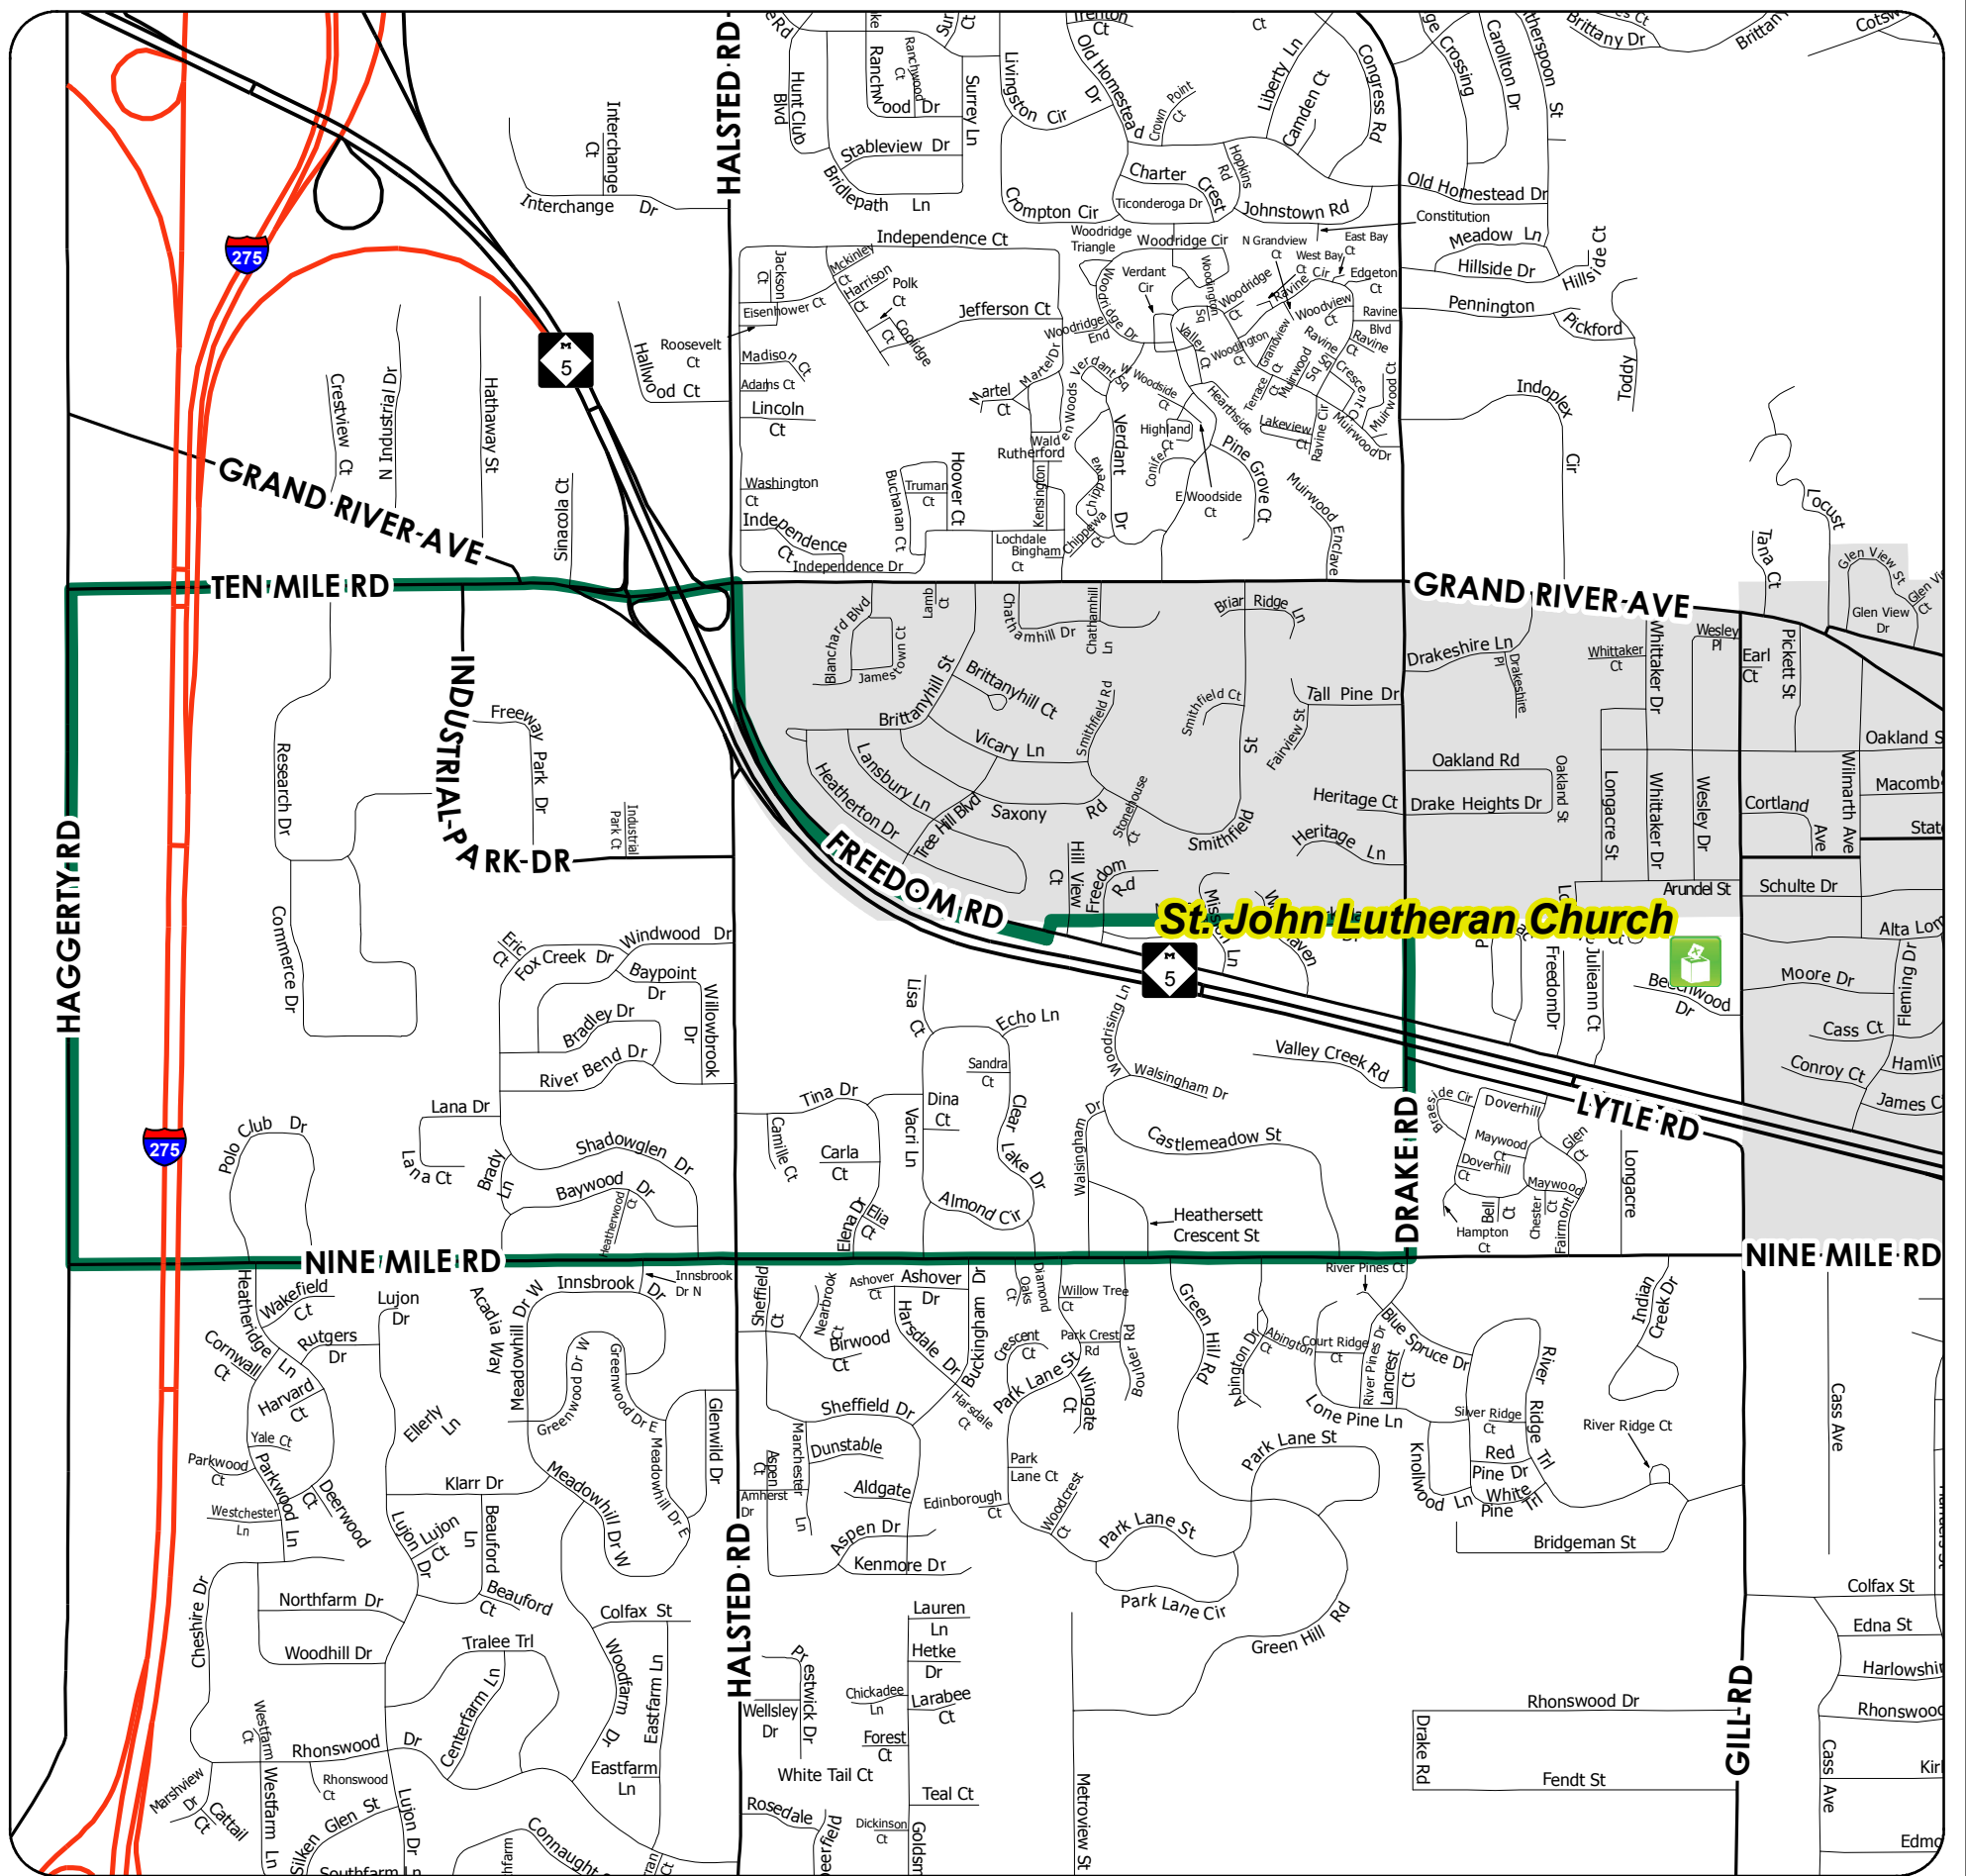

Voting Precinct 22

City of Farmington Hills, Michigan

PRECINCT STREETS

W 9 MILE RD (Portion)	HEATHERWOOD CT
ALMOND CIR	HILLVIEW CT
BAYPOINT DR	INDUSTRIAL PARK CT
BAYWOOD DR	INDUSTRIAL PARK DR
BRADLEY DR	LANA DR
BRADY LN	LANA CT
CAMILLE CT	LARK HBR
CARLA CT	LISA CT
CASTLEMEADOW DR	MISSION LN
CLEAR LAKE DR	POLO CLUB DR
COMMERCE DR	RESEARCH DR
DIAMOND CT	RIVER BND
DINA CT	SANDRA CT
DRAKE RD	SHADOWGLEN DR
ECHO LN	TINA DR
ELENA DR	VACRI LN
ELIA CT	VALLEY CRK
ERIC CT	WALSINGHAM DR
FOX CREEK DR	WILLOWBROOK DR
FREEDOM RD	WOODHAVEN CT
FREWAY PARK DR	WOODRISING LN
GRAND RIVER AVE (Portion)	
HAGGERTY RD (Portion)	
HALSTED RD (Portion)	
HEATHERSETT CRES	