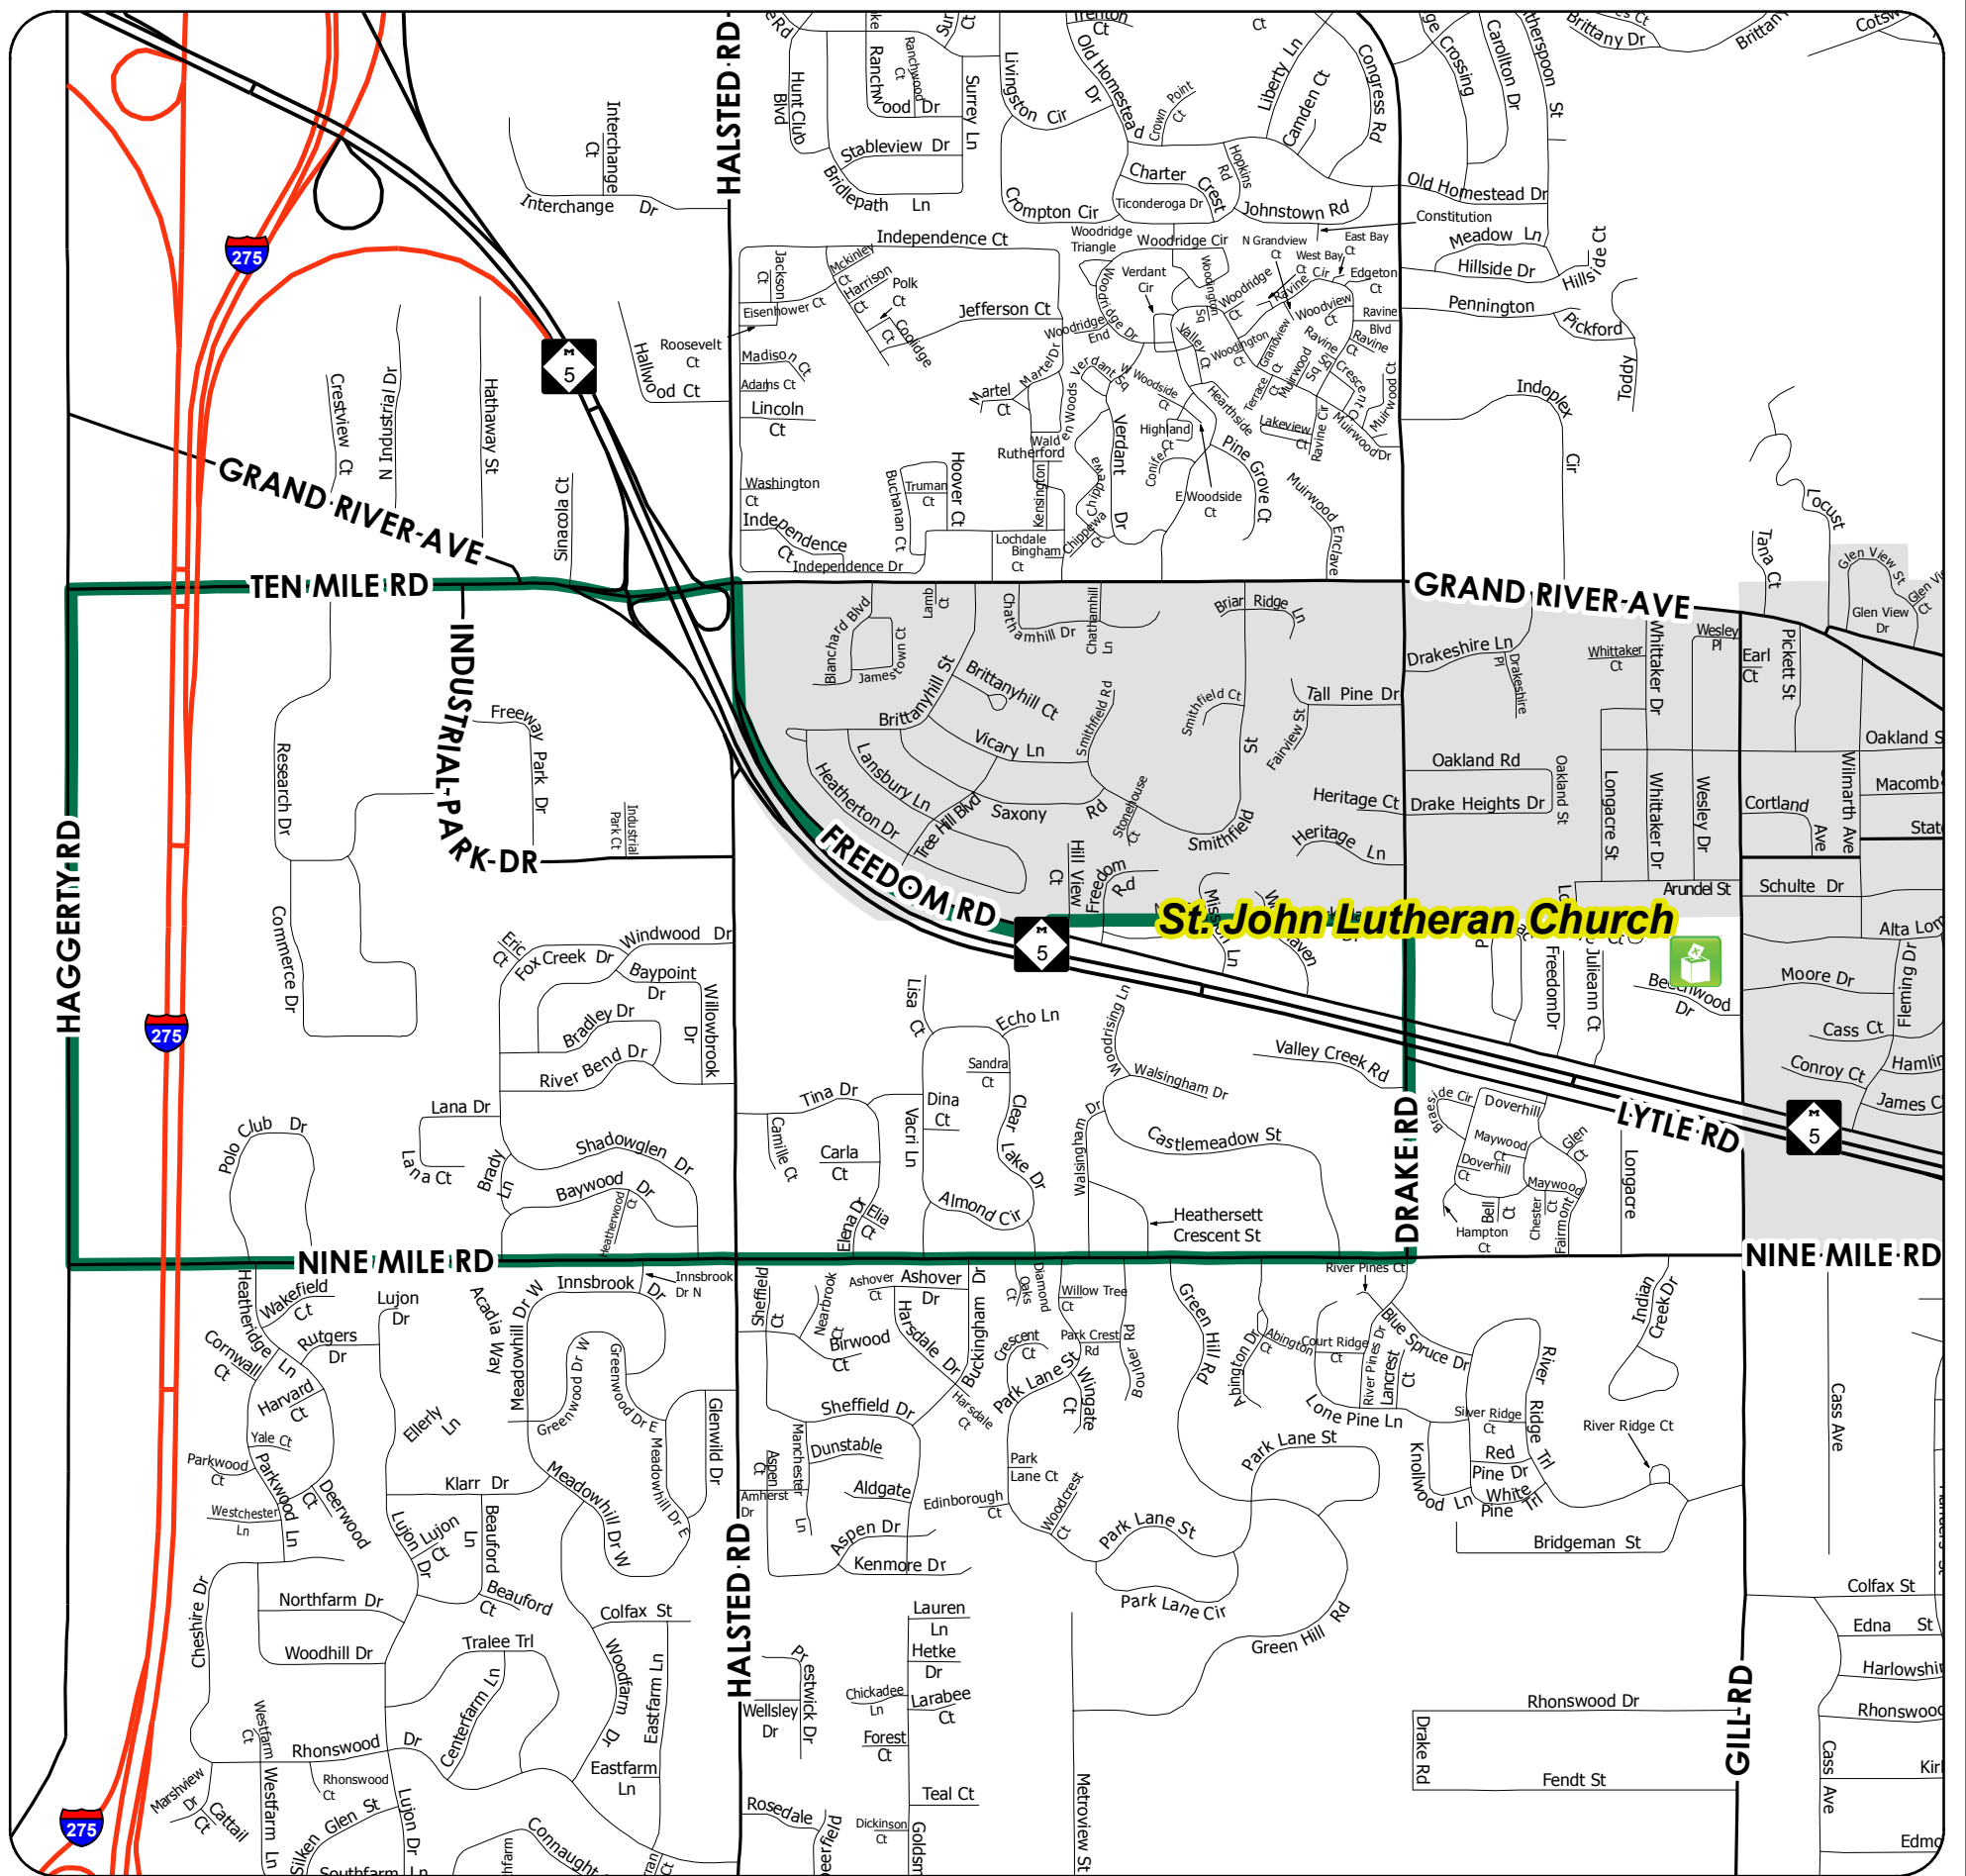

Voting Precinct 22

City of Farmington Hills, Michigan

PRECINCT STREETS

W 9 MILE RD (Portion)	HEATHERWOOD CT
ALMOND CIR	HILLVIEW CT
BAYPOINT DR	INDUSTRIAL PARK CT
BAYWOOD DR	INDUSTRIAL PARK DR
BRADLEY DR	LANA DR
BRADY LN	LANA CT
CAMILLE CT	LARK HBR
CARLA CT	LISA CT
CASTLEMEADOW DR	MISSION LN
CLEAR LAKE DR	POLO CLUB DR
COMMERCE DR	RESEARCH DR
DIAMOND CT	RIVER BND
DINA CT	SANDRA CT
DRAKE RD	SHADOWGLEN DR
ECHO LN	TINA DR
ELENA DR	VACRI LN
ELIA CT	VALLEY CRK
ERIC CT	WALSINGHAM DR
FOX CREEK DR	WILLOWBROOK DR
FREEDOM RD	WINDWOOD DR
FREEWAY PARK DR	WOODHAVEN CT
GRAND RIVER AVE (Portion)	WOODRISING LN
HAGGERTY RD (Portion)	
HALSTED RD (Portion)	
HEATHERSETT CRES	

PRECINCT MAP

MAP LEGEND

- Voting Location
- Voting Precinct Boundary

DISCLAIMER: Although the information provided by this map is believed to be reliable, its accuracy is not warranted in any way. The City of Farmington Hills assumes no liability for any claims arising from the use of this map.