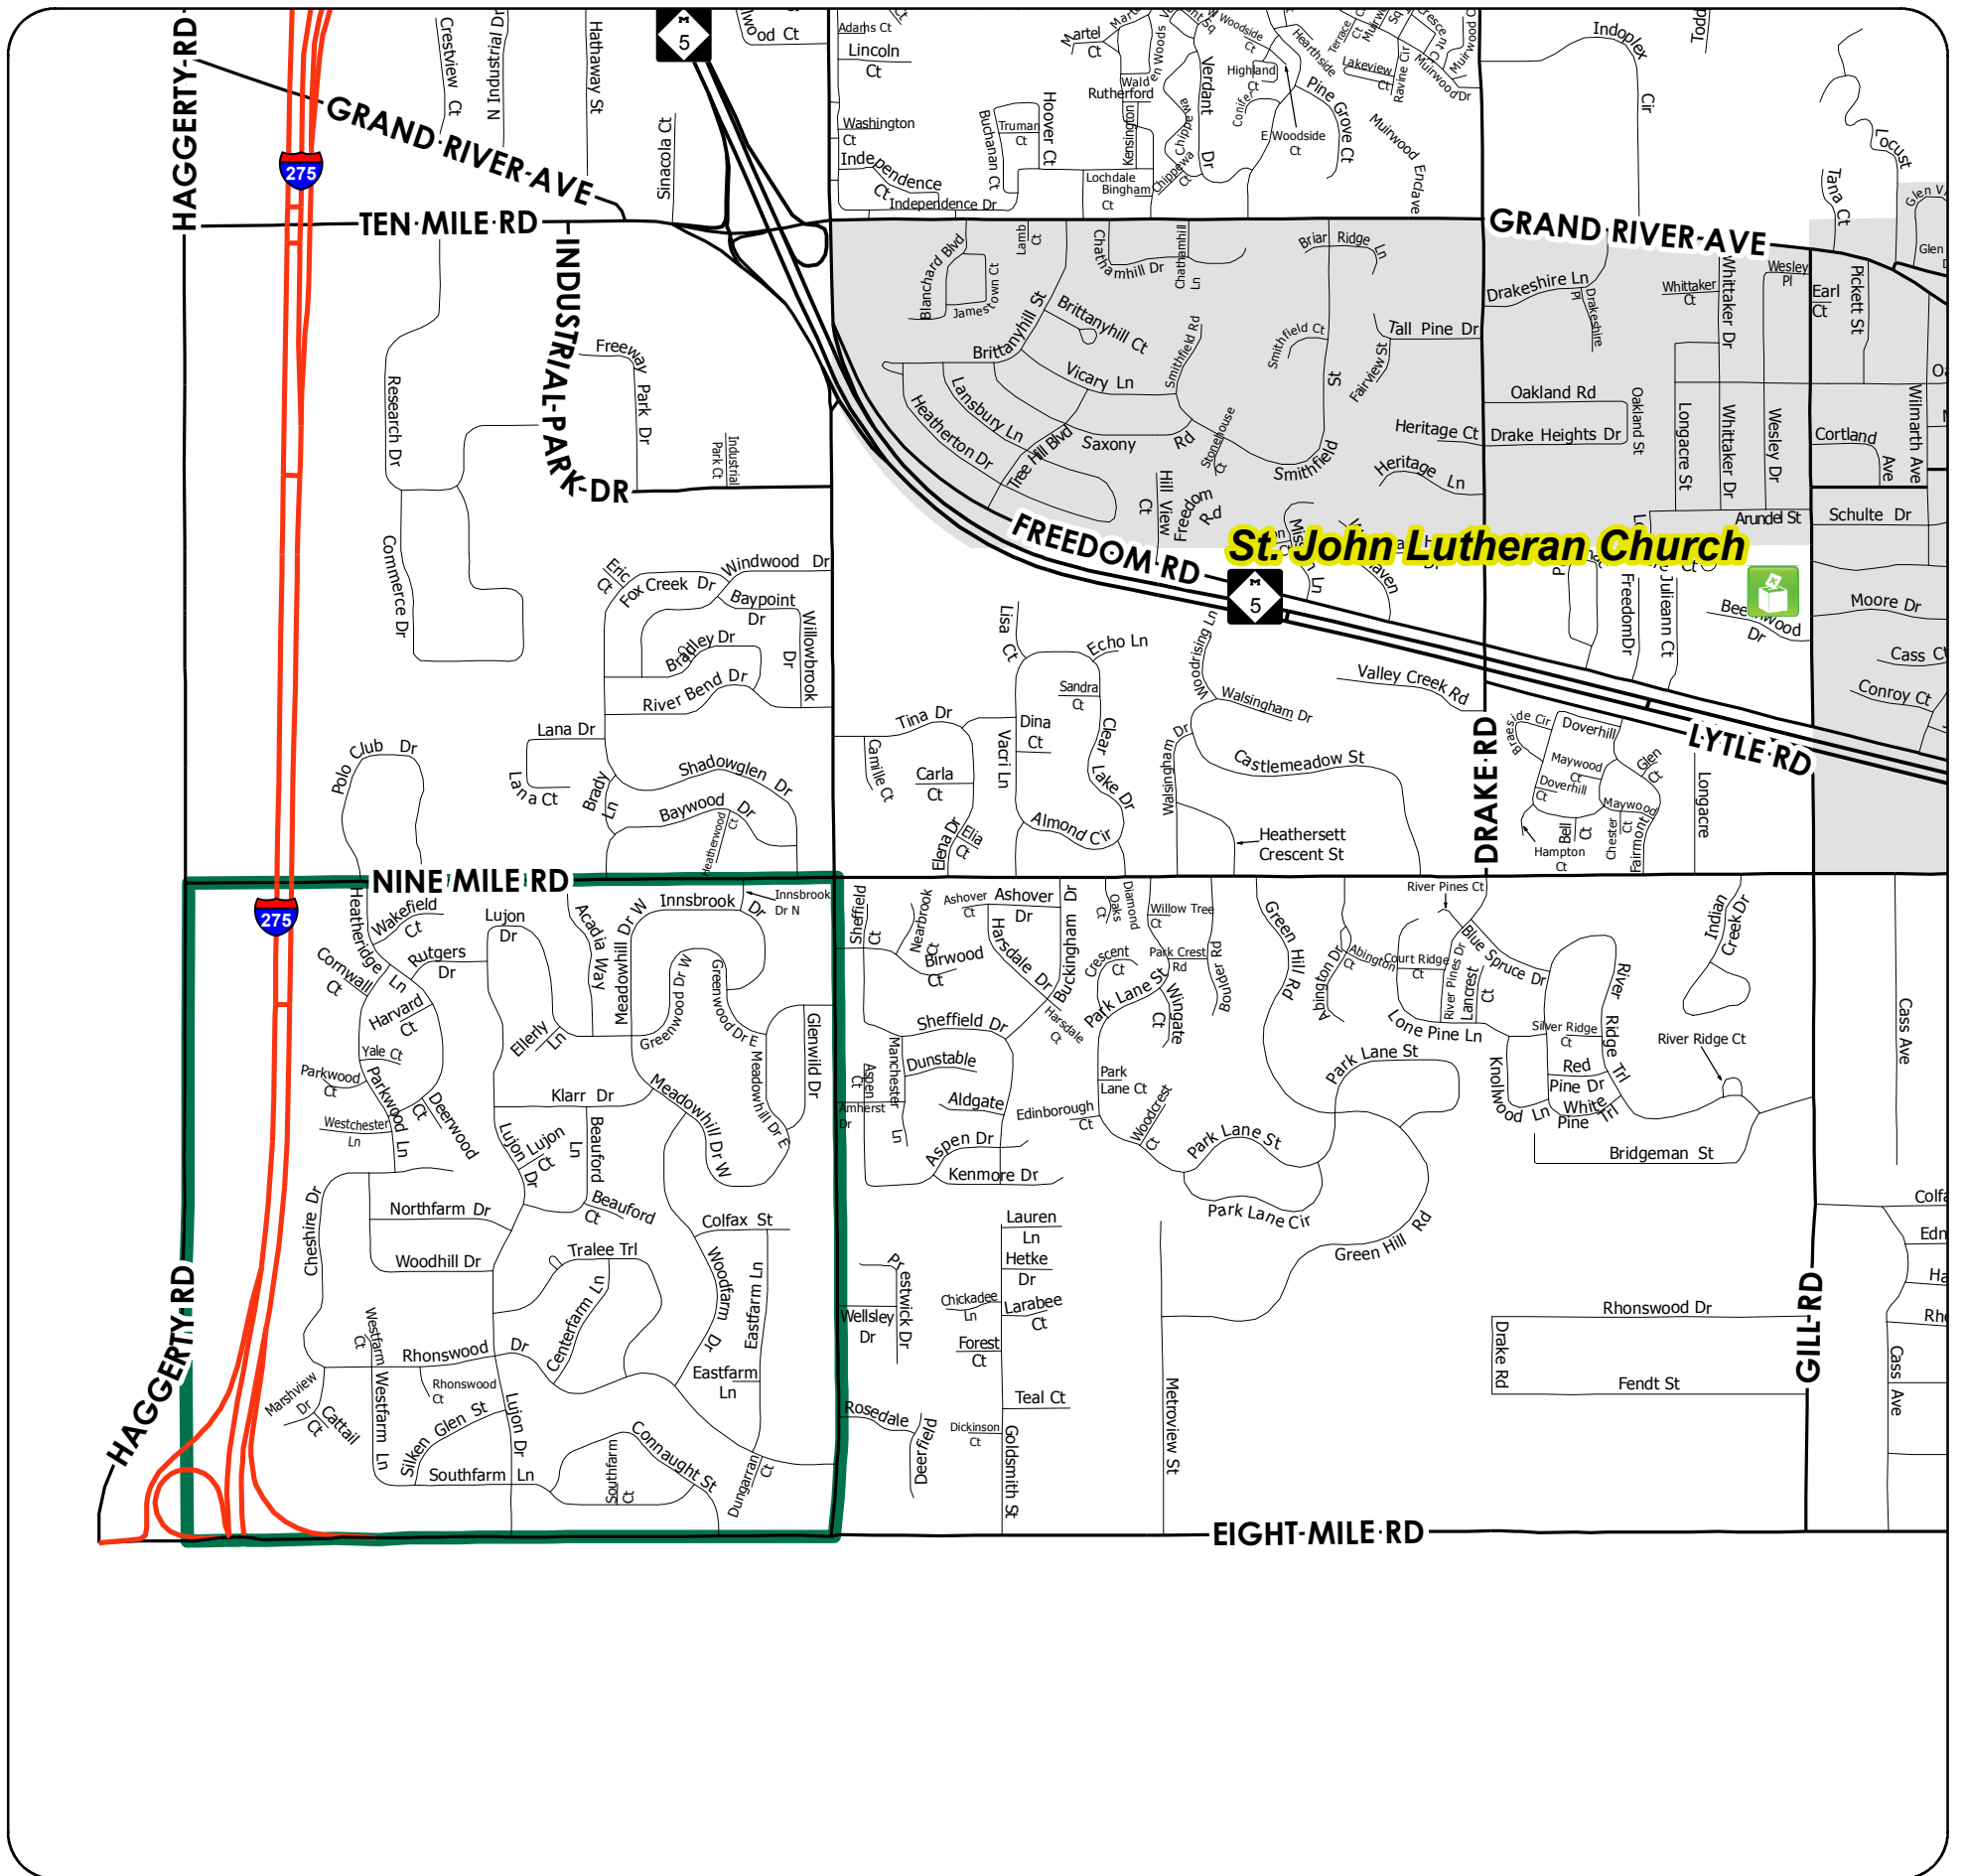

Voting Precinct 23

City of Farmington Hills, Michigan

PRECINCT STREETS

W 8 MILE RD (Portion)	KLARR DR
W 9 MILE RD (Portion)	LUJON CT
ACADIA WAY	LUJON DR
BEAUFORD LN	MARSHVIEW DR
BEAUFORD CT	W MEADOWHILL DR
CATTAIL CT	E MEADOWHILL DR
CENTERFARM LN	NORTHFARM DR
CHESHIRE DR	PARKWOOD CT
COLFAX DR	PARKWOOD LN
CONNAUGHT DR	RHONSWOOD DR
CORNWALL CT	RHONSWOOD CT
DEERWOOD CT	RUTGERS DR
DUNGARRAN CT	SILKEN GLEN DR
EASTFARM LN	SOUTHFARM LN
ELLERLY LN	SOUTHFARM CT
GLENWILD DR	TRALEE TRL
E GREENWOOD DR	WAKEFIELD CT
W GREENWOOD DR	WESTCHESTER LN
HAGGERTY RD (Portion)	WESTFARM LN
HALSTED RD (Portion)	WESTFARM CT
HARVARD CT	WOODFARM DR
HEATHERIDGE LN	WOODHILL DR
N INNSBROOK DR	YALE CT

PRECINCT LOCATIONS

Pct #	Location
1	WARNER MIDDLE SCHOOL, 30303 Fourteen Mile Rd Between Northwestern Hwy and Middlebelt Rds
2	ORCHARD UNITED METHODIST CHURCH, 30450 Farmington Rd Between 13 & 14 Mile Rds
3	FOREST ELEMENTARY SCHOOL, 34545 Old Timber Rd Between Farmington and Drake, between 13 & 14 Mile Rds
4	FAITH COVENANT CHURCH, 35415 Fourteen Mile Rd Southwest corner of Drake Rd
5	GRACE CHAPEL CHURCH, 27996 Halsted Road Just north of 12 Mile Rd
6	GRACE CHAPEL CHURCH, 27996 Halsted Road Just north of 12 Mile Rd
7	HOPE LUTHERAN CHURCH, 39200 Twelve Mile Rd Between Halsted and Haggerty Rds
8	NORTH CONGREGATIONAL CHURCH, 36520 Twelve Mile Rd Between Drake and Halsted Roads
9	FARMINGTON STEAM ACADEMY (f.k.a. Dunckel), 32800 Twelve Mile Rd Between Orchard Lake and Farmington Rds
10	KENBROOK ELEMENTARY SCHOOL, 32130 Bonnet Hill Rd Between 12 & 13 Mile Rds, between Orchard Lake and Farmington Rds
11	HIGHMEADOW COMMON CAMPUS, 30175 Highmeadow, Between Orchard Lake and Middlebelt, between 12 & 13 Mile Rds
12	WOODCREEK ELEMENTARY SCHOOL, 28400 Harwich, North of 12 Mile Rd, between Inkster and Middlebelt
13	FARMINGTON HILLS ACTIVITIES CENTER, 28600 Eleven Mile Rd Between Middlebelt and Inkster
14	FIRST PRESBYTERIAN CHURCH, 26165 Farmington Rd Northwest corner of Eleven Mile Rd
15	ST TOMA SYRIAC CATHOLIC CHURCH, 25600 Drake Rd Corner of Drake and Eleven Mile Rd
16	HILLSIDE ELEMENTARY SCHOOL, 36801 Eleven Mile Rd Between Drake and Halsted
17	ST TOMA SYRIAC CATHOLIC CHURCH, 25600 Drake Rd Corner of Drake and Eleven Mile Rd
18	EAST MIDDLE SCHOOL, 25000 Middlebelt Between 10 & 11 Mile Rds
19	EAST MIDDLE SCHOOL, 25000 Middlebelt Between 10 & 11 Mile Rds
20	SALVATION ARMY COMMUNITY CENTER, 27500 Shiawassee Corner of Shiawassee and Inkster Rds
21	LANEGAN ELEMENTARY SCHOOL, 23800 Tuck Road South of 10 Mile Rd, between Orchard Lake and Middlebelt
22	ST. JOHN LUTHERAN CHURCH, 23225 Gill Road Between Freedom Rd and Grand River
23	ST. JOHN LUTHERAN CHURCH, 23225 Gill Road Between Freedom Rd and Grand River
24	POWER MIDDLE SCHOOL, 34740 Rhonswood West of Gill Rd
25	GILL ELEMENTARY SCHOOL, 21195 Gill Rd Between 8 & 9 Mile Rds, west of Farmington Rd
26	FARMINGTON COMMUNITY SCHOOL, 30415 Shiawassee Corner of Shiawassee and Tuck Rds
27	GREATER SETH TEMPLE, 28125 Grand River Rd Corner of Grand River & 8 Mile Rds