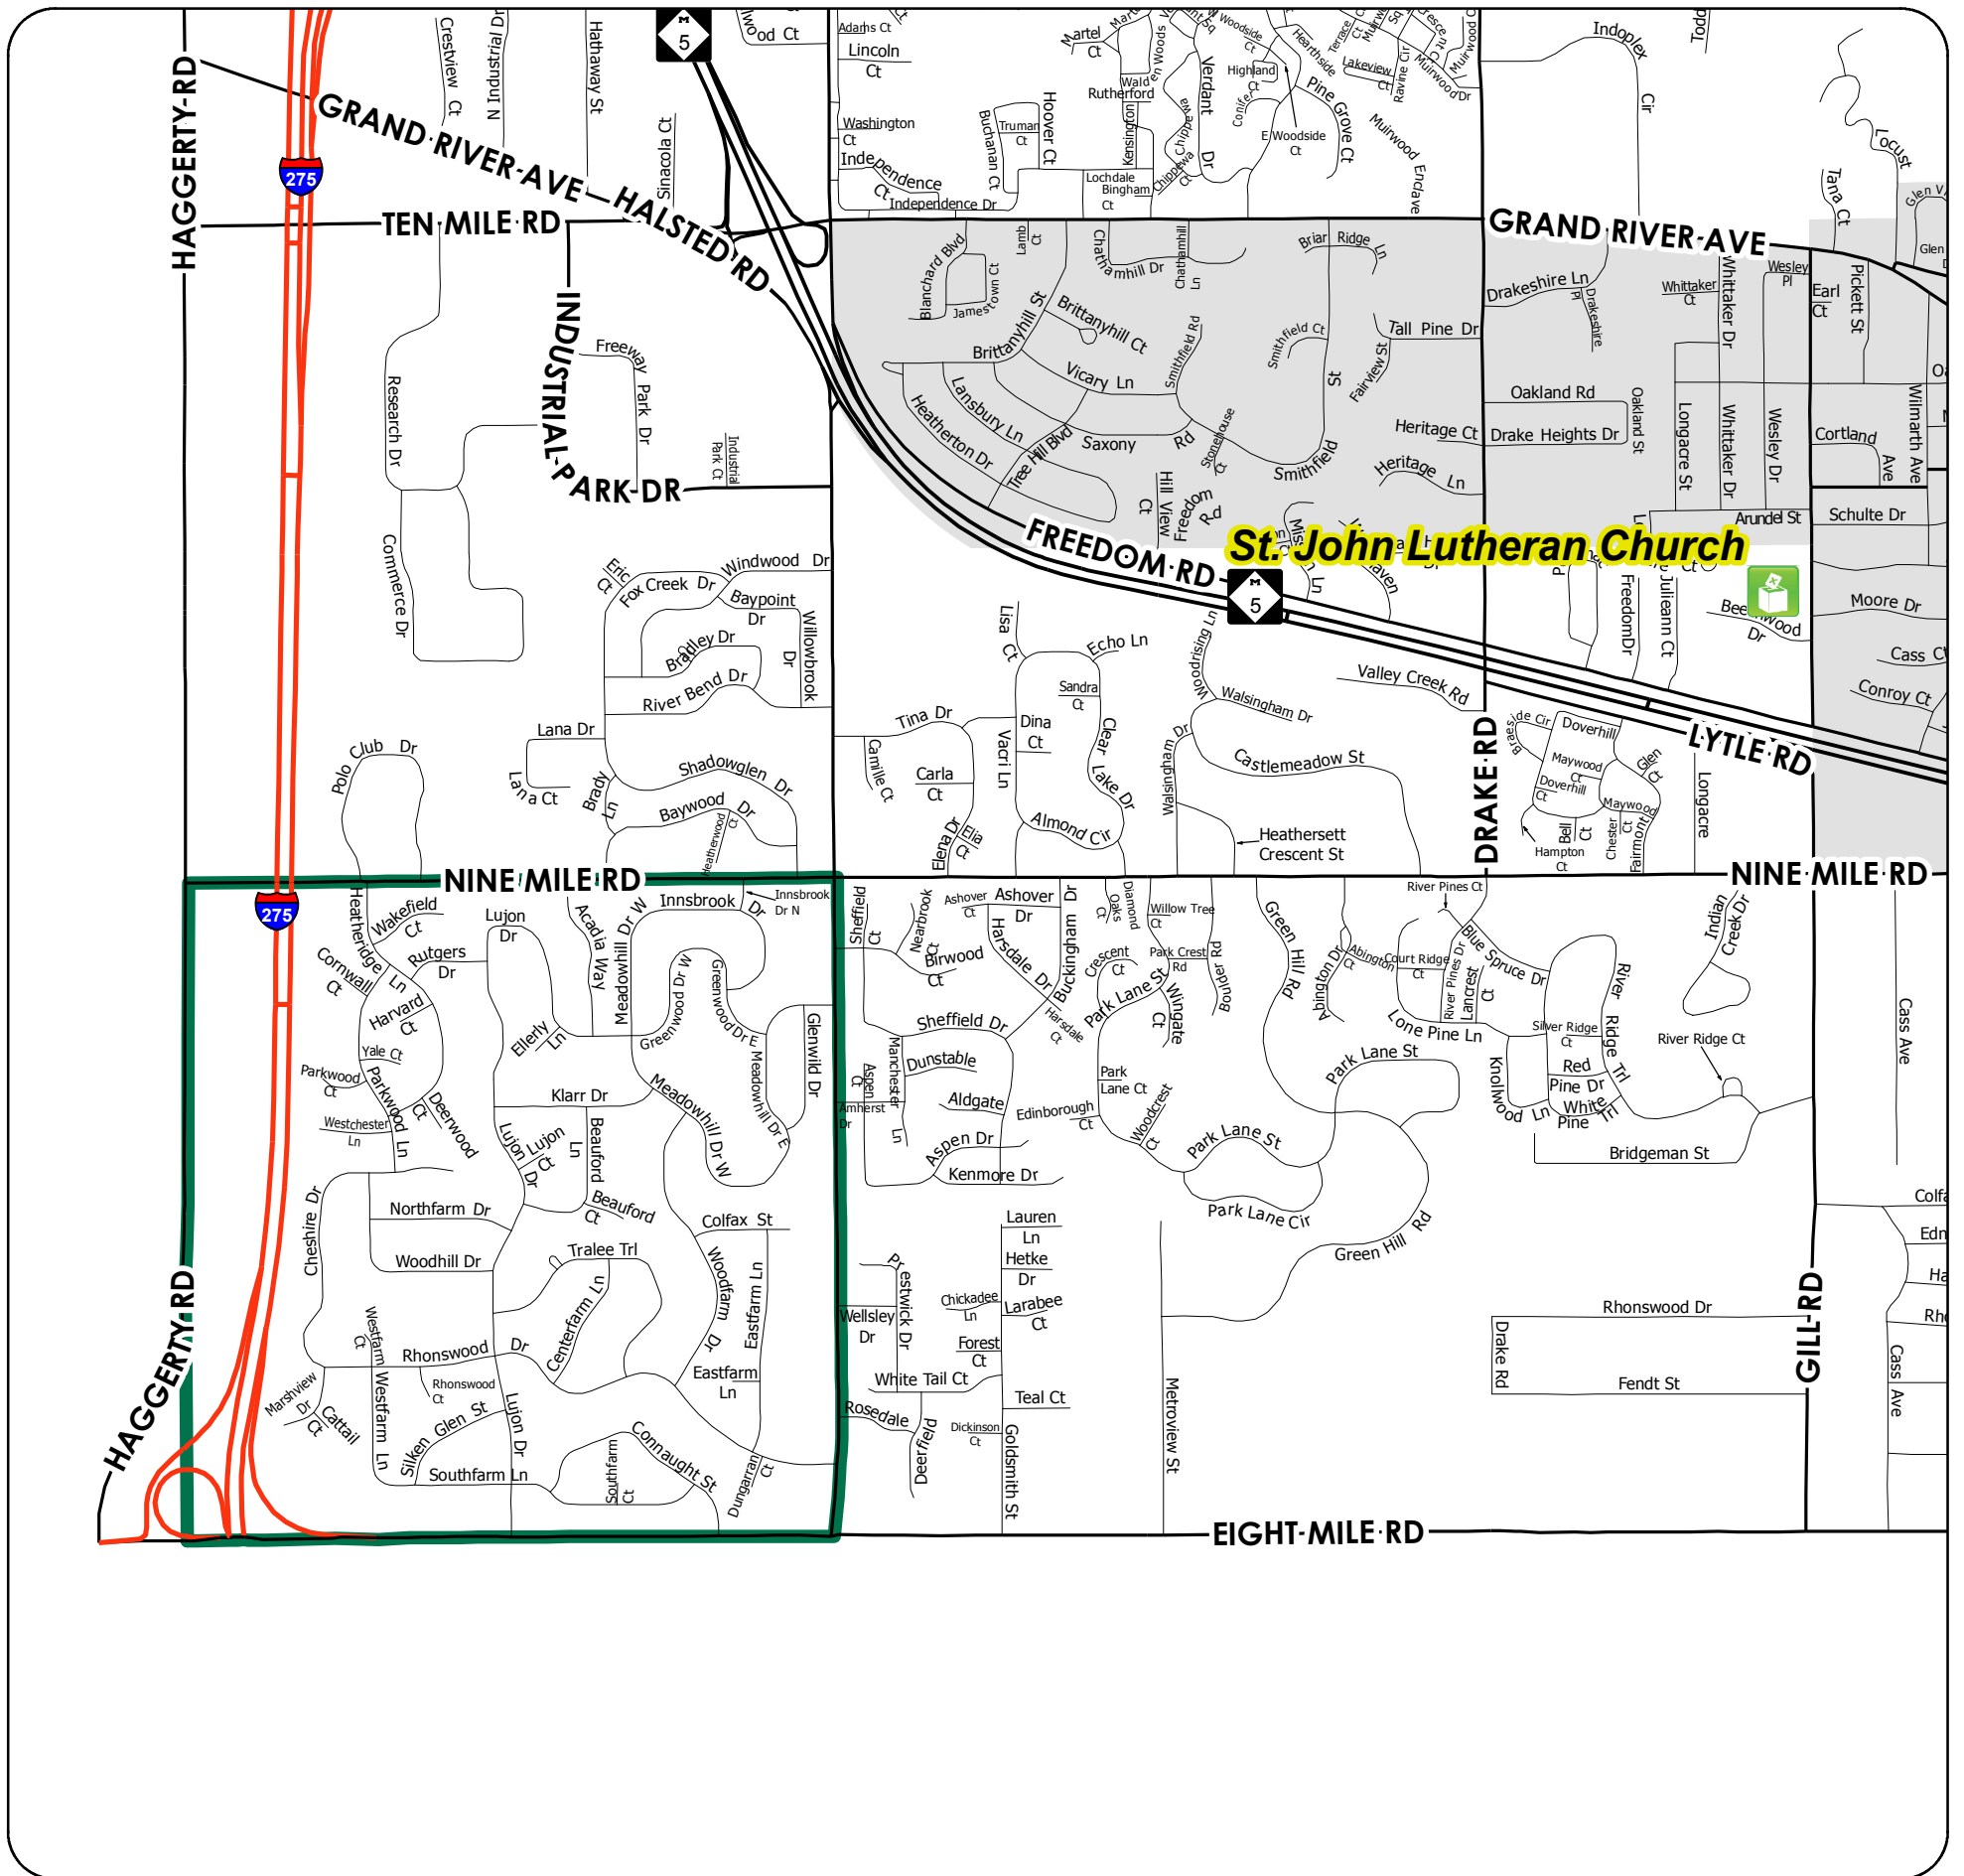

Voting Precinct 23

City of Farmington Hills, Michigan

PRECINCT STREETS

W 8 MILE RD (Portion)	KLARR DR
W 9 MILE RD (Portion)	LUJON CT
ACADIA WAY	LUJON DR
BEAUFORD LN	MARSHVIEW DR
BEAUFORD CT	W MEADOWHILL DR
CATTAIL CT	E MEADOWHILL DR
CENTERFARM LN	NORTHFARM DR
CHESHIRE DR	PARKWOOD CT
COLFAX DR	PARKWOOD LN
CONNAUGHT DR	RHONSWOOD DR
CORNWALL CT	RHONSWOOD CT
DEERWOOD CT	RUTGERS DR
DUNGARRAN CT	SILKEN GLEN DR
EASTFARM LN	SOUTHFARM LN
ELLERLY LN	SOUTHFARM CT
GLENWILD DR	TRALEE TRL
E GREENWOOD DR	WAKEFIELD CT
W GREENWOOD DR	WESTCHESTER LN
HAGGERTY RD (Portion)	WESTFARM LN
HALSTED RD (Portion)	WESTFARM CT
HARVARD CT	WOODFARM DR
HEATHERIDGE LN	WOODHILL DR
N INNSBROOK DR	YALE CT