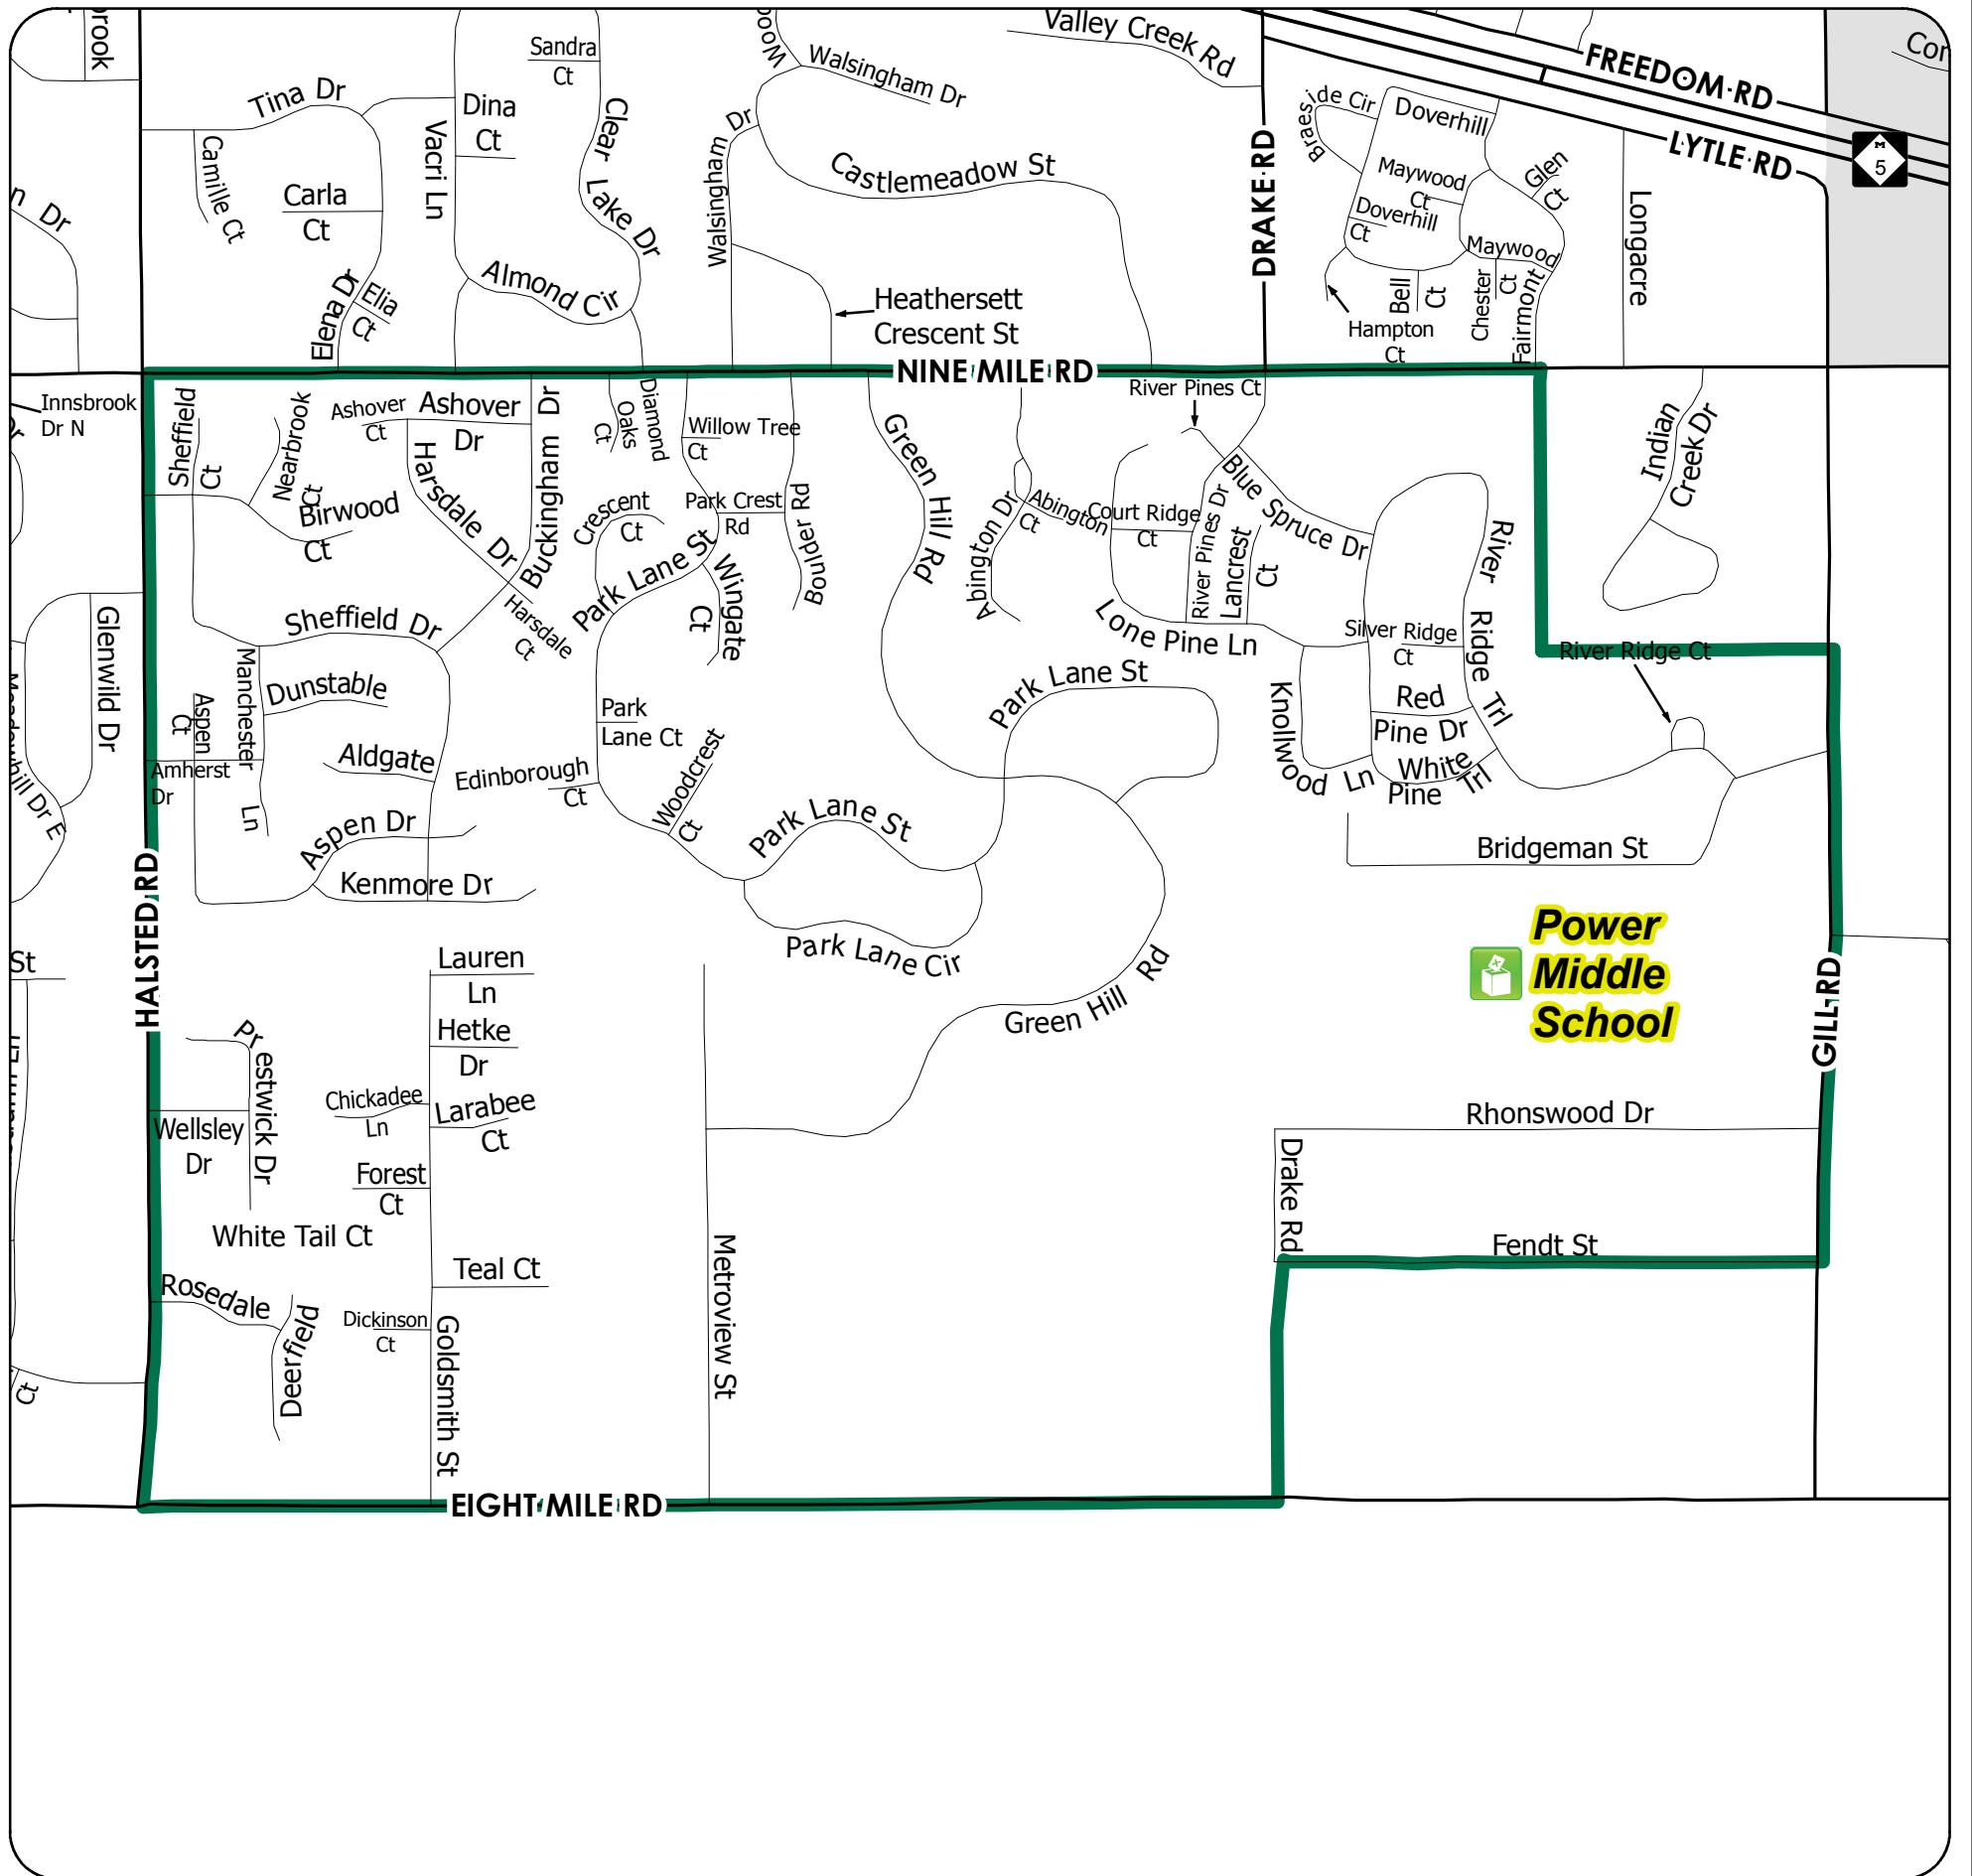

# Voting Precinct 24

## City of Farmington Hills, Michigan

### PRECINCT STREETS

W 9 MILE RD (Portion)	GOLDSMITH ST	RIVER RIDGE TRL
ABINGTON CT	GRAND HAVEN CT	RIVER RIDGE CT
ABINGTON DR	GREEN HILL RD	ROSEDALE
ALDGATE CT	HALSTED RD (Portion)	SHEFFIELD DR
ASHOVER DR	HARSDALE CT	SHEFFIELD CT
ASHOVER CT	HARSDALE DR	SILVER RIDGE CT
ASPEN CT	HETKE DR	TEAL CT
ASPEN DR	KENMORE DR	WELLSLEY DR
BIRWOOD CT	KNOLLWOOD LN	WHITE PINE TRL
BLUE SPRUCE DR	LANCREST CT	WHITE TAIL CT
BOULDER DR	LARABEE CT	WILLOW TREE CT
BRIDGEMAN ST	LAUREN LN	WINGATE CT
BUCKINGHAM DR	LONE PINE LN	WOODCREST CT
CHICKADEE CT	MANCHESTER CT	
COURT RIDGE CT	MANCHESTER LN	
CRESCENT CT	METROVIEW RD	
DEERFIELD	NEARBROOK CT	
DIAMOND CT	PARKLANE CT	
DICKINSON CT	PARKLANE CIR	
DRAKE RD	PARKLANE ST	
DUNSTABLE CT	PRESTWICK	
EDINBOROUGH CT	RED PINE DR	
FENDT ST	RHONSWOOD ST	
FOREST CT	RIVER PINES DR	
GILL RD (Portion)	RIVER PINES CT	

### PRECINCT MAP