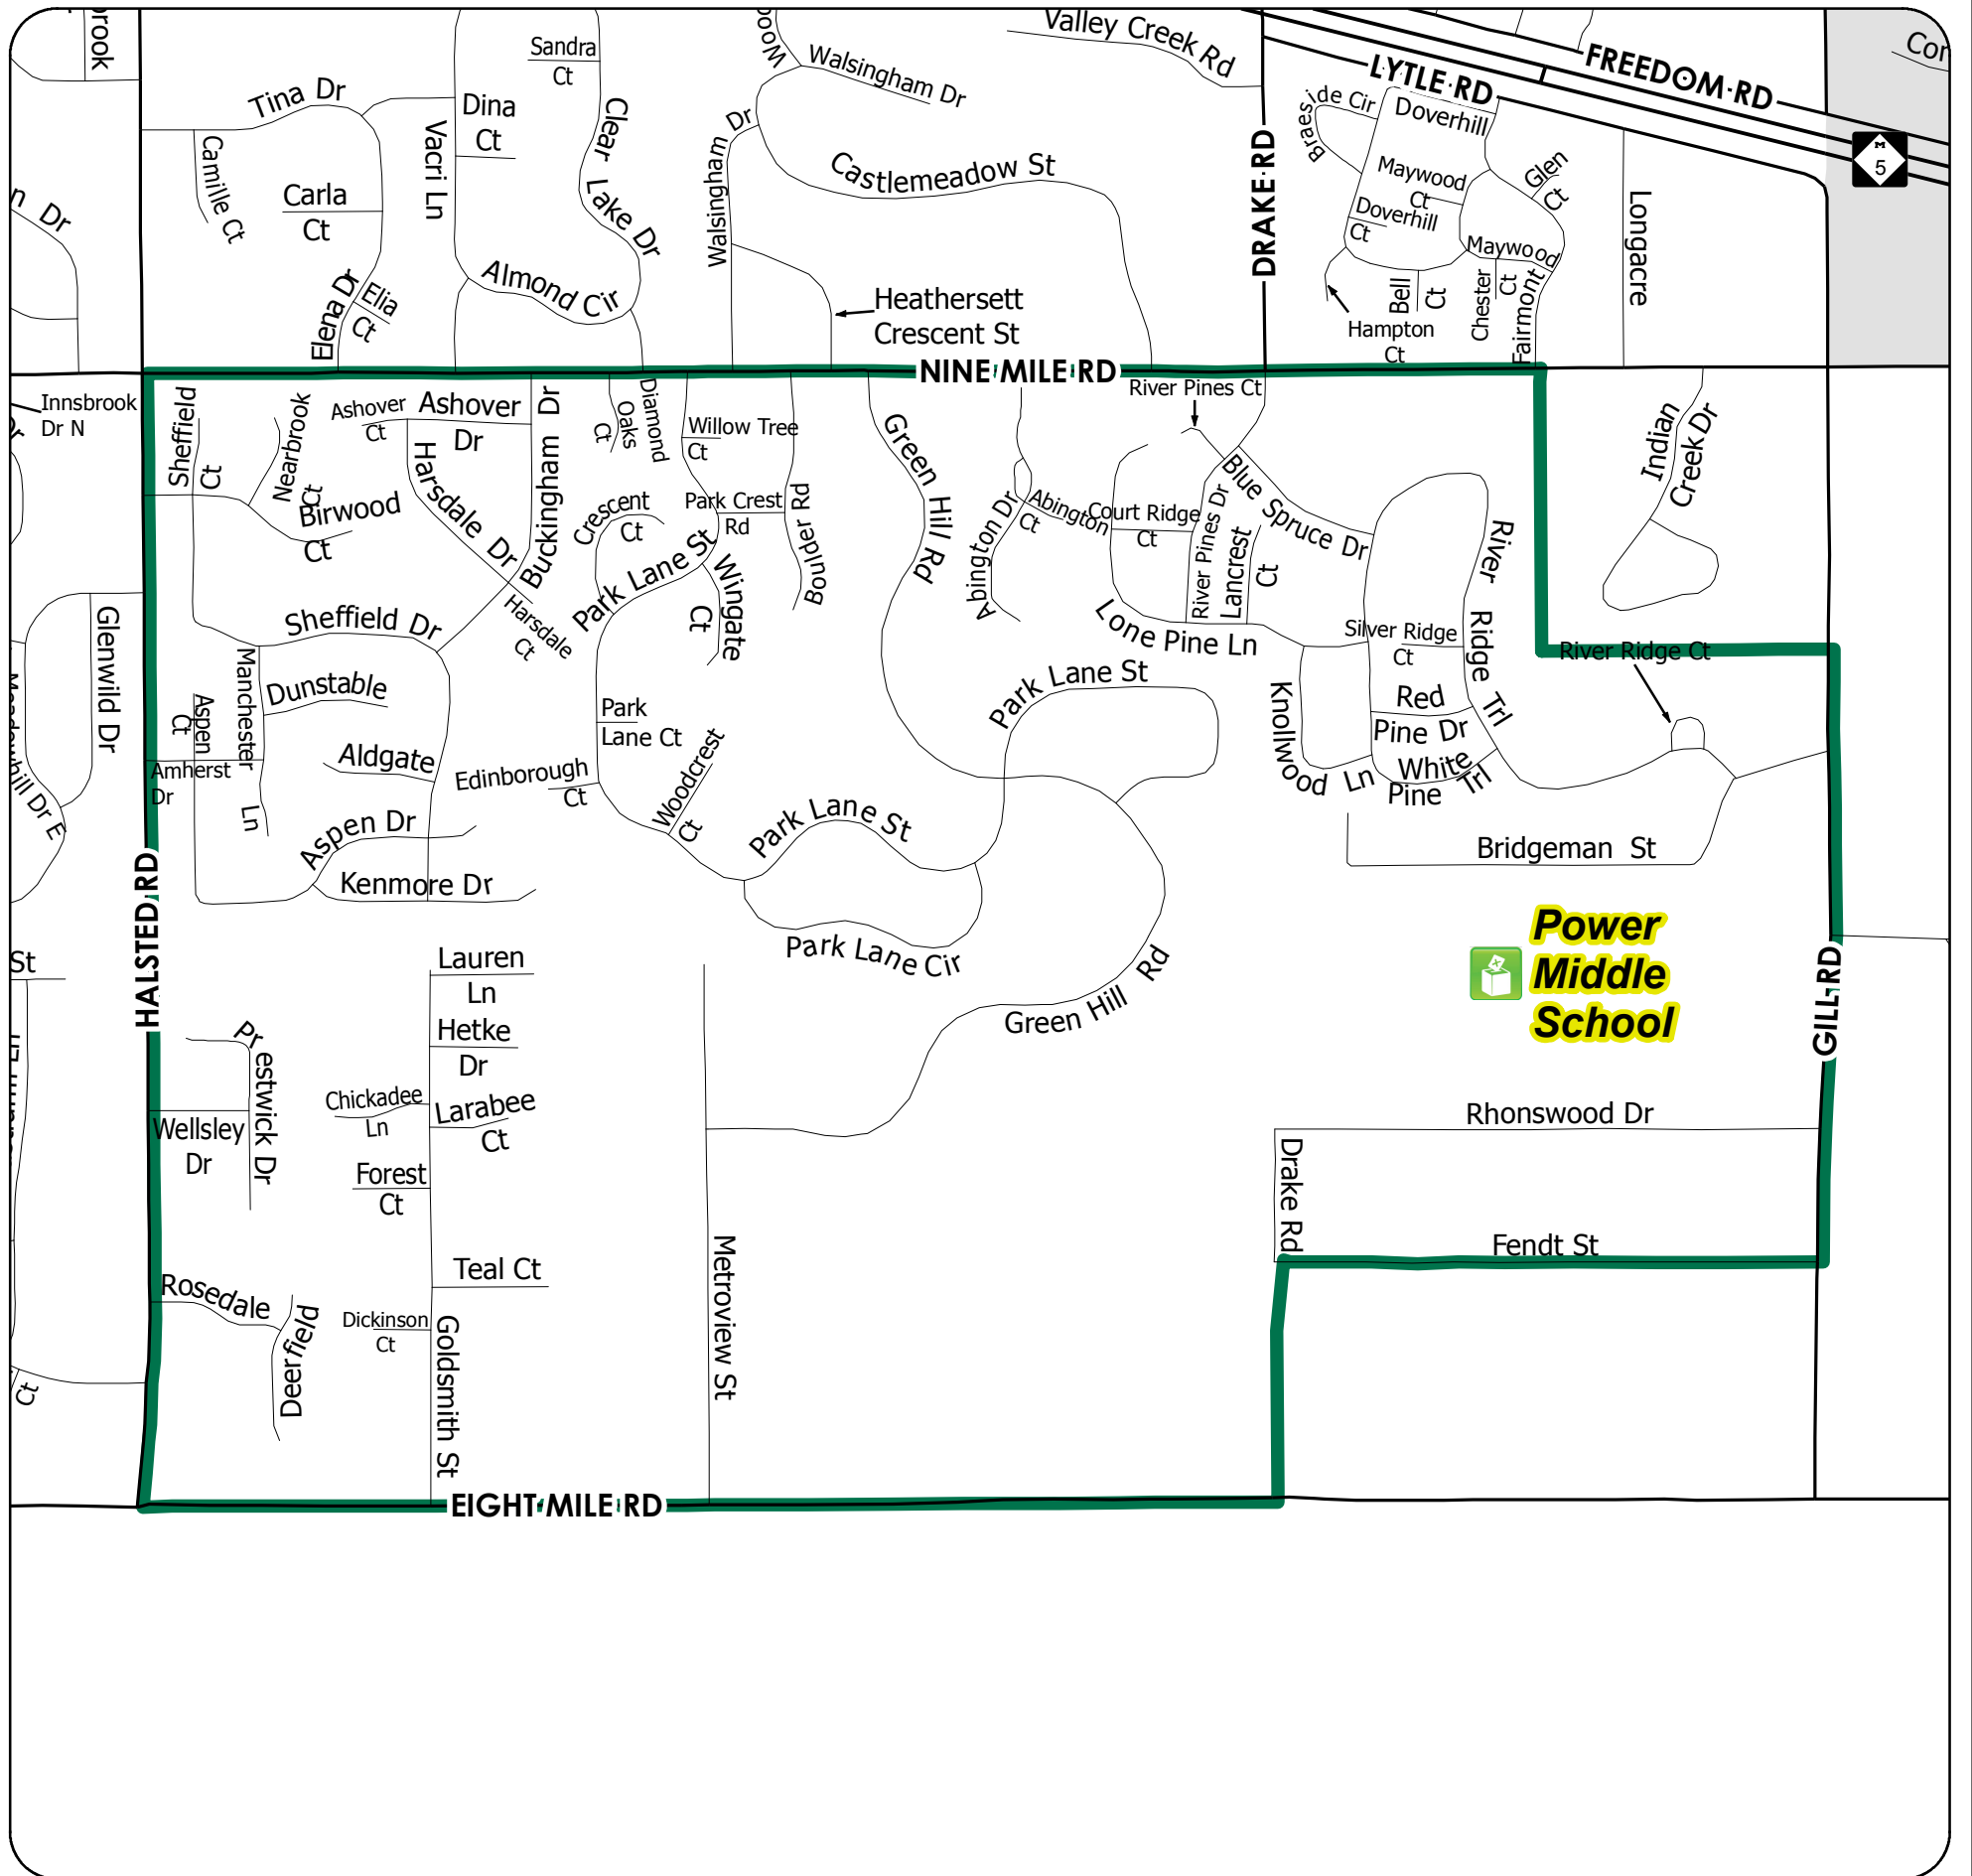

Voting Precinct 24

City of Farmington Hills, Michigan

PRECINCT STREETS

W 9 MILE RD (Portion)	GOLDSMITH ST	RIVER RIDGE TRL
ABINGTON CT	GRAND HAVEN CT	RIVER RIDGE CT
ABINGTON DR	GREEN HILL RD	ROSEDALE
ALDGATE CT	HALSTED RD (Portion)	SHEFFIELD DR
ASHOVER DR	HARSDALE CT	SHEFFIELD CT
ASHOVER CT	HARSDALE DR	SILVER RIDGE CT
ASPEN CT	HETKE DR	TEAL CT
ASPEN DR	KENMORE DR	WELLSLEY DR
BIRWOOD CT	KNOLLWOOD LN	WHITE PINE TRL
BLUE SPRUCE DR	LANCREST CT	WILLOW TREE CT
BOULDER DR	LARABEE CT	WINGATE CT
BRIDGEMAN ST	LAUREN LN	WOODCREST CT
BUCKINGHAM DR	LONE PINE LN	
CHICKADEE CT	MANCHESTER CT	
COURT RIDGE CT	MANCHESTER LN	
CRESCENT CT	METROVIEW RD	
DEERFIELD	NEARBROOK CT	
DIAMOND CT	PARKLANE CT	
DICKINSON CT	PARKLANE CIR	
DRAKE RD	PARKLANE ST	
DUNSTABLE CT	PRESTWICK	
EDINBOROUGH CT	RED PINE DR	
FENDT ST	RHONSWOOD ST	
FOREST CT	RIVER PINES DR	
GILL RD (Portion)	RIVER PINES CT	

PRECINCT LOCATIONS