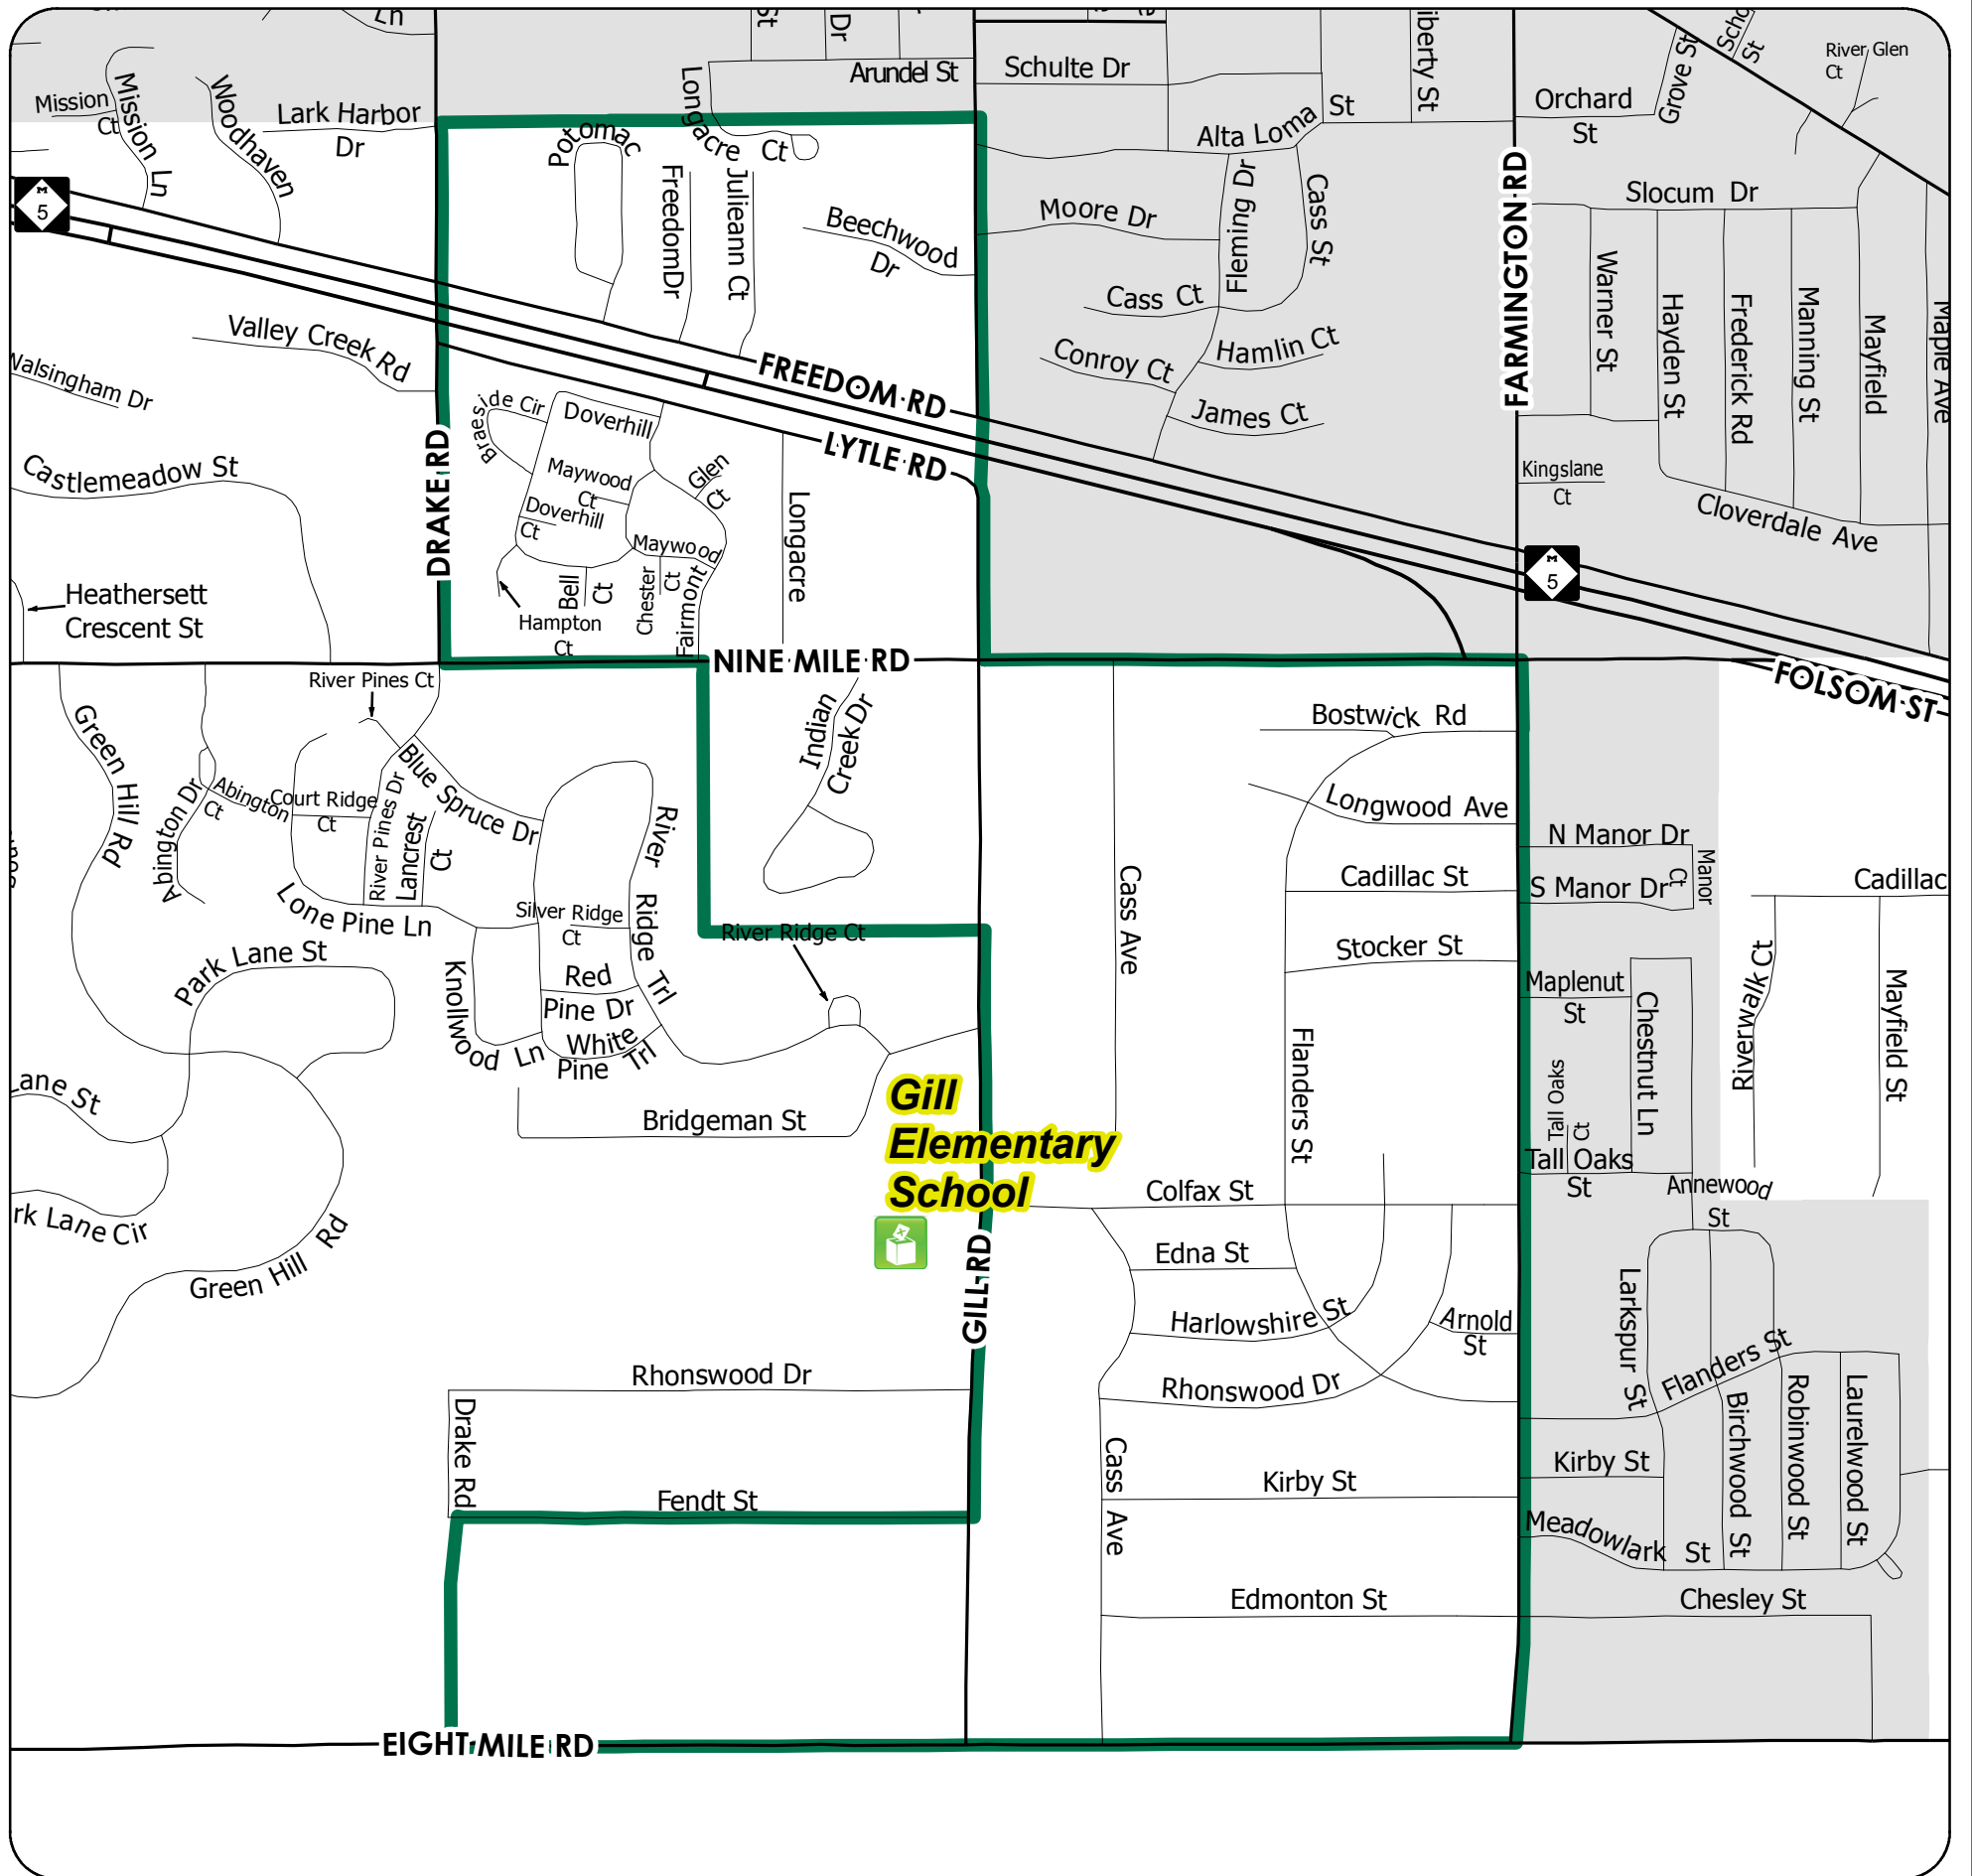

Voting Precinct 25

City of Farmington Hills, Michigan

PRECINCT STREETS

- | | |
|-------------------------|-----------------|
| W 8 MILE RD (Portion) | INDIAN CREEK DR |
| W 9 MILE RD (Portion) | JULIEANN CT |
| ARNOLD ST | KIRBY ST |
| BEECHWOOD ST | LONGACRE ST |
| BELL CT | LONGACRE CT |
| BOSTWICK PL | LONGWOOD DR |
| BRAESIDE CIR | LYTLE ST |
| CADILLAC ST | MAYWOOD CT |
| CASS ST | MAYWOOD |
| CHESTER CT | POTOMAC CIR |
| CHICKADEE CT | RHONSWOOD ST |
| COLFAX DR | STOCKER ST |
| DOVER HL | |
| DOVER HILL CT | |
| DRAKE RD (Portion) | |
| EDMONTON ST | |
| EDNA ST | |
| FAIRMONT DR | |
| FARMINGTON RD (Portion) | |
| FLANDERS ST | |
| FREEDOM RD (Portion) | |
| GILL RD | |
| GLEN CT | |
| HAMPTON CT | |
| HARLOWSHIRE ST | |