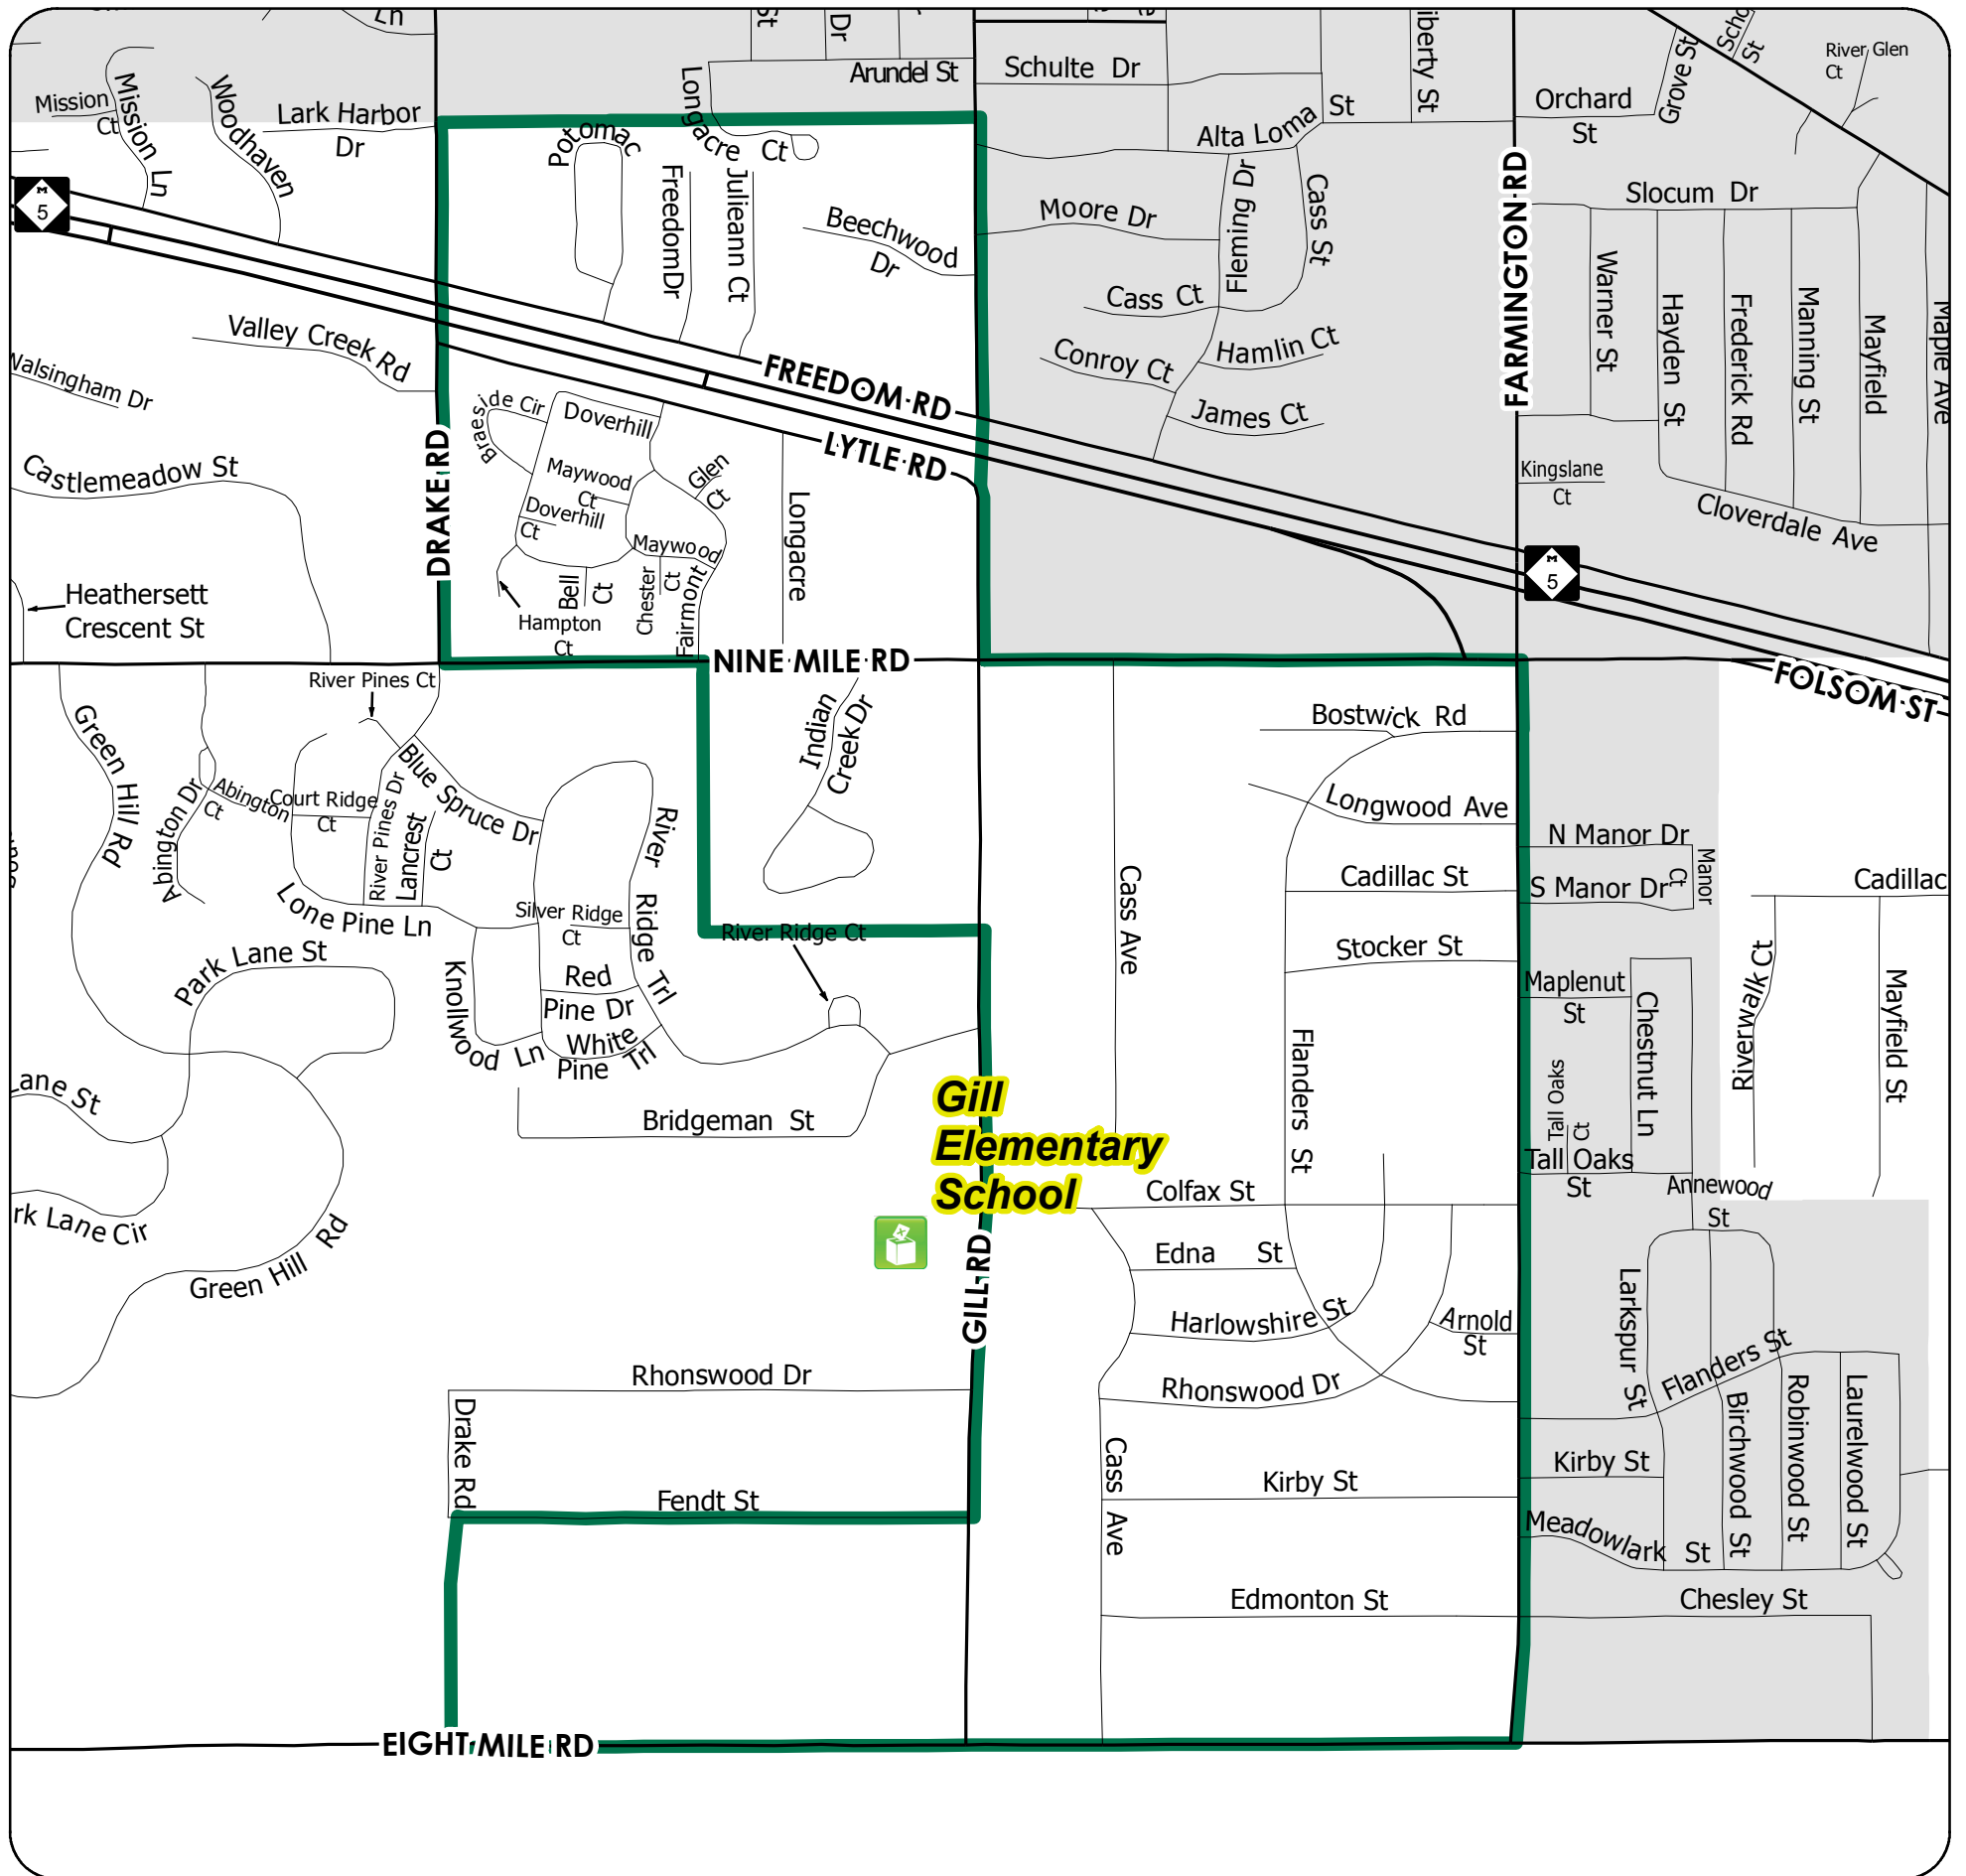

Voting Precinct 25

City of Farmington Hills, Michigan

PRECINCT STREETS

- | | |
|-------------------------|-----------------|
| W 8 MILE RD (Portion) | INDIAN CREEK DR |
| W 9 MILE RD (Portion) | JULIEANN CT |
| ARNOLD ST | KIRBY ST |
| BEECHWOOD ST | LONGACRE ST |
| BELL CT | LONGACRE CT |
| BOSTWICK PL | LONGWOOD DR |
| BRAESIDE CIR | LYTLE ST |
| CADILLAC ST | MAYWOOD CT |
| CASS ST | MAYWOOD |
| CHESTER CT | POTOMAC CIR |
| CHICKADEE CT | RHONSWOOD ST |
| COLFAX DR | STOCKER ST |
| DOVER HL | |
| DOVER HILL CT | |
| DRAKE RD (Portion) | |
| EDMONTON ST | |
| EDNA ST | |
| FAIRMONT DR | |
| FARMINGTON RD (Portion) | |
| FLANDERS ST | |
| FREEDOM RD (Portion) | |
| GILL RD | |
| GLEN CT | |
| HAMPTON CT | |
| HARLOWSHIRE ST | |

PRECINCT MAP

MAP LEGEND

-  Voting Location
-  Voting Precinct Boundary

DISCLAIMER: Although the information provided by this map is believed to be reliable, its accuracy is not warranted in any way. The City of Farmington Hills assumes no liability for any claims arising from the use of this map.