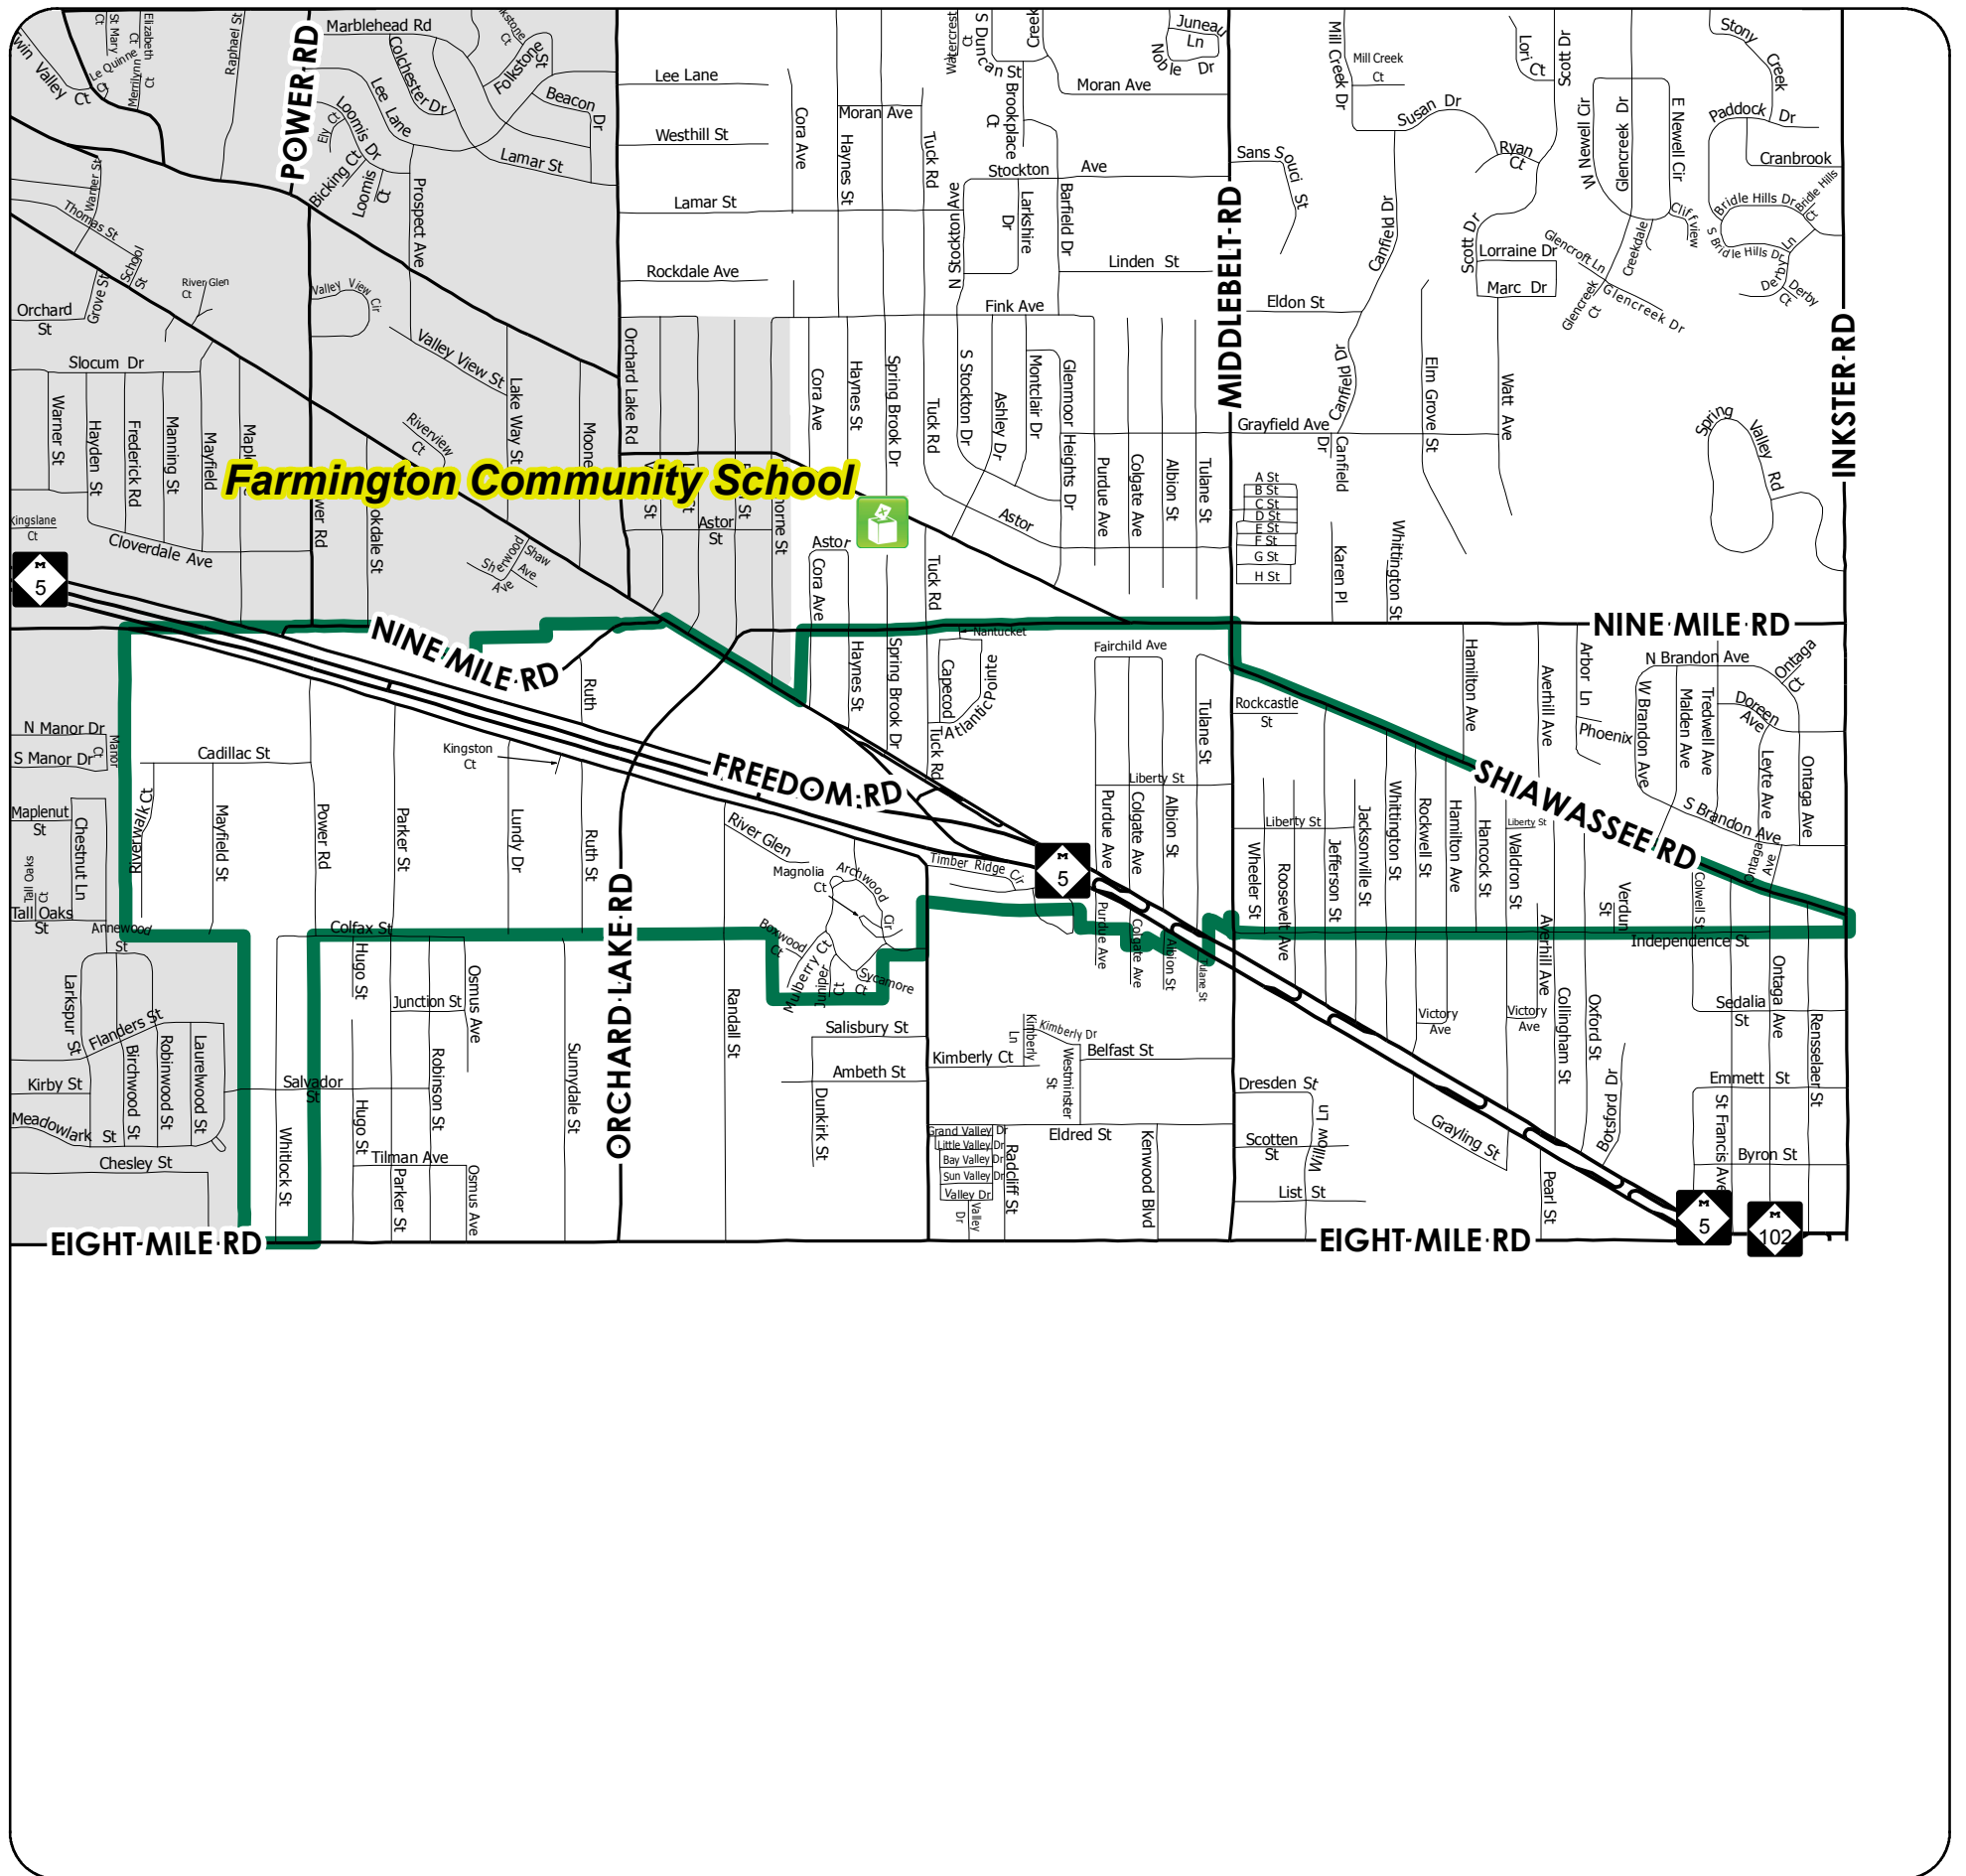

Voting Precinct 26

City of Farmington Hills, Michigan

PRECINCT STREETS

W 9 MILE RD (Portion)	LIBERTY ST	SYCAMORE CT
ALBION AVE	LUNDY DR	TIMBERIDGE CIR
ARCHWOOD CIR	MAGNOLIA CT	TUCK RD (Portion)
ATLANTIC POINTE	MAYFIELD ST	TULANE AVE
AVERHILL ST	MIDDLEBELT RD (Portion)	VERDUN ST
BOXWOOD CT	MULBERRY CT	WALDRON ST
CADILLAC ST	NANTUCKET DR	WHEELER ST
CAPE COD WAY	ONTAGA ST	WHITLOCK ST
COLFAX DR	ORCHARD LAKE RD (Portion)	WHITTINGTON ST
COLGATE ST	OXFORD AVE	
COLLINGHAM AVE	PARKER ST	
COLWELL ST	POWER RD	
CORA AVE	PURDUE AVE	
FOLSOM RD (Portion)	RANDALL ST	
FREEDOM RD (Portion)	RENSELAER ST	
GRAND RIVER AVE (Portion)	RIVER GLN	
HAMILTON AVE	RIVERWALK CT	
HANCOCK ST	ROCKCASTLE ST	
HAYNES AVE	ROCKWELL ST	
INDEPENDENCE ST	ROOSEVELT AVE	
INKSTER RD (Portion)	RUTH ST	
JACKSONVILLE ST	SAINT FRANCIS ST	
JEFFERSON ST	SALVADOR ST	
JUNIPER CT	SHIAWASSEE ST	
KINGSTON CT	SPRINGBROOK AVE	

PRECINCT MAP

MAP LEGEND

- Voting Location
- Voting Precinct Boundary

DISCLAIMER: Although the information provided by this map is believed to be reliable, its accuracy is not warranted in any way. The City of Farmington Hills assumes no liability for any claims arising from the use of this map.