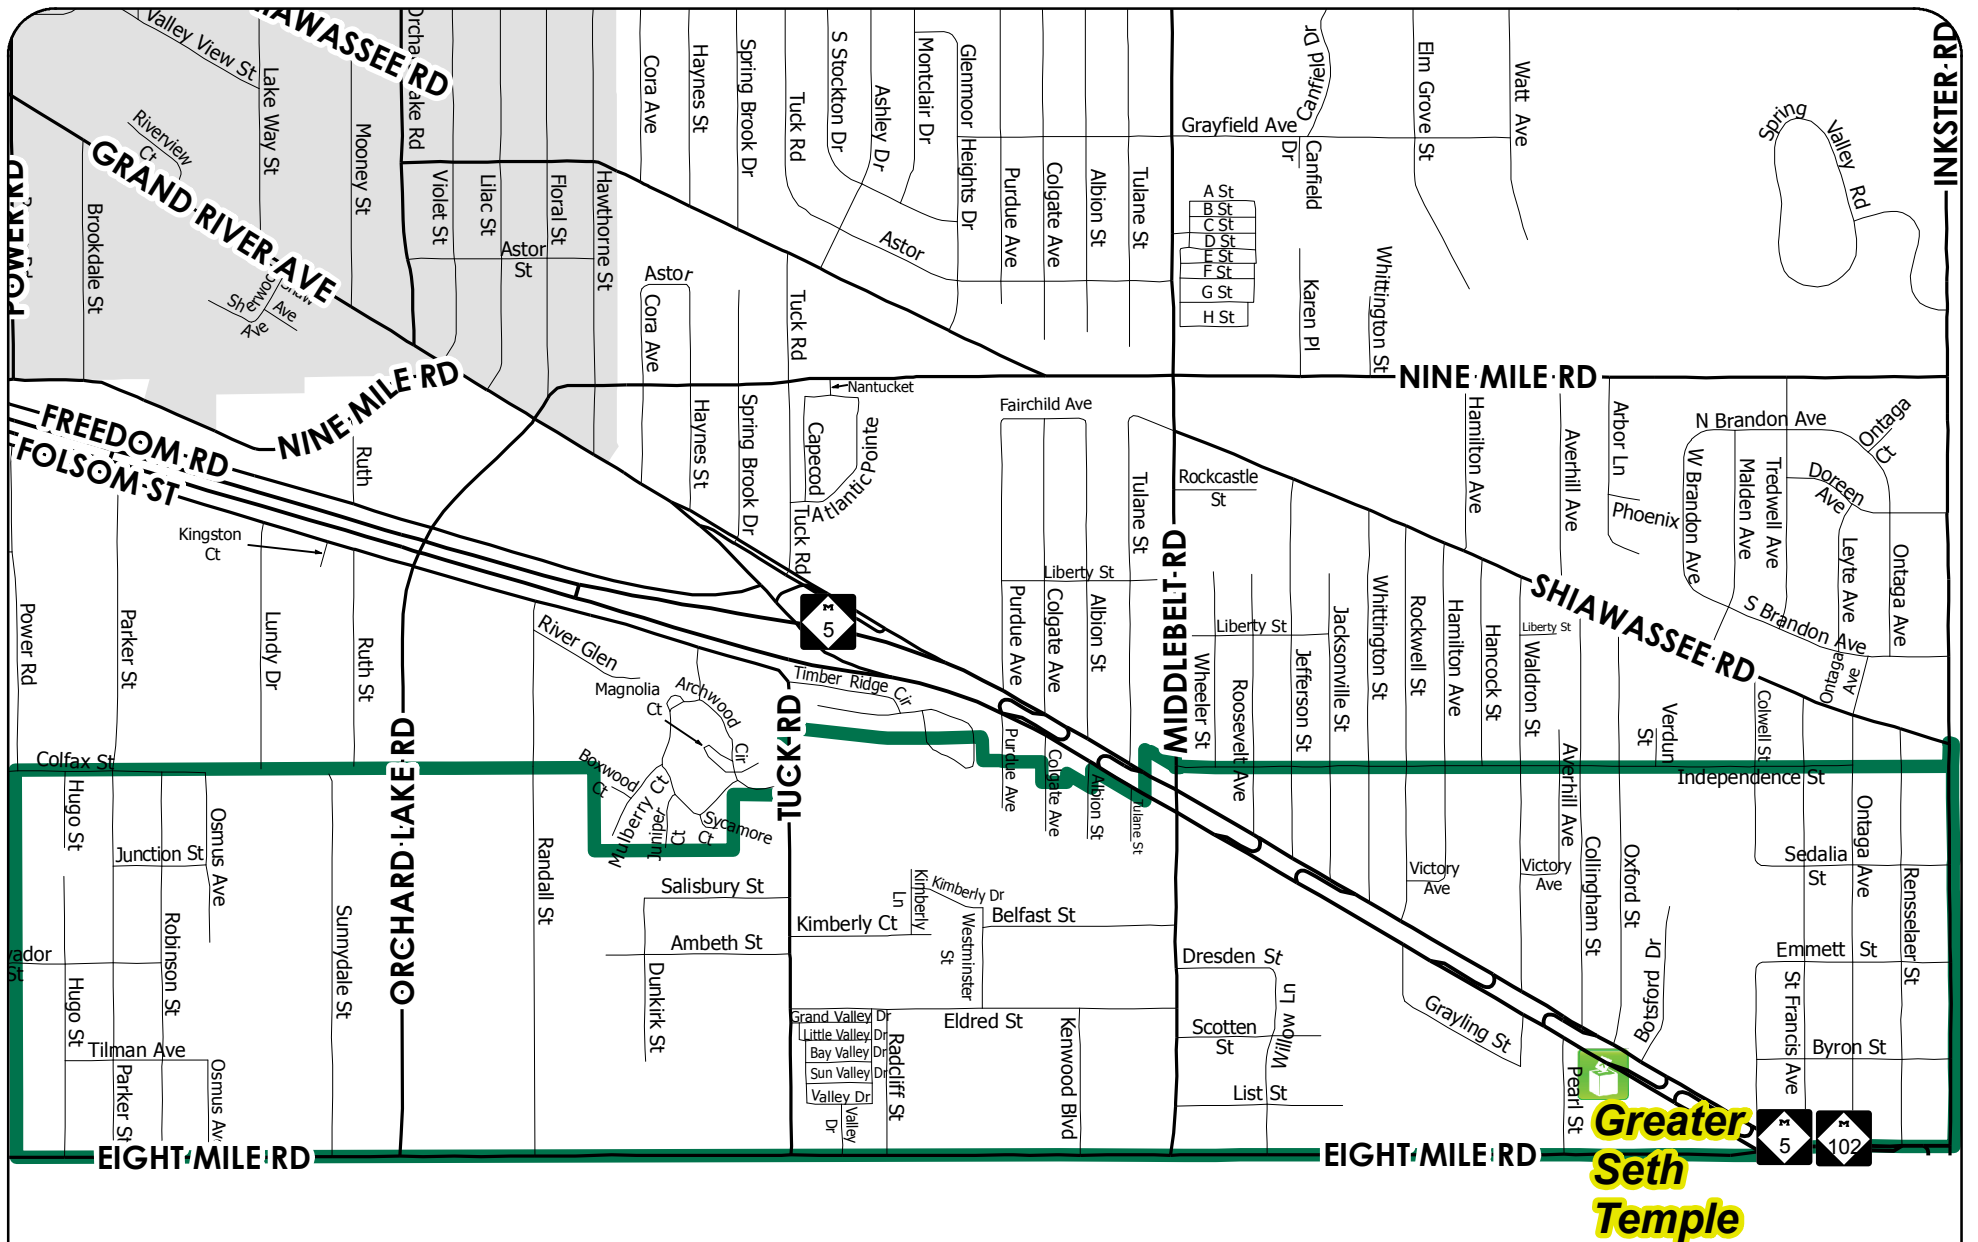

Voting Precinct 27

City of Farmington Hills, Michigan

NOTE: Election traffic must use Grand River entrance.

PRECINCT STREETS

W 8 MILE RD (Portion)	KIMBERLY CT	TIMBERIDGE CIR
ALBION AVE	KIMBERLY DR	TUCK RD (Portion)
AMBETH ST	LIST ST	TULANE AVE
AVERHILL ST	LUNDY DR	WALDRON ST
BELFAST ST	MIDDLEBELT RD (Portion)	WESTMINSTER
BOTSFORD DR	ONTAGA ST	WESTMINSTER ST
BYRON	ORCHARD LAKE RD (Portion)	WHEELER ST
COLFAX DR	OSMUS ST	WHITTINGTON ST
COLGATE ST	OXFORD AVE	WILLOW LN
COLLINGHAM AVE	PARKER ST	
COLWELL ST	PEARL ST	
DRESDEN ST	PURDUE AVE	
DUNKIRK ST	RADCLIFF ST	
ELDRED ST	RANDALL ST	
GRAND RIVER AVE (Portion)	RENSELAER ST	
GRAYLING AVE	ROBINSON ST	
HAMILTON AVE	ROCKWELL ST	
HUGO ST	ROOSEVELT AVE	
INDEPENDENCE ST	RUTH ST	
INKSTER RD (Portion)	SAINT FRANCIS ST	
JACKSONVILLE ST	SALISBURY ST	
JEFFERSON ST	SALVADOR ST	
JUNCTION ST	SCOTTEN ST	
KENWOOD ST	SEDALIA AVE	
KIMBERLY LN	SUNNYDALE ST	