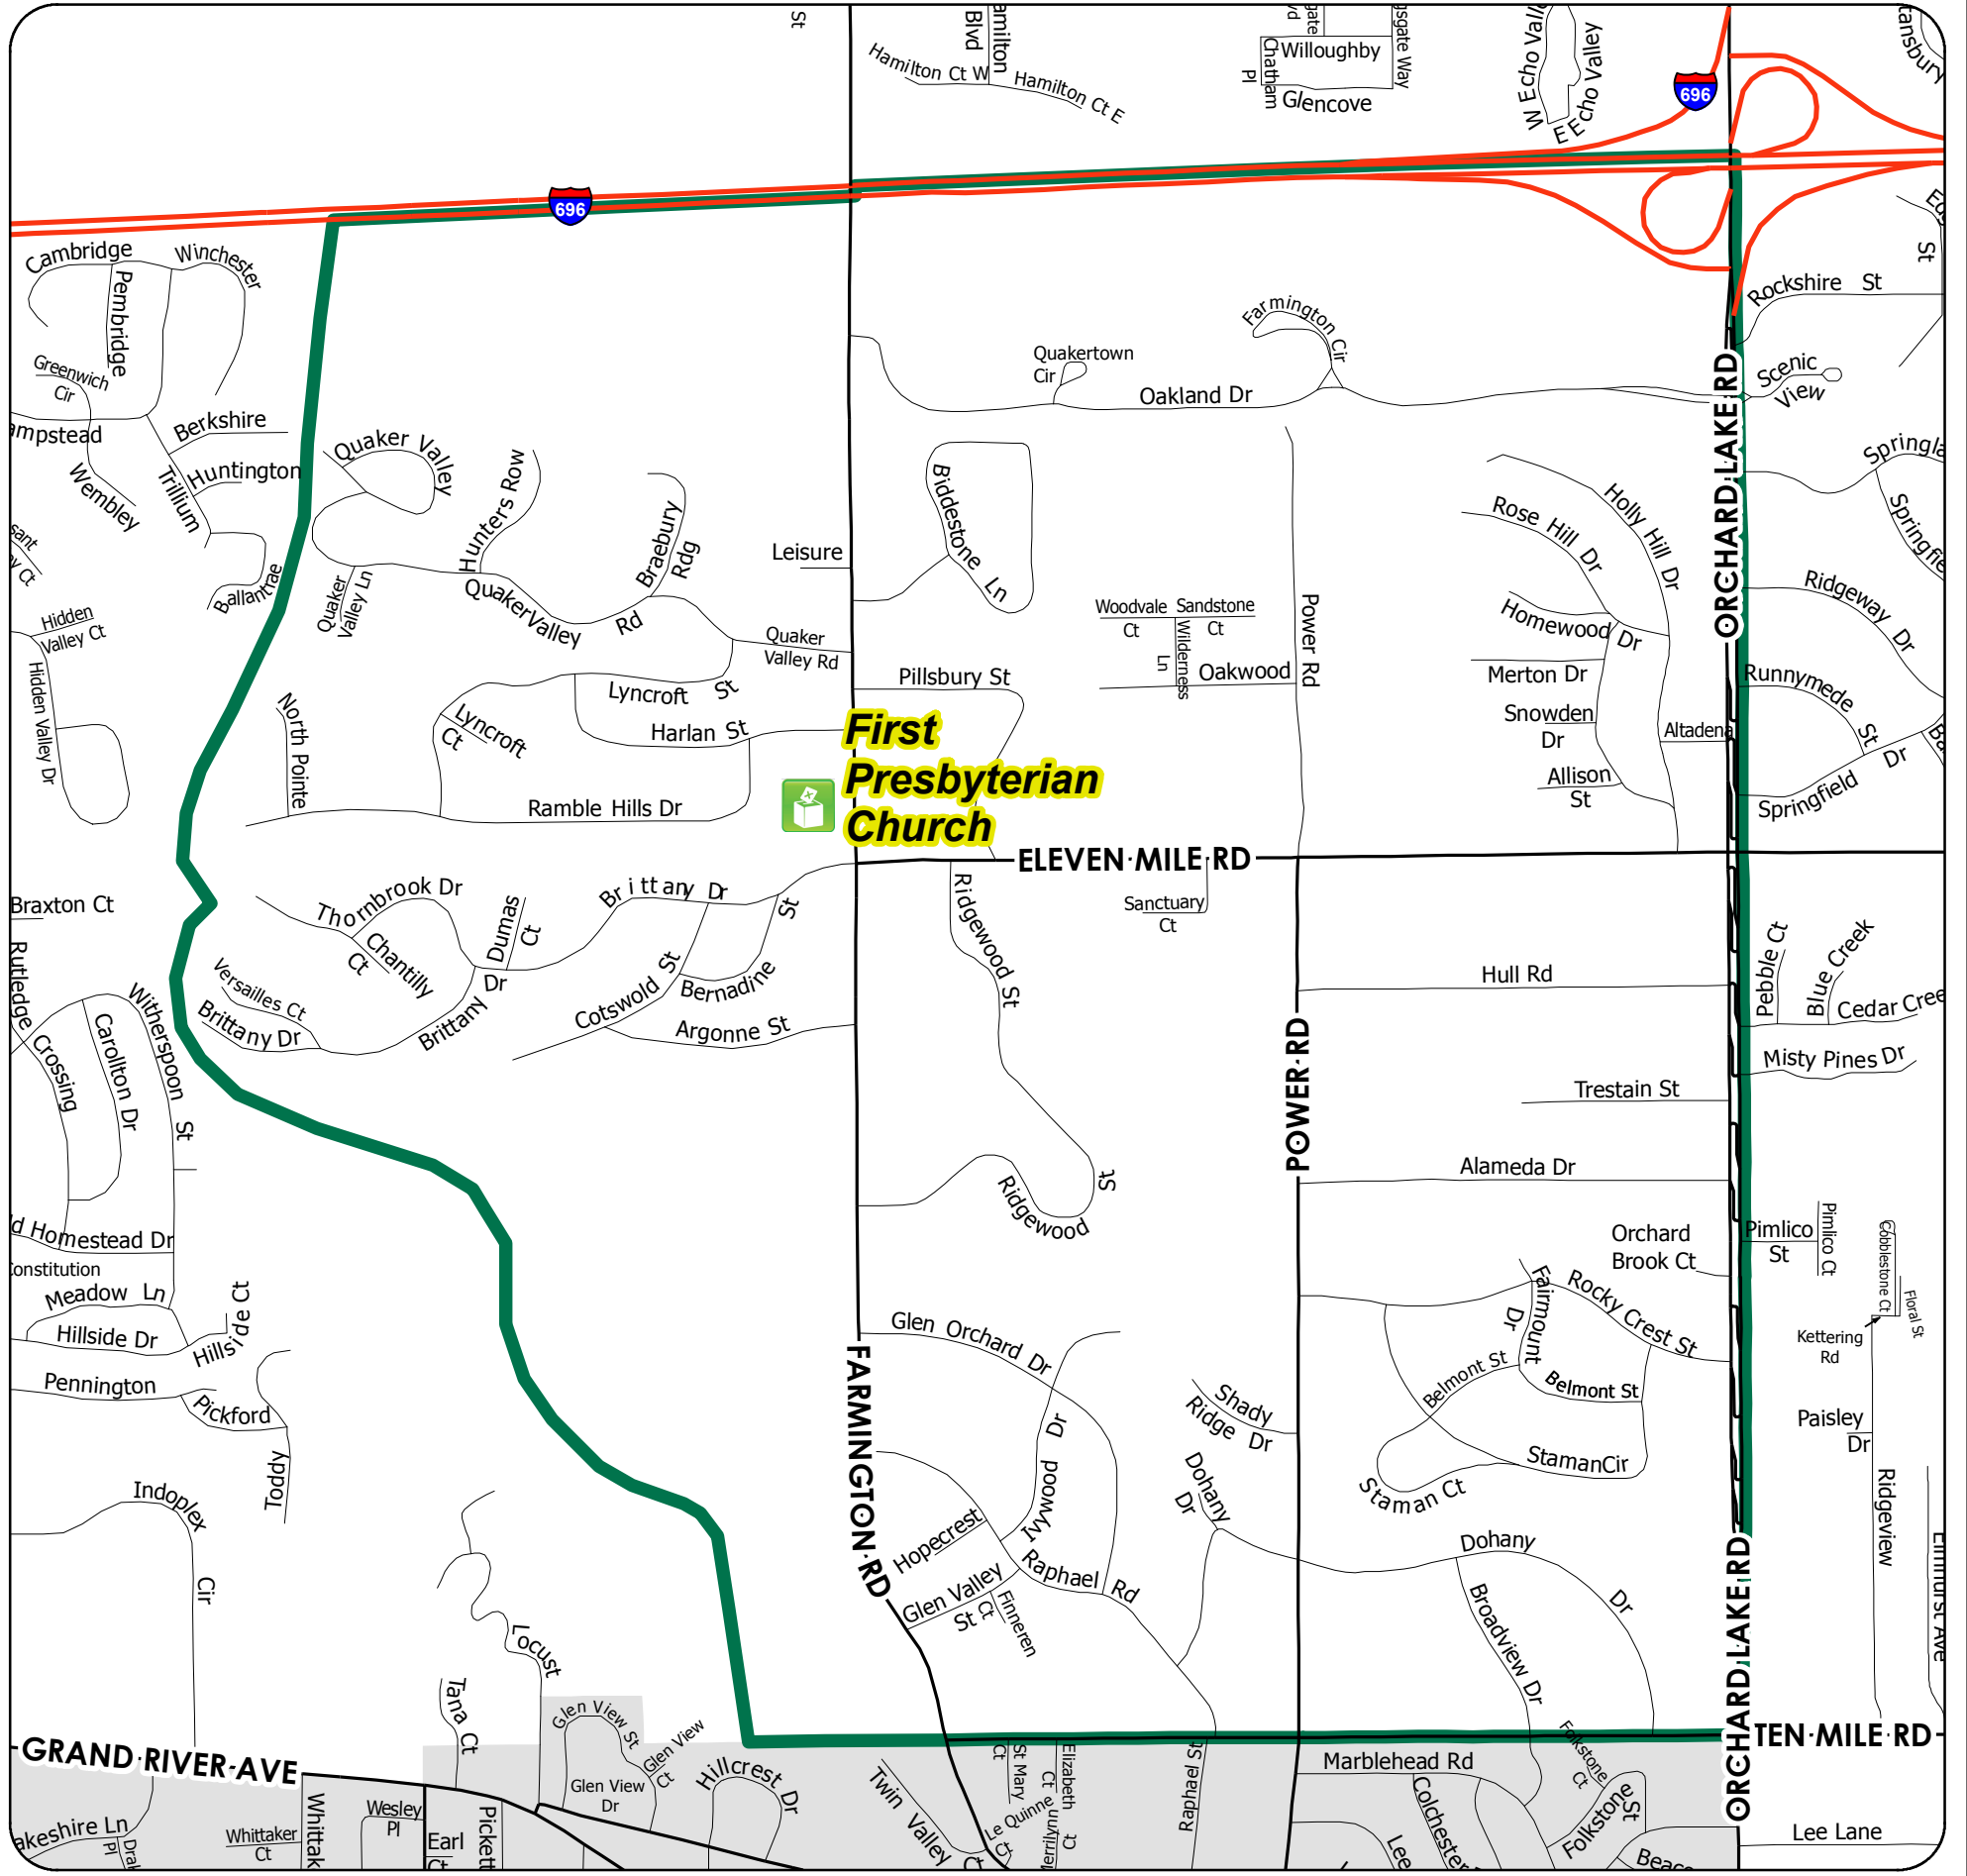

Voting Precinct 14

City of Farmington Hills, Michigan

PRECINCT STREETS

W 10 MILE RD (Portion)	HUNTERS ROW	STAMAN CIR
W 11 MILE RD (Portion)	IVYWOOD DR	THORNBROOK ST
ALAMEDA ST	KINGSGATE WAY	TRESTAIN ST
ALLISON DR	LEISURE LN	VERSAILLES CT
ARGONNE RD	LYNCROFT CT	WILDERNESS
BELMONT ST	LYNCROFT ST	WOODVALE
BERNADINE DR	MERTON DR	
BIDDESTONE LN	NORTHPOINTE	
BRAEBURY RDG	OAKWOOD	
BRITTANY DR	ORCHARD BROOK CT	
BROADVIEW ST	ORCHARD LAKE RD (Portion)	
CHANTILLY CT	PILLSBURY ST	
COTSWOLD ST	POWER RD (Portion)	
DOHANY DR	QUAKER VALLEY RD	
DUMAS CT	QUAKER VALLEY LN	
FAIRMOUNT ST	RAMBLE HILLS DR	
FARMINGTON RD (Portion)	RAPHAEL RD	
FINNEREN CT	RIDGEWOOD DR	
GLEN ORCHARD DR	ROCKY CRST	
GLEN VALLEY DR	ROSE HILL DR	
HARLAN DR	SANCTUARY CT	
HOLLY HILL DR	SANDSTONE	
HOMWOOD DR	SHADY RIDGE DR	
HOPECREST CT	SNOWDEN ST	
HULL AVE	STAMAN CT	

PRECINCT MAP

MAP LEGEND

- Voting Location
- Voting Precinct Boundary

DISCLAIMER: Although the information provided by this map is believed to be reliable, its accuracy is not warranted in any way. The City of Farmington Hills assumes no liability for any claims arising from the use of this map.