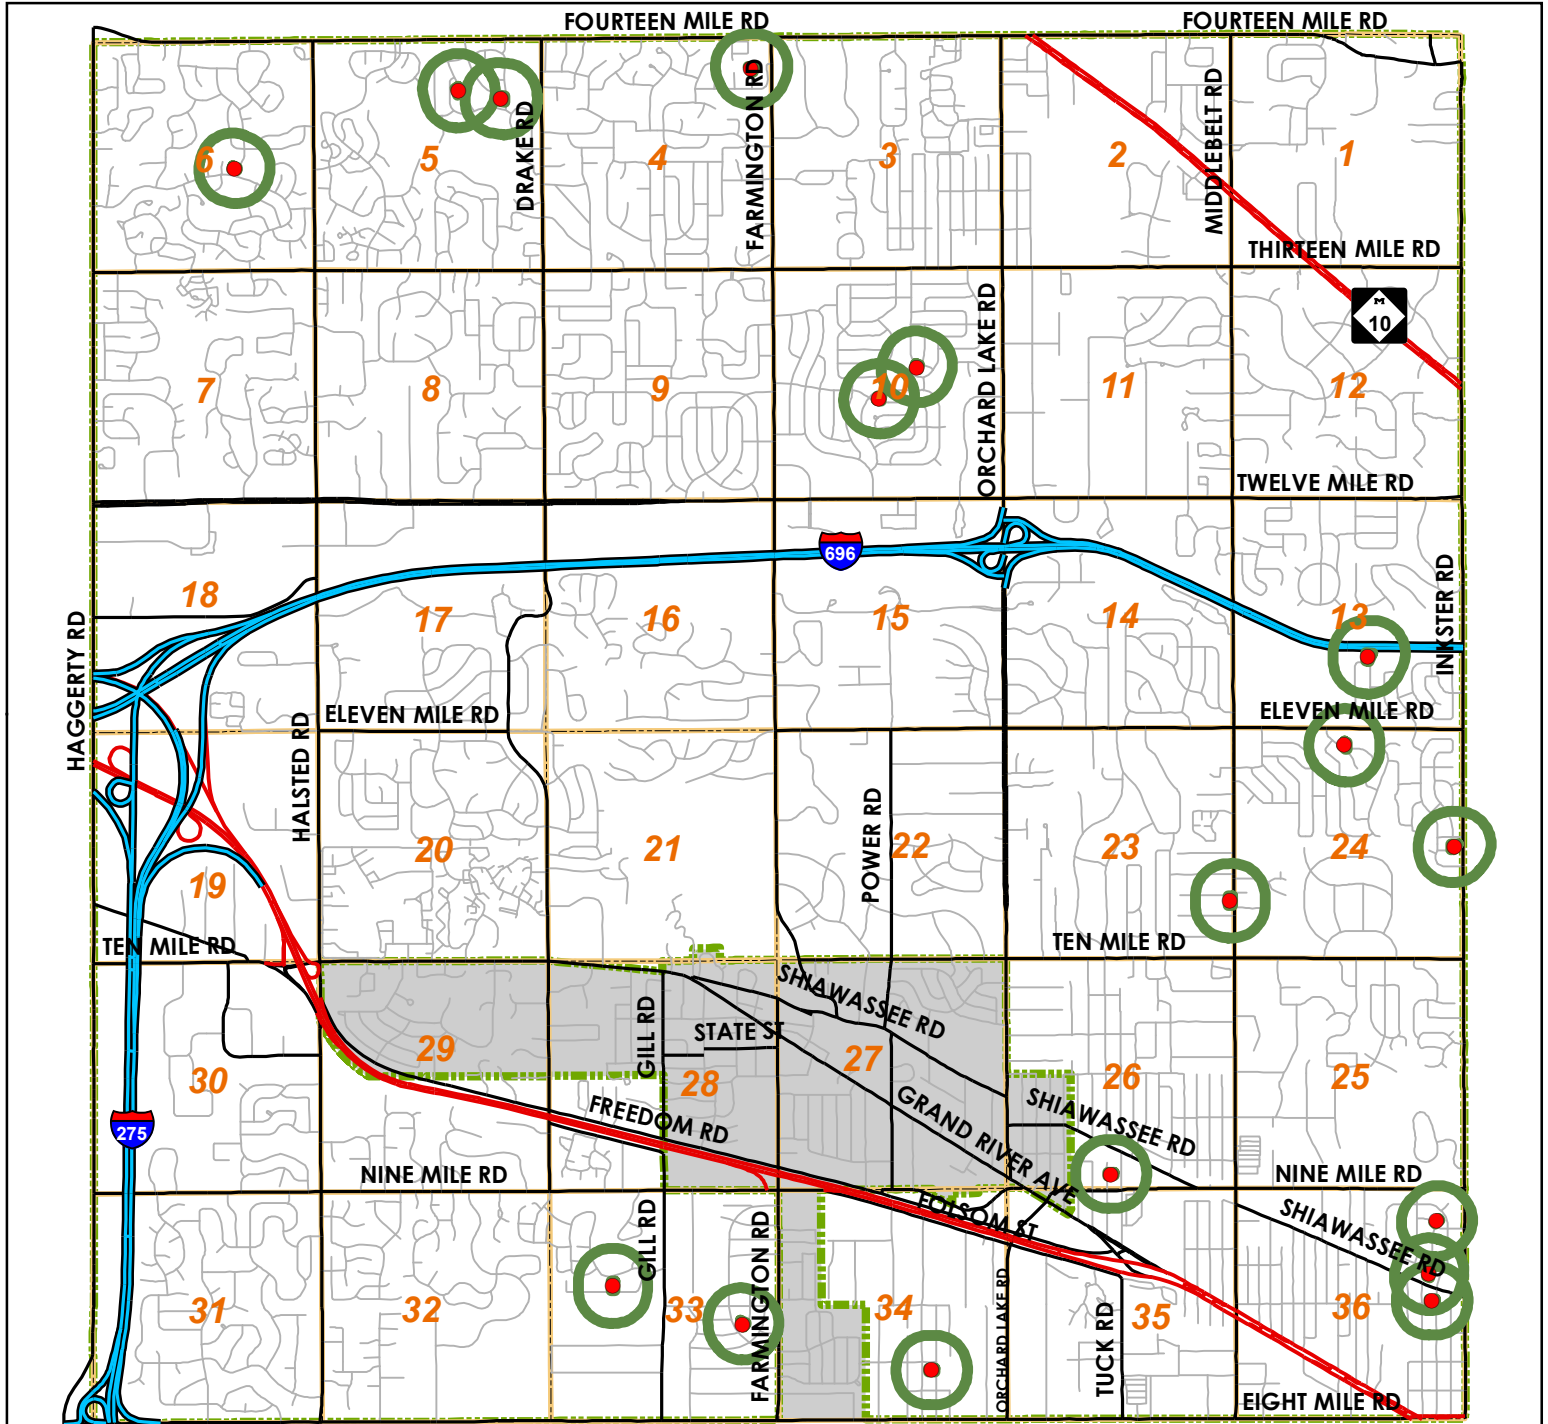

State-Licensed Day Care Homes

City of Farmington Hills, Michigan

November 2018

SOURCE: City of Farmington Hills City Clerk, 11-30-2018
Oakland County GIS, 2018

● State Licensed Day Care
● 750-Foot Buffer Zone
Base Map
— Interstates
— State routes
— Major roads
— Minor roads
 Municipal boundaries

Chapter 34, Article III, Section 34-4.16(5) of the Farmington Hills City Code

5. The state licensed day care home shall not be located closer than seven hundred fifty (750) feet from another licensed day care home. The distance required above shall be measured from the respective point on each property line that is nearest to the other.