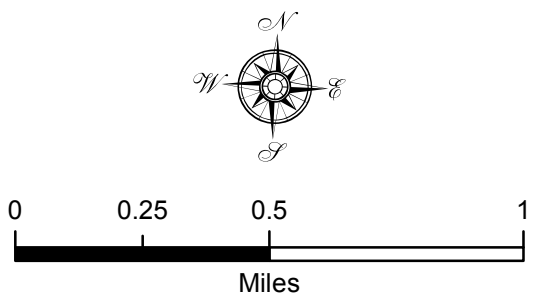

Speed Limits

City of Farmington Hills, Michigan

| Speed Limits | | Minor roads (25 MPH) |
|--------------|--------|----------------------|
| | 25 MPH | |
| | 30 MPH | |
| | 40 MPH | |
| | 45 MPH | |
| | 50 MPH | |
| | 70 MPH | |

 SOURCE: City of Farmington Hills GIS, 2017
 Oakland County GIS, 2017
 DISCLAIMER: Although the information provided by this map is believed to be reliable, its accuracy is not warranted in any way. The City of Farmington Hills assumes no liability for any claims arising from the use of this map. Speeds for City of Farmington provided as-is from original data and not independently verified.