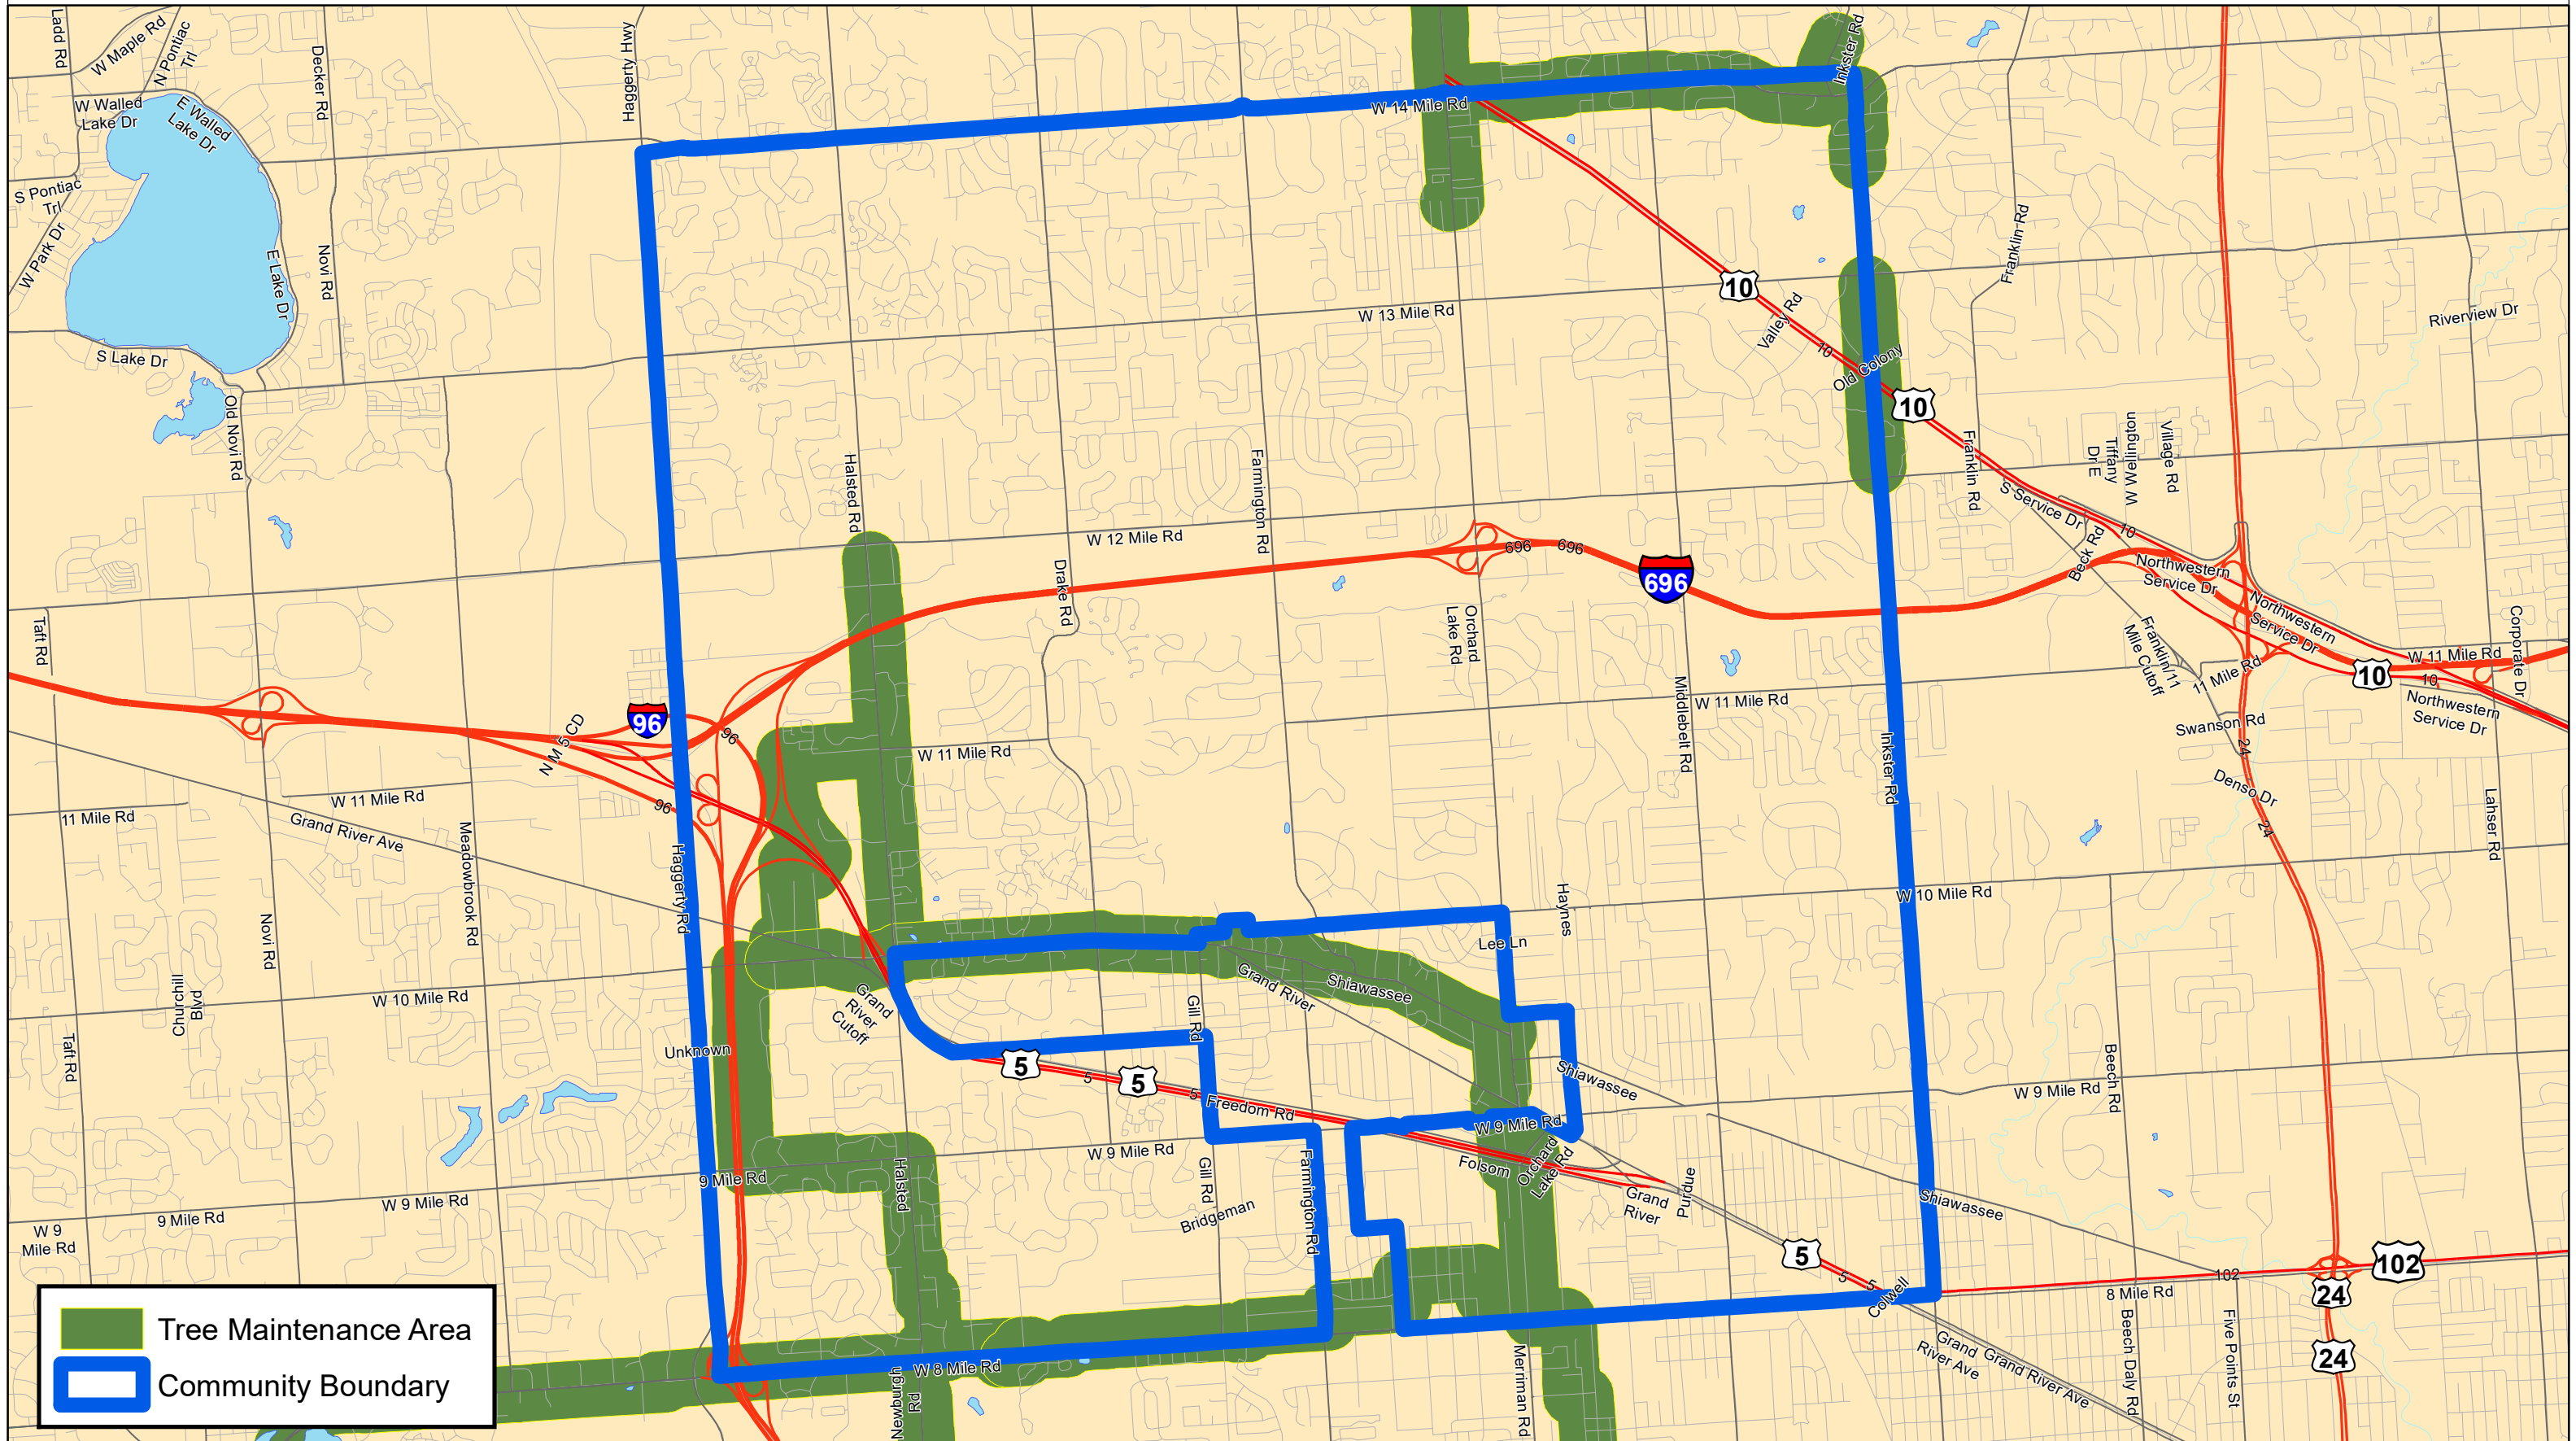

## 2020 Tree Trim Maintenance Program Farmington Hills

- Two-thirds of the time DTE Energy customers spend without power is due to trees.
- Tree trimming is an industry-wide solution to prevent outages. DTE Energy follows industry best practice and standards for tree trimming.
- DTE Energy works collaboratively with customers every step of the way to address their concerns before we begin work.

Please note: During 2020, DTE is planning to trim trees within the area shaded green. Additional tree work may be necessary based on circuit performance to improve reliability. Severe weather, or other circumstances may change the timing and extent of the work